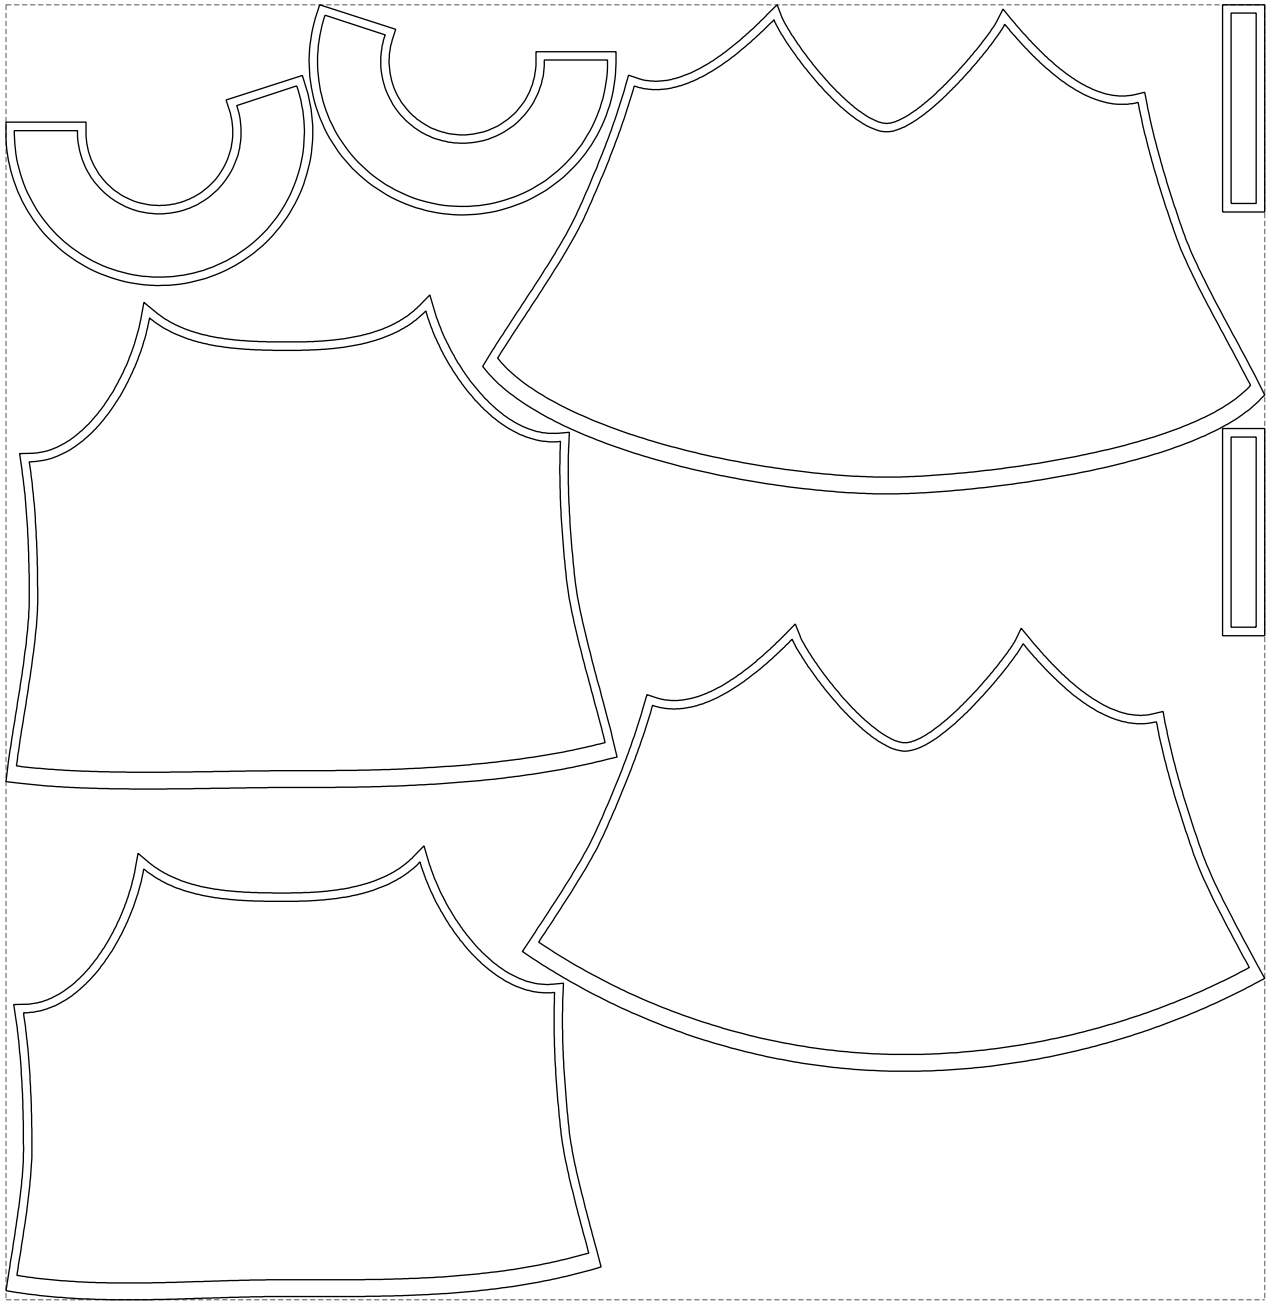

Not for print

Paper size: A4, size:1358.86 x1035.13 mm

# Example

size:1499.00 x1542.66 mm

Maneken =1 ver.0

rz\_1=170

rz\_16=116

rz\_17=100

rz\_18=98.8

rz\_19=124