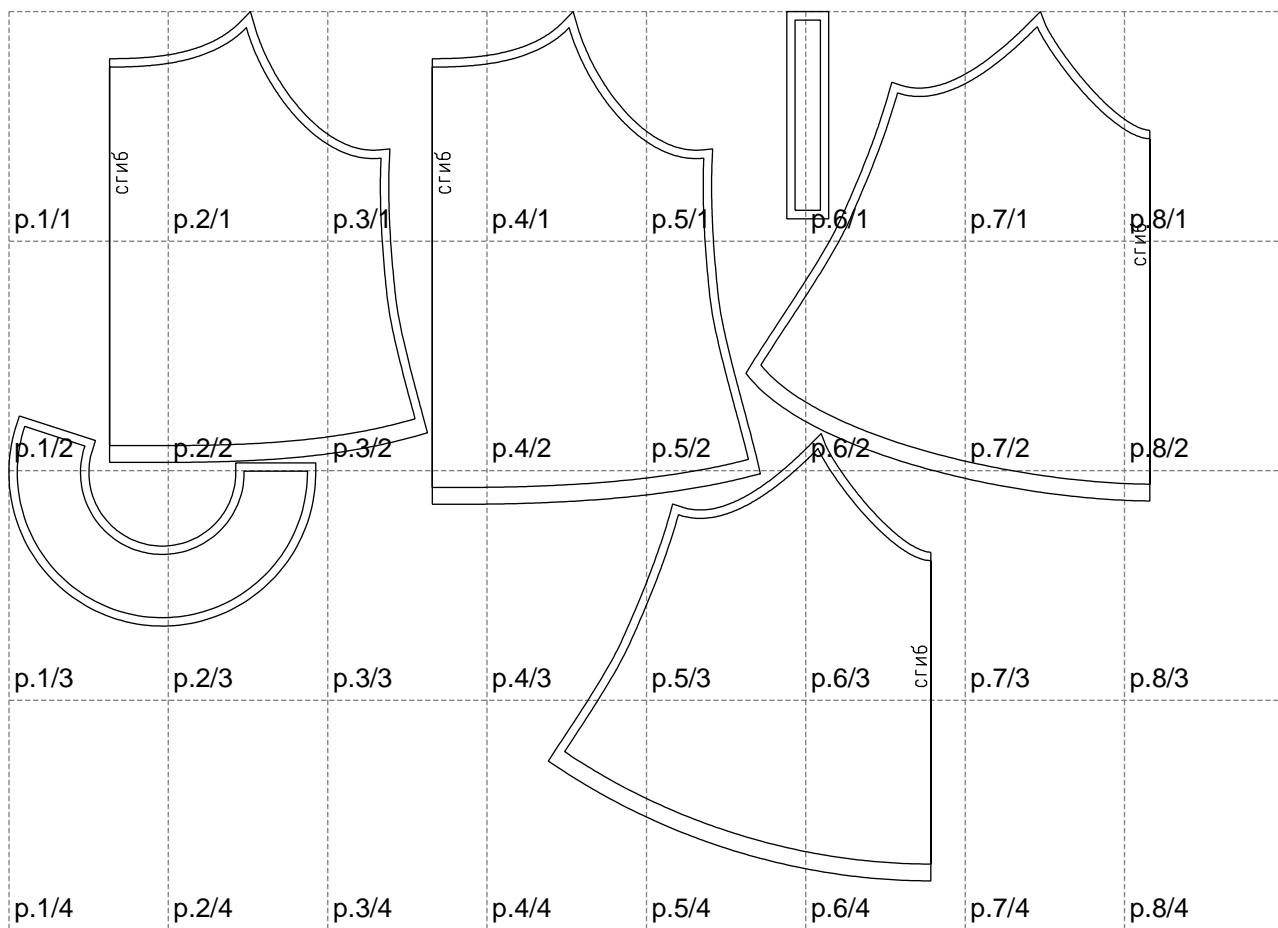

Not for print

Paper size: A4, size:1358.86 x1035.13 mm

# Example

size:1499.00 x1542.66 mm

Maneken =1 ver.0

rz\_1=170

rz\_16=116

rz\_17=100

rz\_18=98.8

rz\_19=124

rz\_20=121

---

. . . . .  
. . . . .  
. . . . .