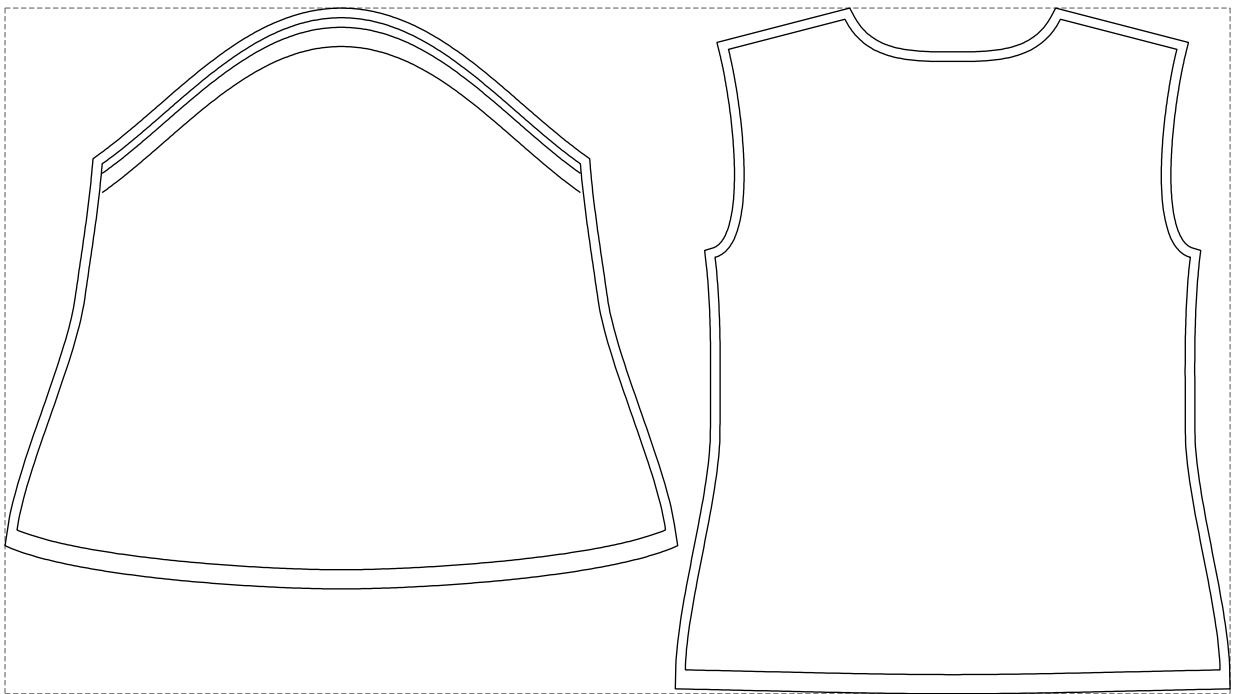

# Example

size:1276.80 x714.62 mm

Maneken =1 ver.0

rz\_1=170

rz\_16=92

rz\_17=78.8

rz\_18=71.8

rz\_19=100