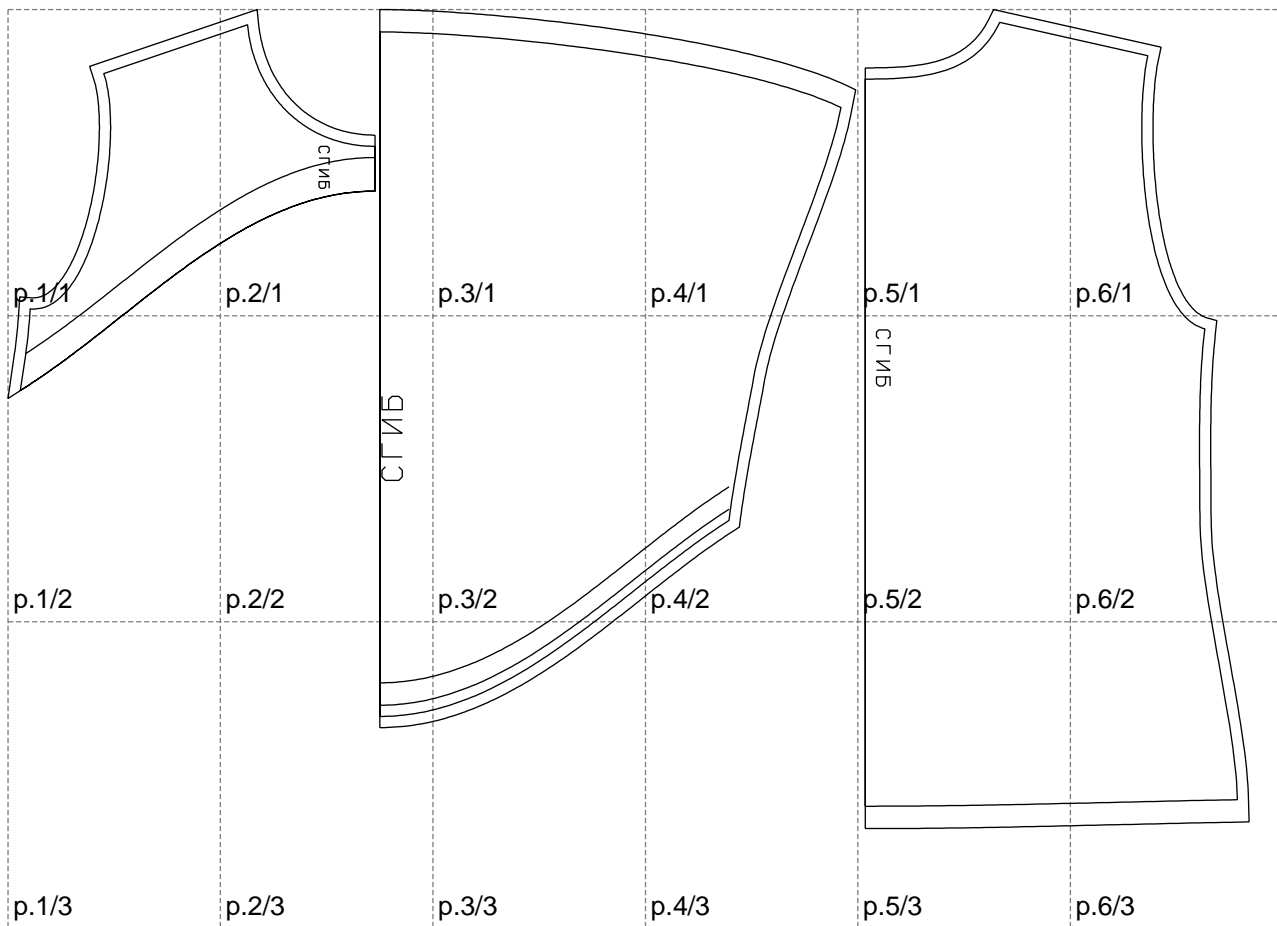

Not for print

Paper size: A4, size:1108.69 x731.49 mm

# Example

size:1499.00 x946.74 mm

Maneken =1 ver.0

rz\_1=170

rz\_16=116

rz\_17=100

rz\_18=98.8

rz\_19=124

rz\_20=121

---

. . . . .  
. . . . .  
. . . . .