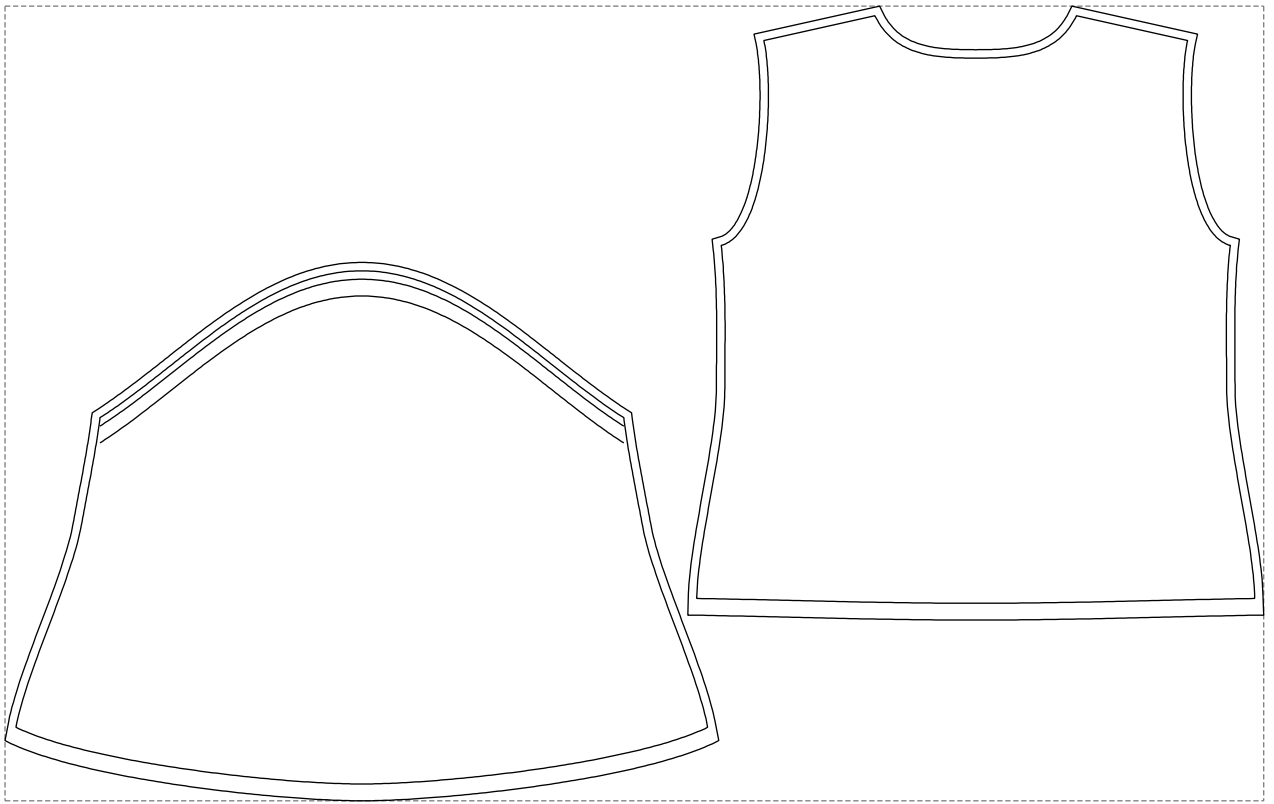

# Example

size:1499.00 x946.74 mm

Maneken =1 ver.0

rz\_1=170

rz\_16=116

rz\_17=100

rz\_18=98.8

rz\_19=124