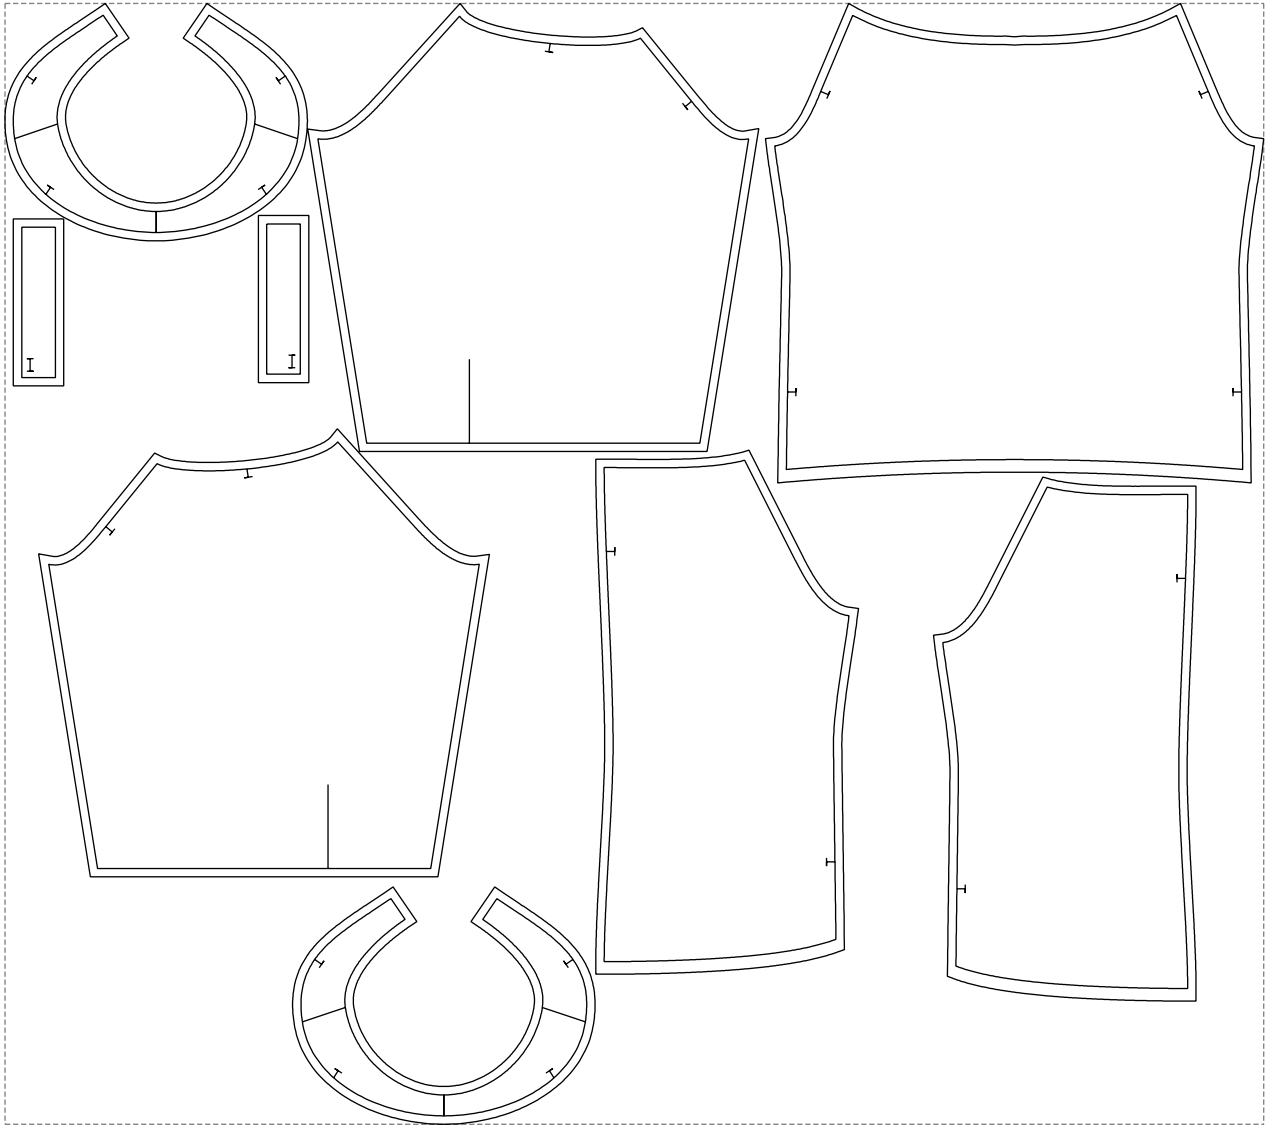

Not for print

Paper size: A4, size:1227.85 x826.96 mm

# Example

size:1499.00 x1335.14 mm

Maneken =1 ver.0

rz\_1=170

rz\_16=92

rz\_17=78.8

rz\_18=71.8

rz\_19=100