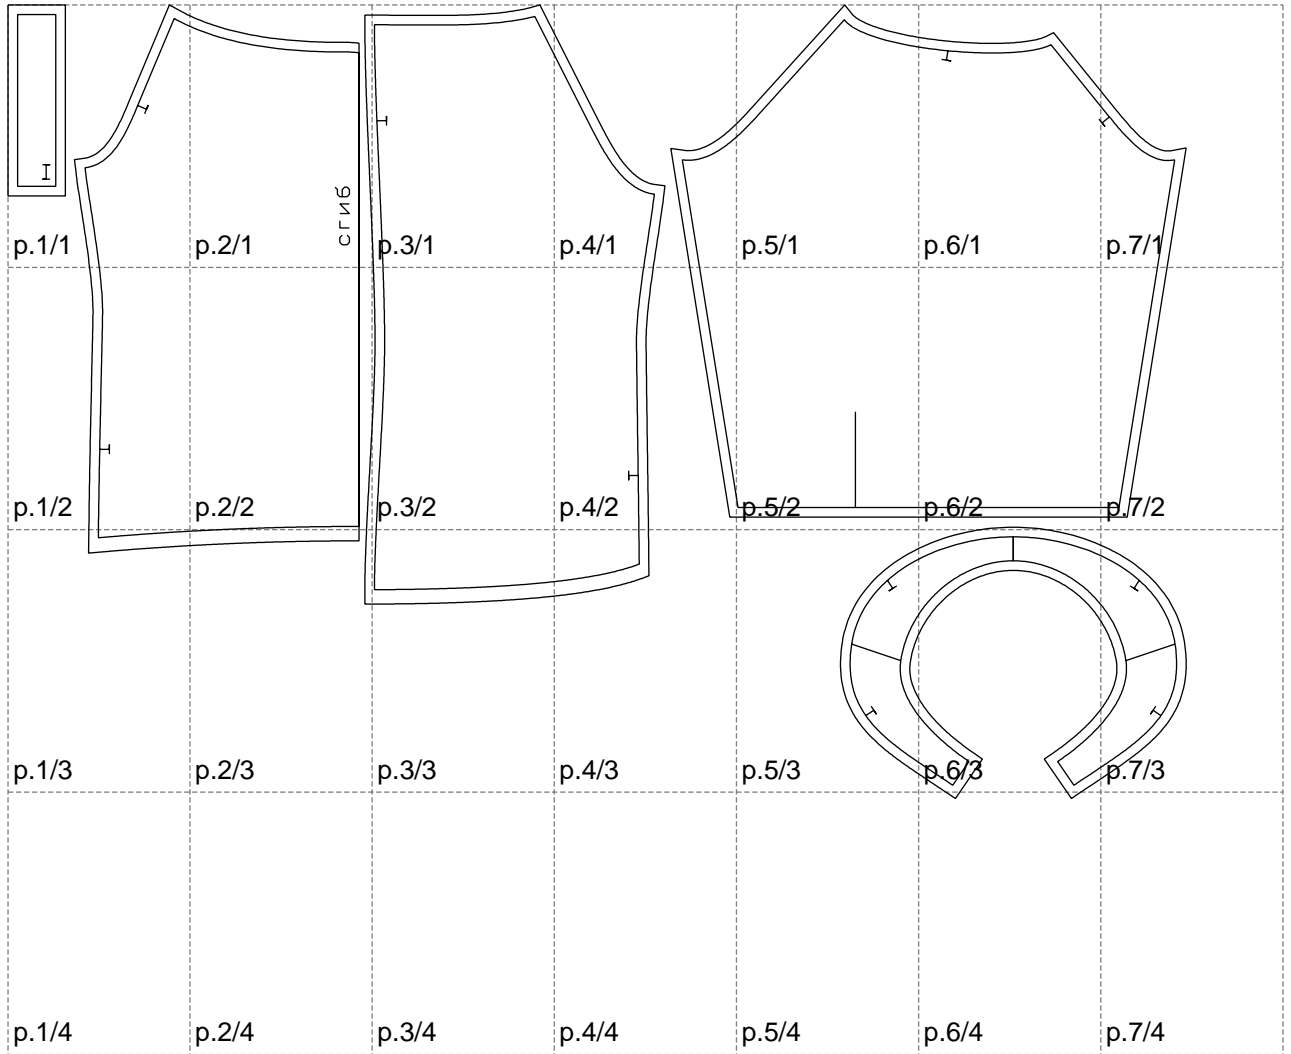

Not for print

Paper size: A4, size:1227.85 x826.96 mm

# Example

size:1499.00 x1335.14 mm

Maneken =1 ver.0

rz\_1=170

rz\_16=92

rz\_17=78.8

rz\_18=71.8

rz\_19=100

rz\_20=98.1

---

. . . . .  
. . . . .  
. . . . .