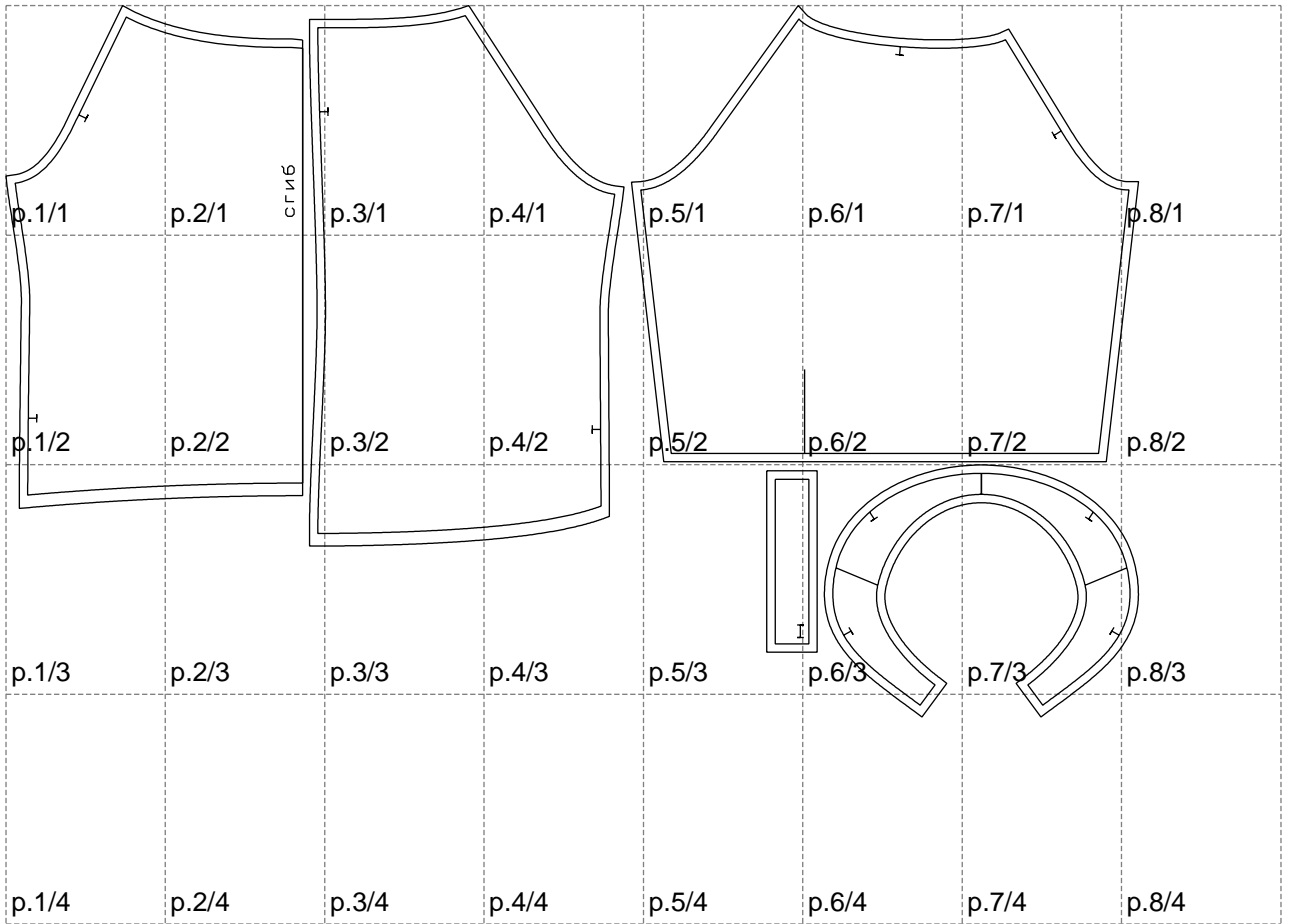

Not for print

Paper size: A4, size:1348.72 x847.08 mm

# Example

size:1499.00 x1580.01 mm

Maneken =1 ver.0

rz\_1=170

rz\_16=116

rz\_17=100

rz\_18=98.8

rz\_19=124

rz\_20=121

---

. . . . .  
. . . . .  
. . . . .