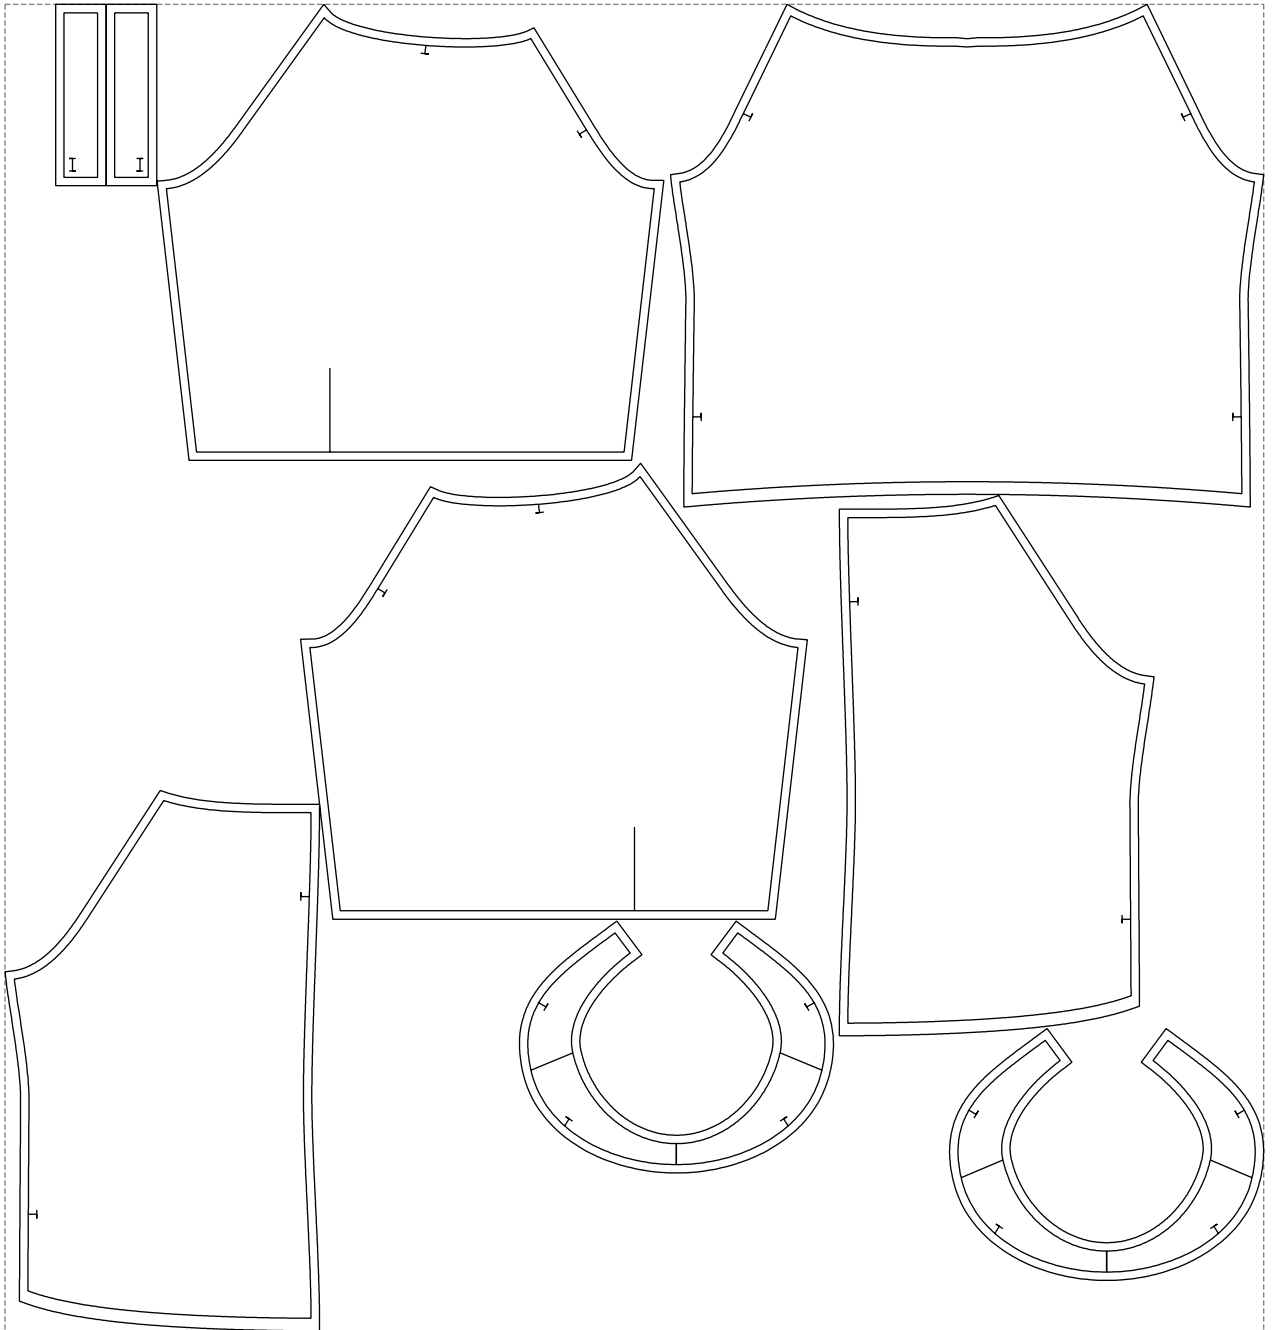

Not for print

Paper size: A4, size:1348.72 x847.08 mm

# Example

size:1499.00 x1580.01 mm

Maneken =1 ver.0

rz\_1=170

rz\_16=116

rz\_17=100

rz\_18=98.8

rz\_19=124

rz\_20=121

---

. . . . .  
. . . . .  
. . . . .