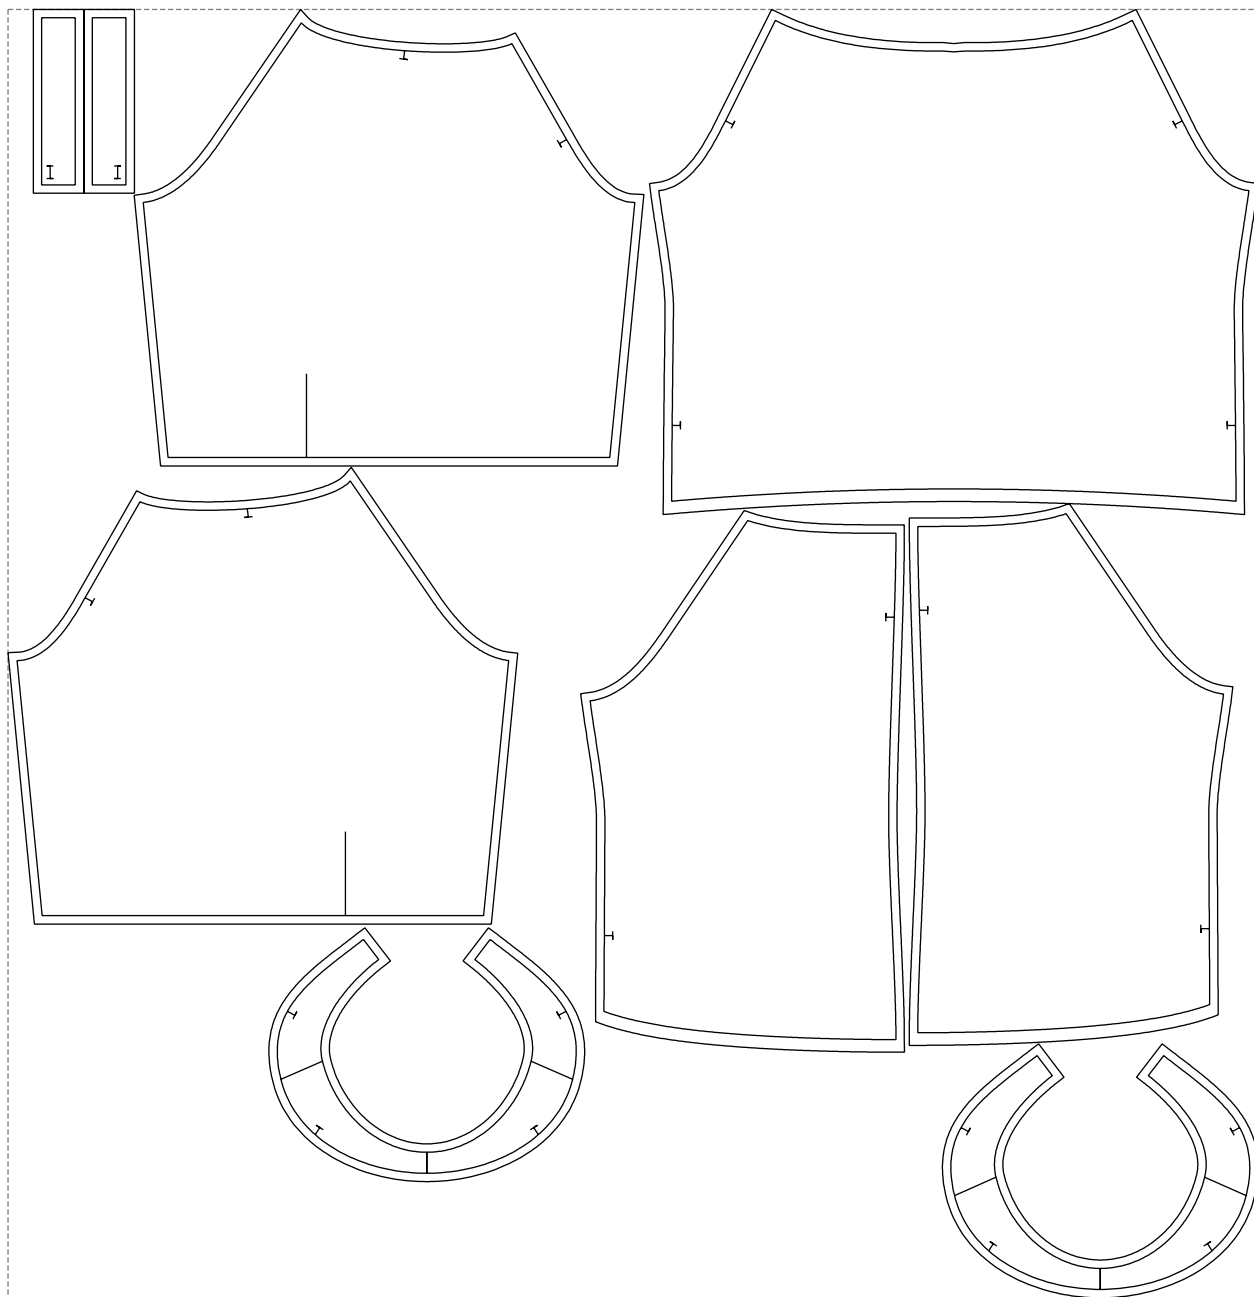

Not for print

Paper size: A4, size:1368.81 x847.45 mm

# Example

size:1488.98 x1534.75 mm

Maneken =1 ver.0

rz\_1=170

rz\_16=120

rz\_17=104

rz\_18=103.6

rz\_19=128

rz\_20=125.1

---

. . . . .  
. . . . .  
. . . . .