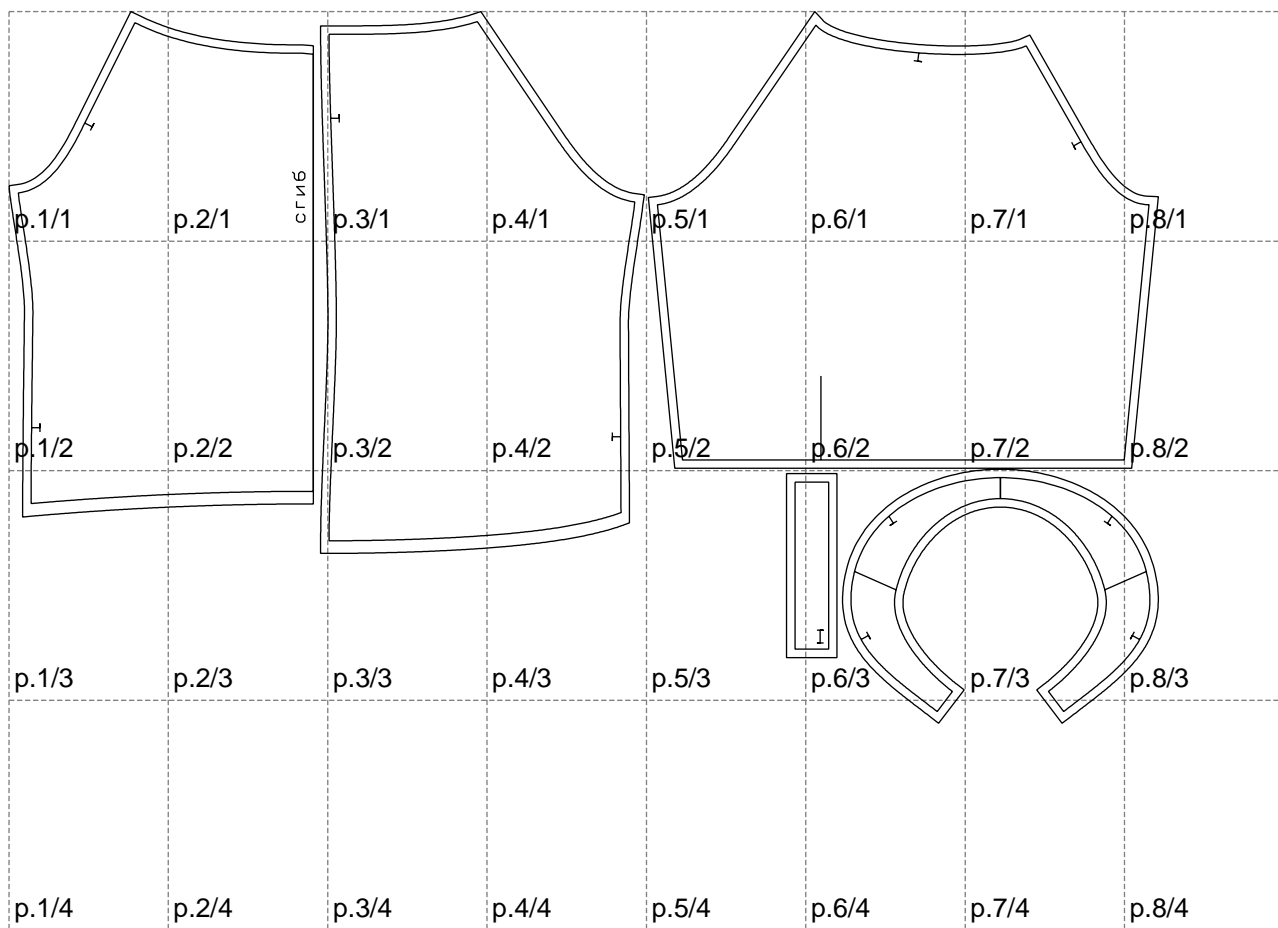

Not for print

Paper size: A4, size:1368.81 x847.45 mm

# Example

size:1488.98 x1534.75 mm

Maneken =1 ver.0

rz\_1=170

rz\_16=120

rz\_17=104

rz\_18=103.6

rz\_19=128

rz\_20=125.1

---

. . . . .  
. . . . .  
. . . . .