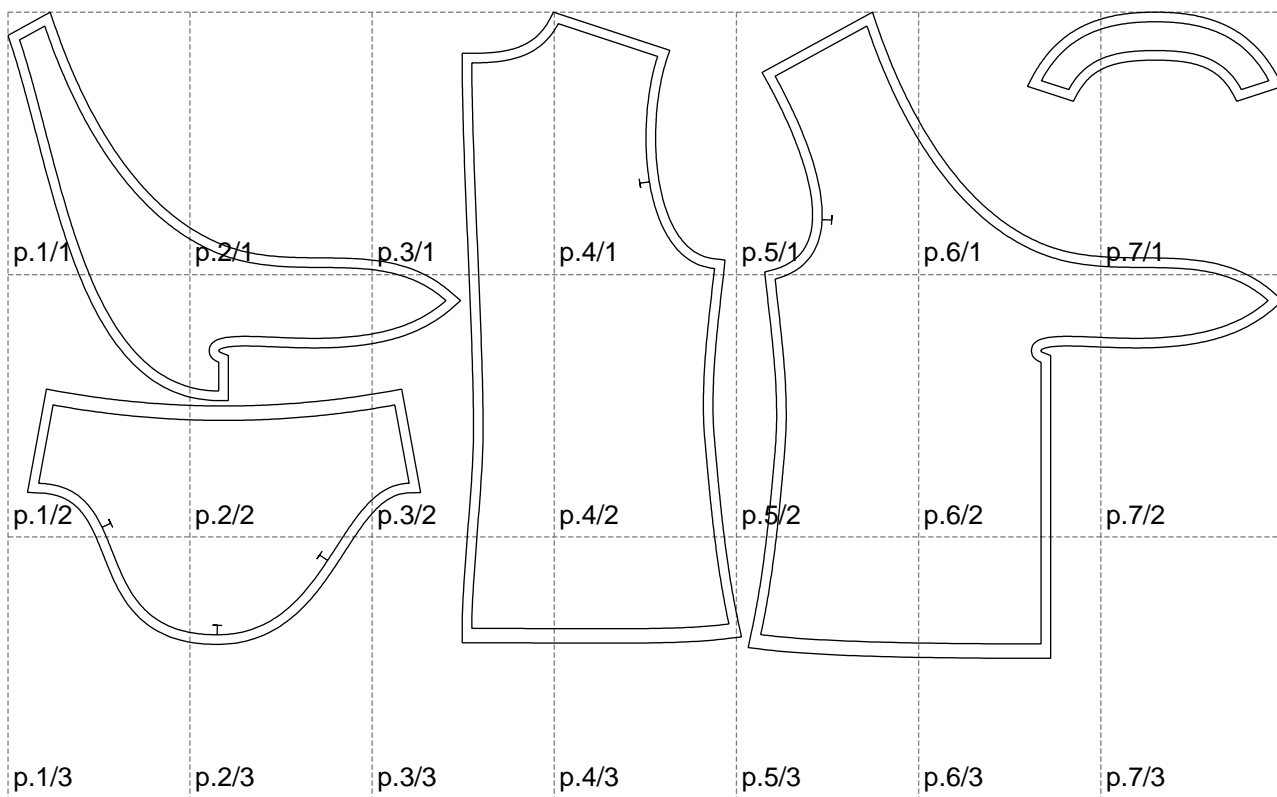

Not for print

Paper size: A4, size:1328.44 x673.22 mm

# Example

size:1398.34 x1420.37 mm

Maneken =1 ver.0

rz\_1=170

rz\_16=108

rz\_17=92.5

rz\_18=89.2

rz\_19=116

rz\_20=113

---

. . . . .  
. . . . .  
. . . . .