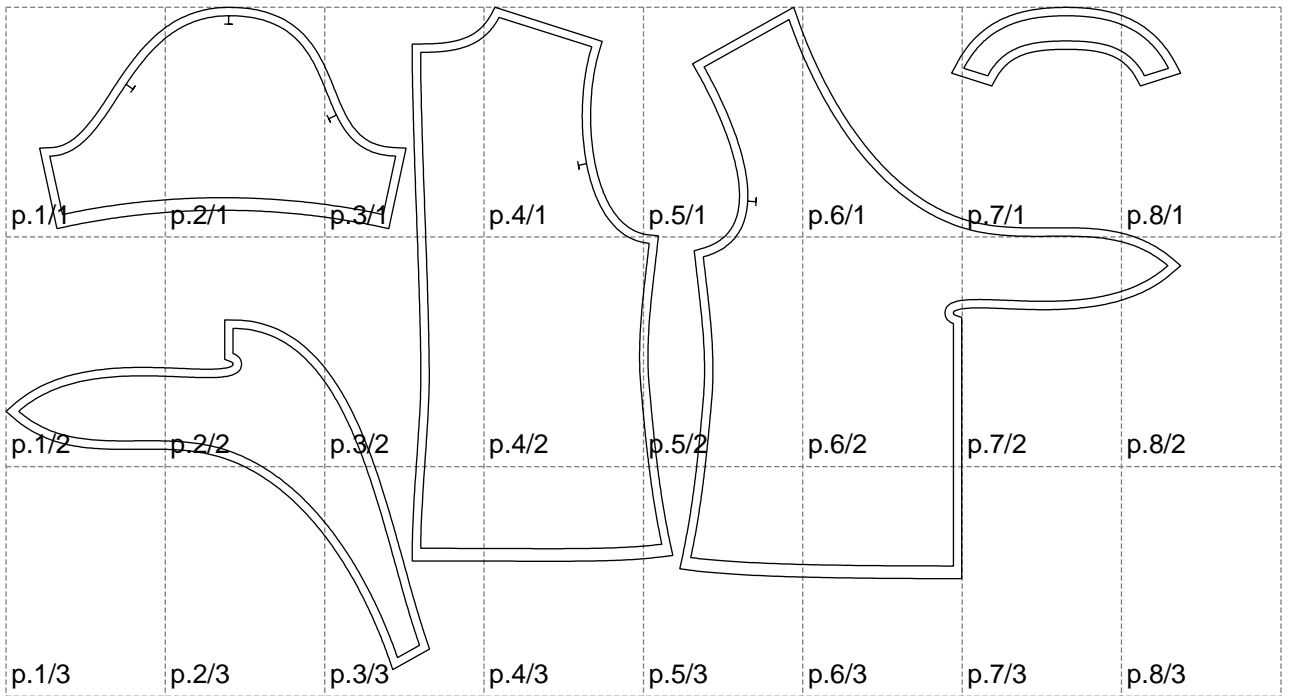

Not for print

Paper size: A4, size:1399.00 x788.73 mm

# Example

size:1499.00 x1422.38 mm

Maneken =1 ver.0

rz\_1=170

rz\_16=116

rz\_17=100

rz\_18=98.8

rz\_19=124

rz\_20=121

---

. . . . .  
. . . . .  
. . . . .