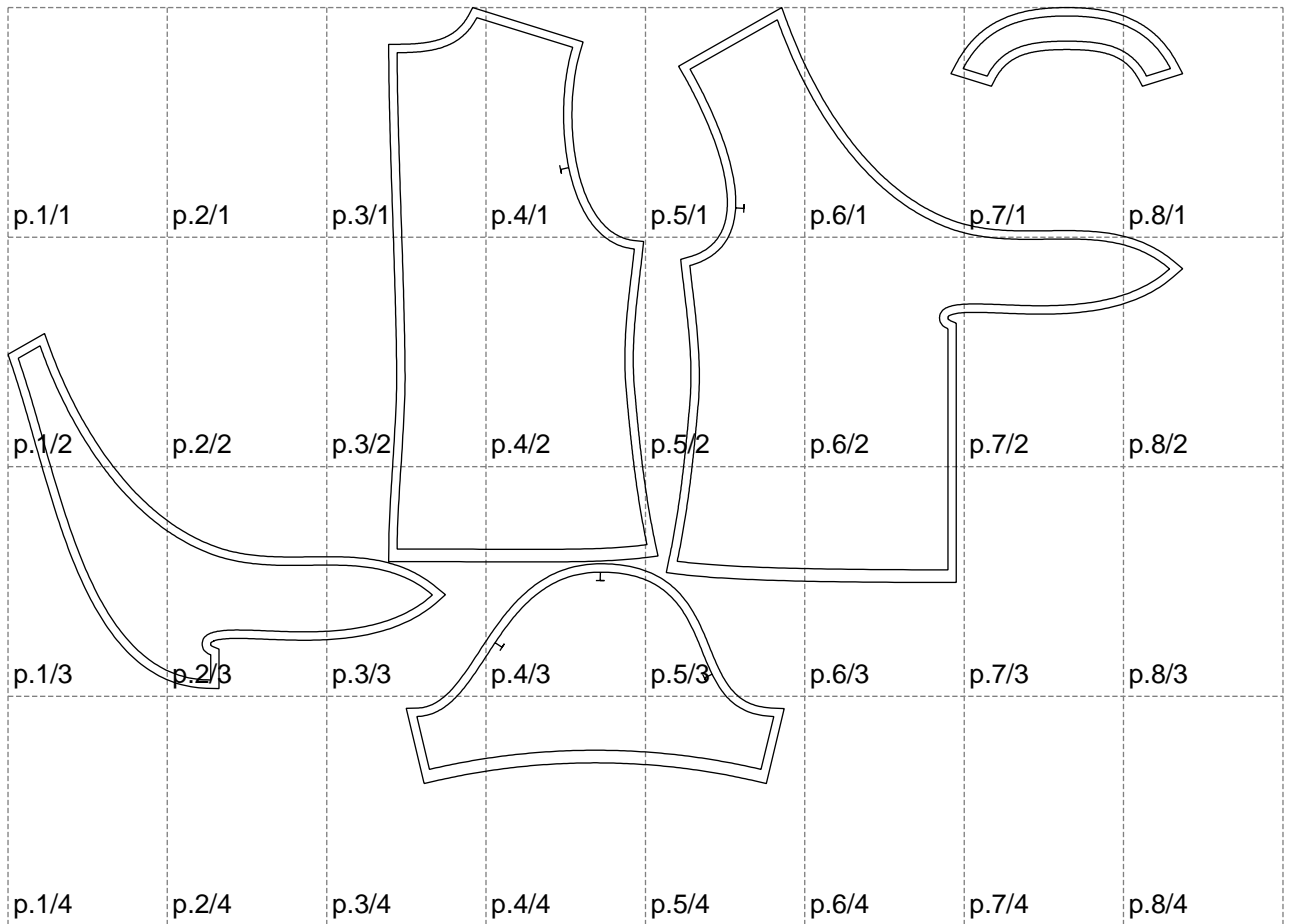

Not for print

Paper size: A4, size:1399.00 x924.12 mm

# Example

size:1499.00 x1312.39 mm

Maneken =1 ver.0

rz\_1=170

rz\_16=120

rz\_17=104

rz\_18=103.6

rz\_19=128

rz\_20=125.1

---

. . . . .  
. . . . .  
. . . . .