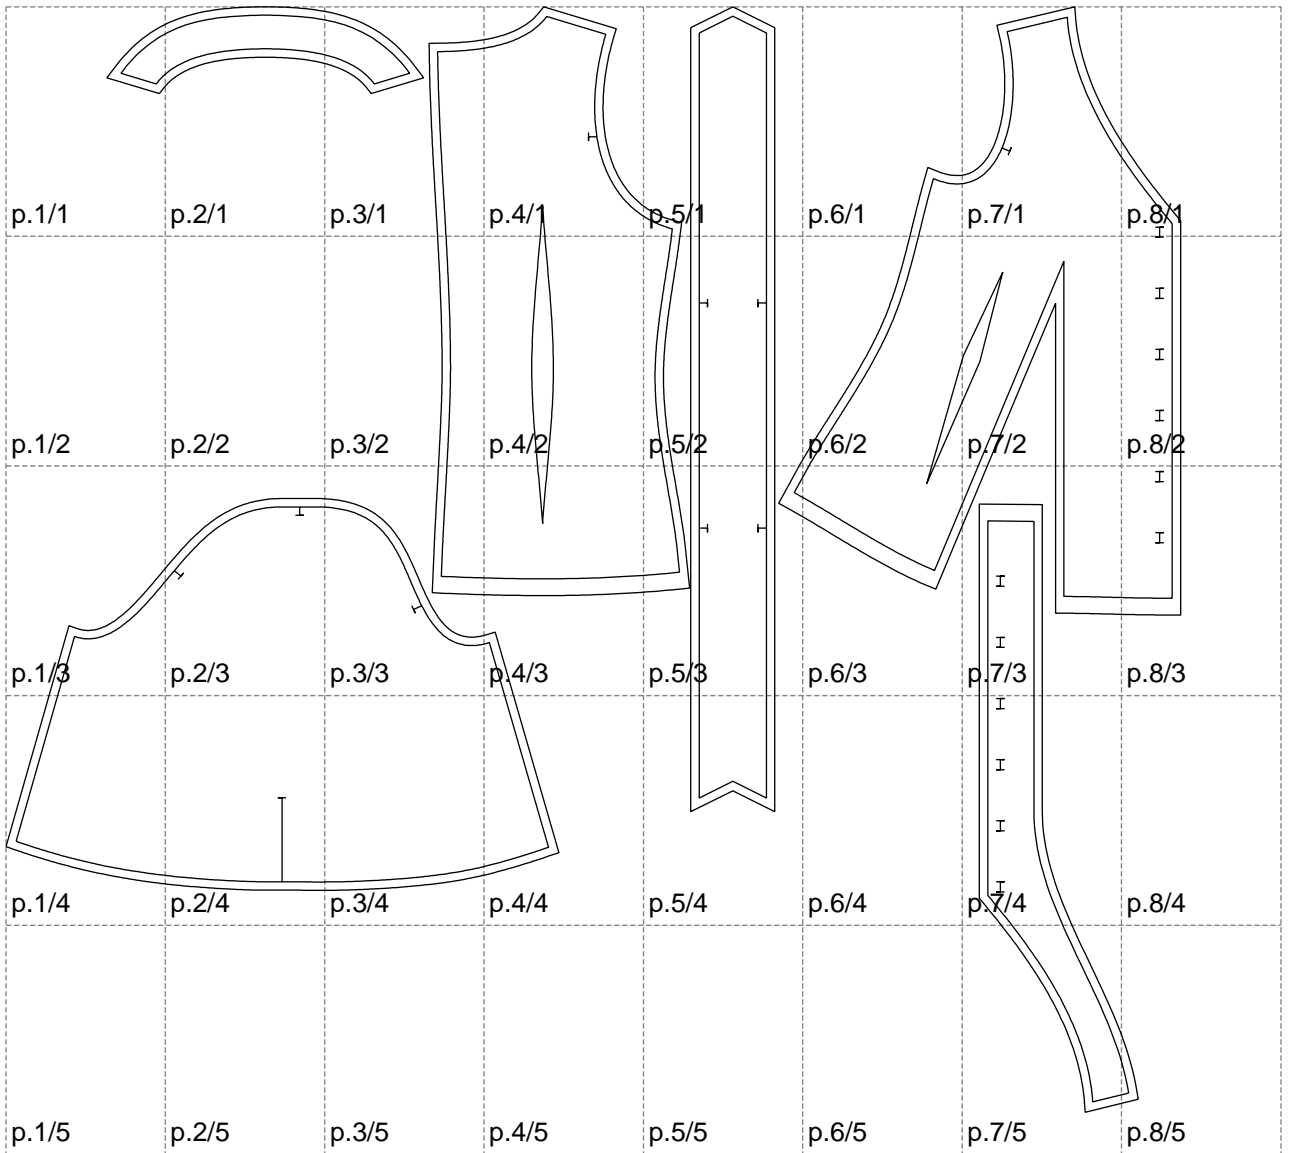

Not for print

Paper size: A4, size:1399.00 x1316.49 mm

# Example

size:1499.00 x1815.32 mm

Maneken =1 ver.0

rz\_1=170

rz\_16=104

rz\_17=88.9

rz\_18=84.4

rz\_19=112

rz\_20=109.3

---

. . . . .  
. . . . .  
. . . . .