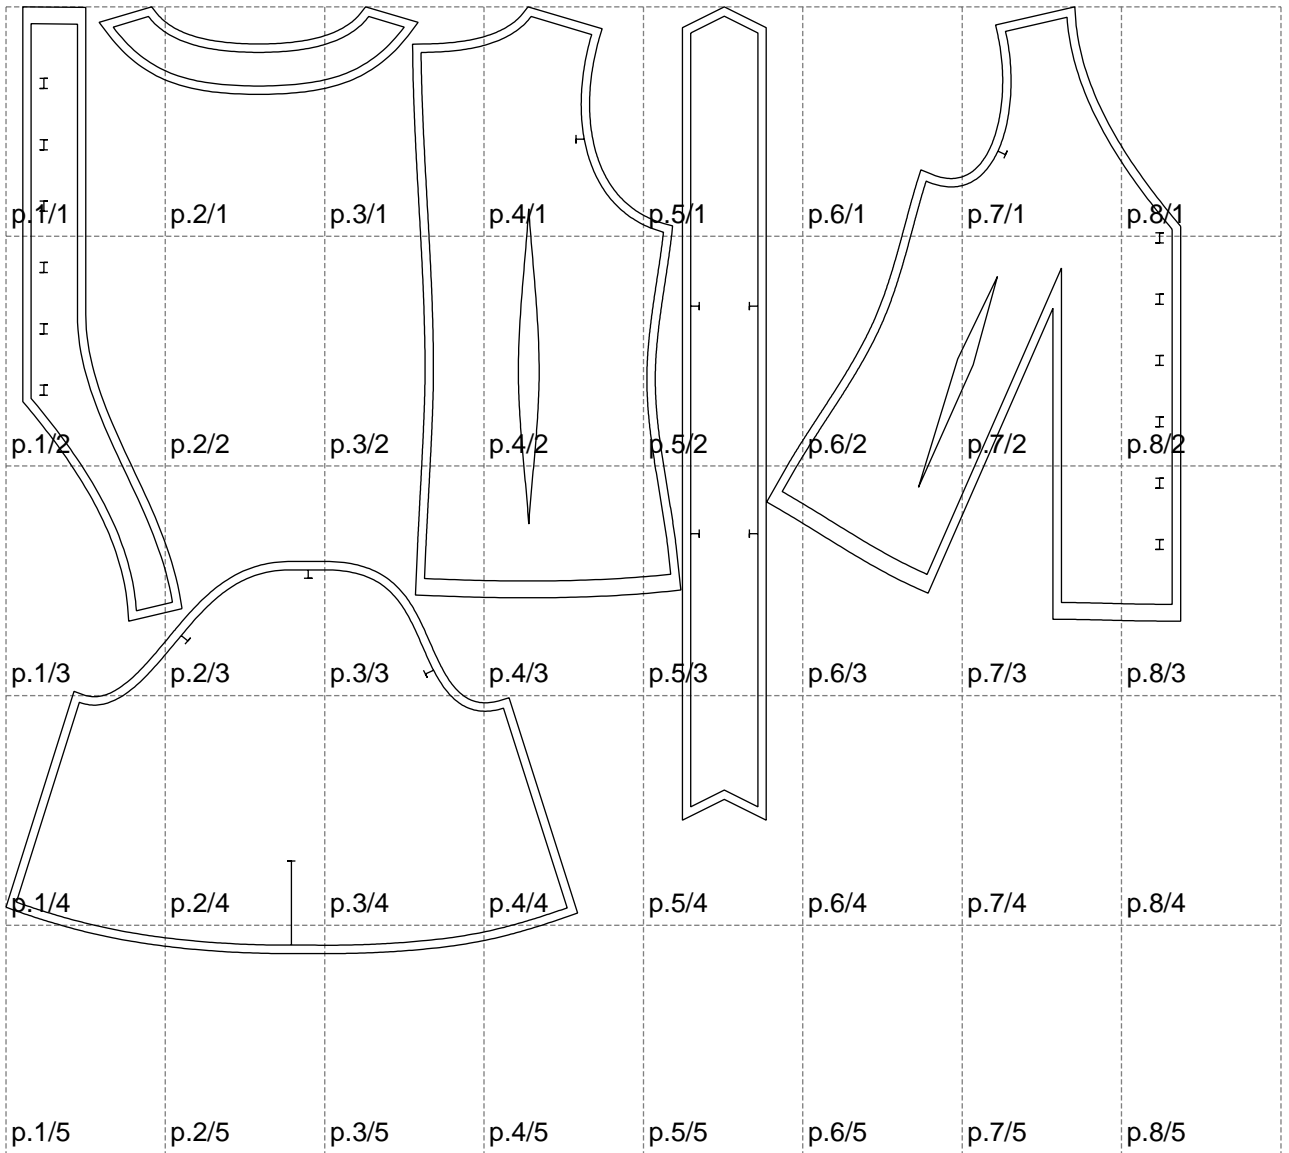

Not for print

Paper size: A4, size:1399.00 x1127.51 mm

# Example

size:1499.00 x1800.94 mm

Maneken =1 ver.0

rz\_1=170

rz\_16=108

rz\_17=92.5

rz\_18=89.2

rz\_19=116

rz\_20=113

---

. . . . .  
. . . . .  
. . . . .