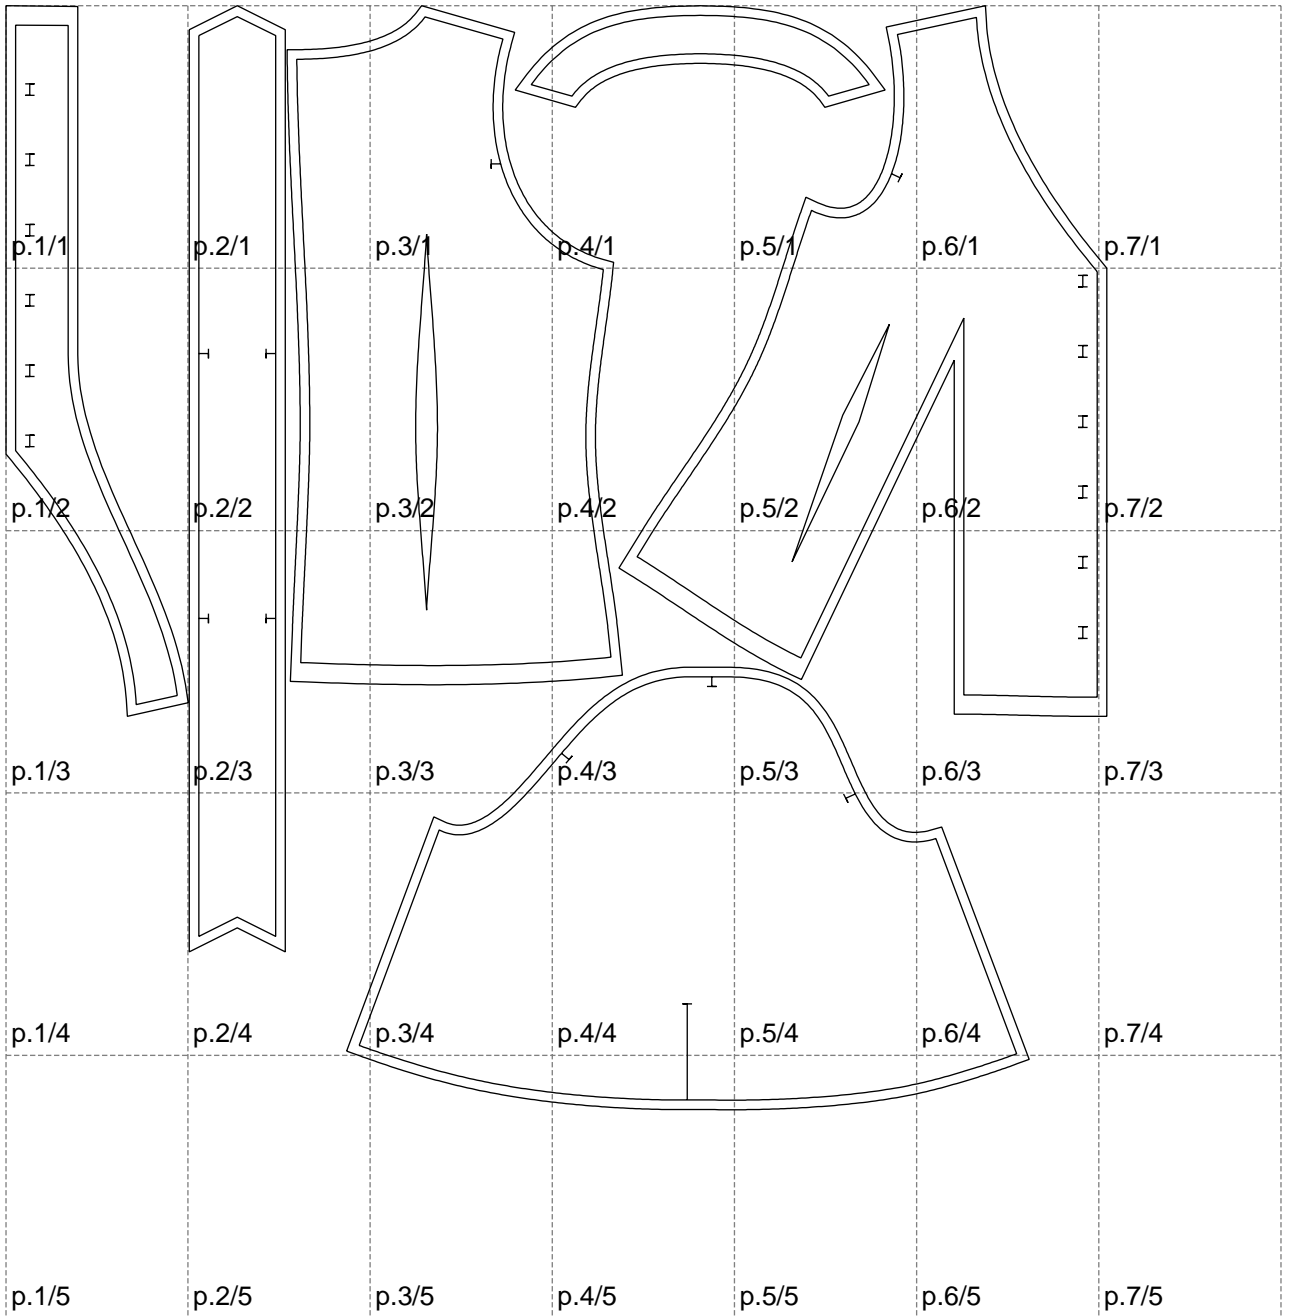

Not for print

Paper size: A4, size:1147.13 x1150.33 mm

# Example

size:1499.00 x2102.60 mm

Maneken =1 ver.0

rz\_1=170

rz\_16=116

rz\_17=100

rz\_18=98.8

rz\_19=124

rz\_20=121

---

. . . . .  
. . . . .  
. . . . .