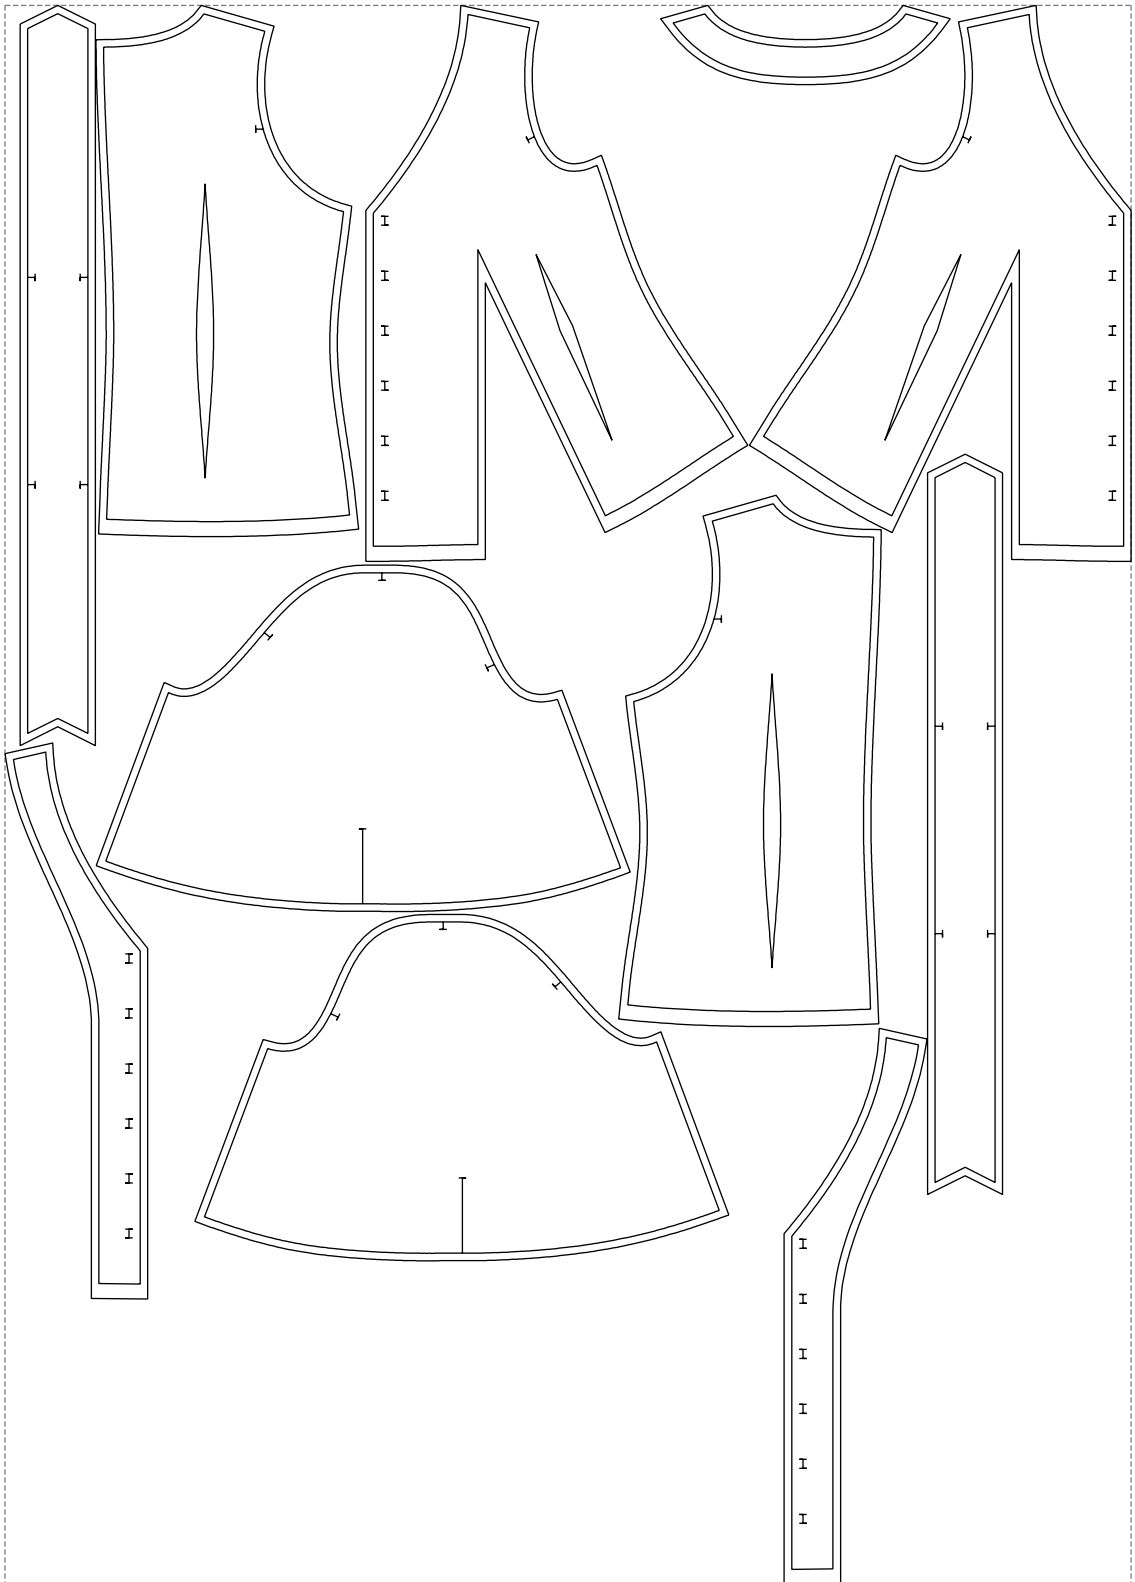

Not for print

Paper size: A4, size:1147.13 x1150.33 mm

# Example

size:1499.00 x2102.60 mm

Maneken =1 ver.0

rz\_1=170

rz\_16=116

rz\_17=100

rz\_18=98.8

rz\_19=124

rz\_20=121

---

. . . . .  
. . . . .  
. . . . .