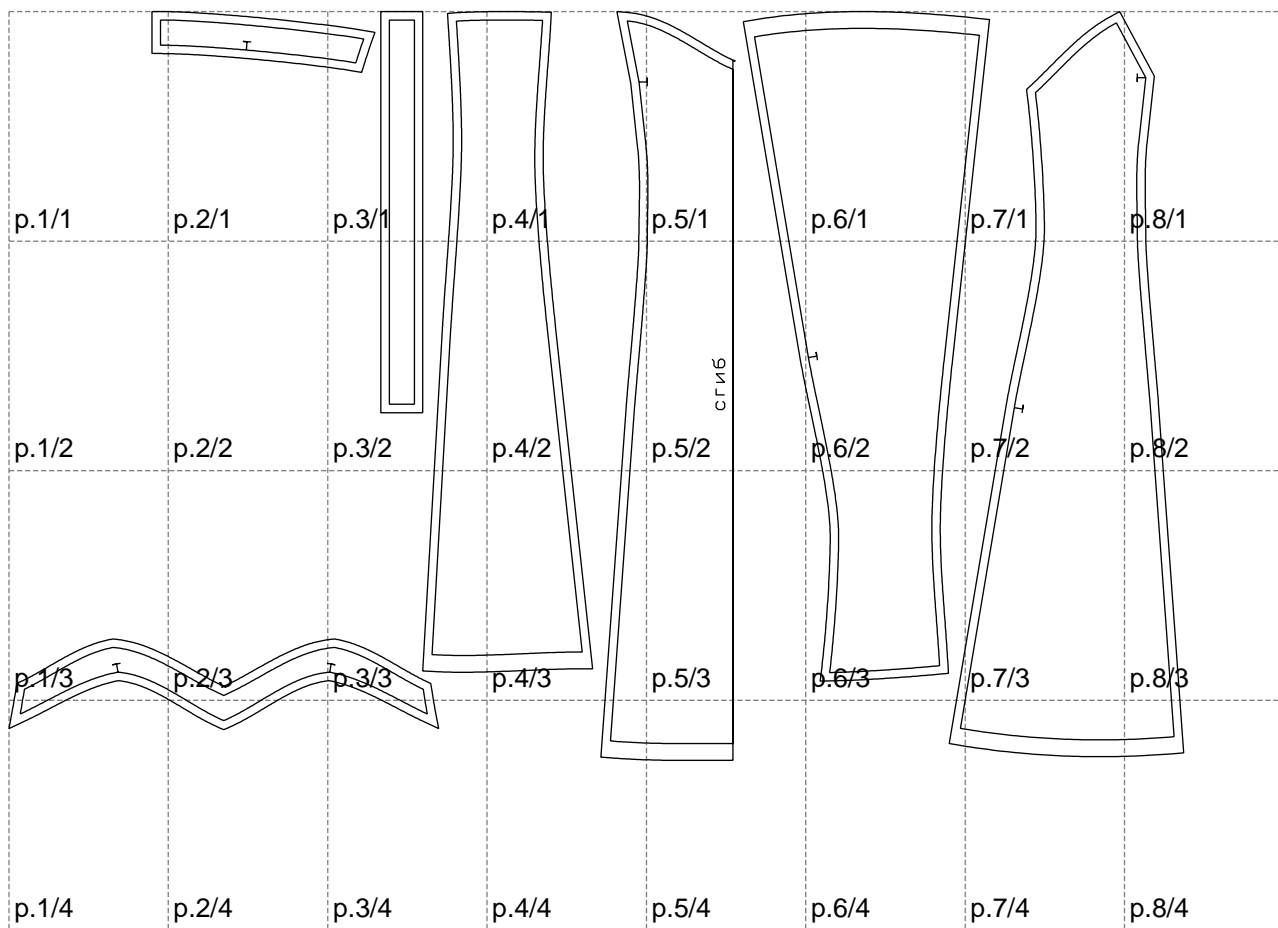

Not for print

Paper size: A4, size:1399.00 x891.73 mm

# Example

size:1478.90 x1591.81 mm

Maneken =1 ver.0

rz\_1=170

rz\_16=100

rz\_17=85.4

rz\_18=80.2

rz\_19=108

rz\_20=105.4

---

. . . . .  
. . . . .  
. . . . .