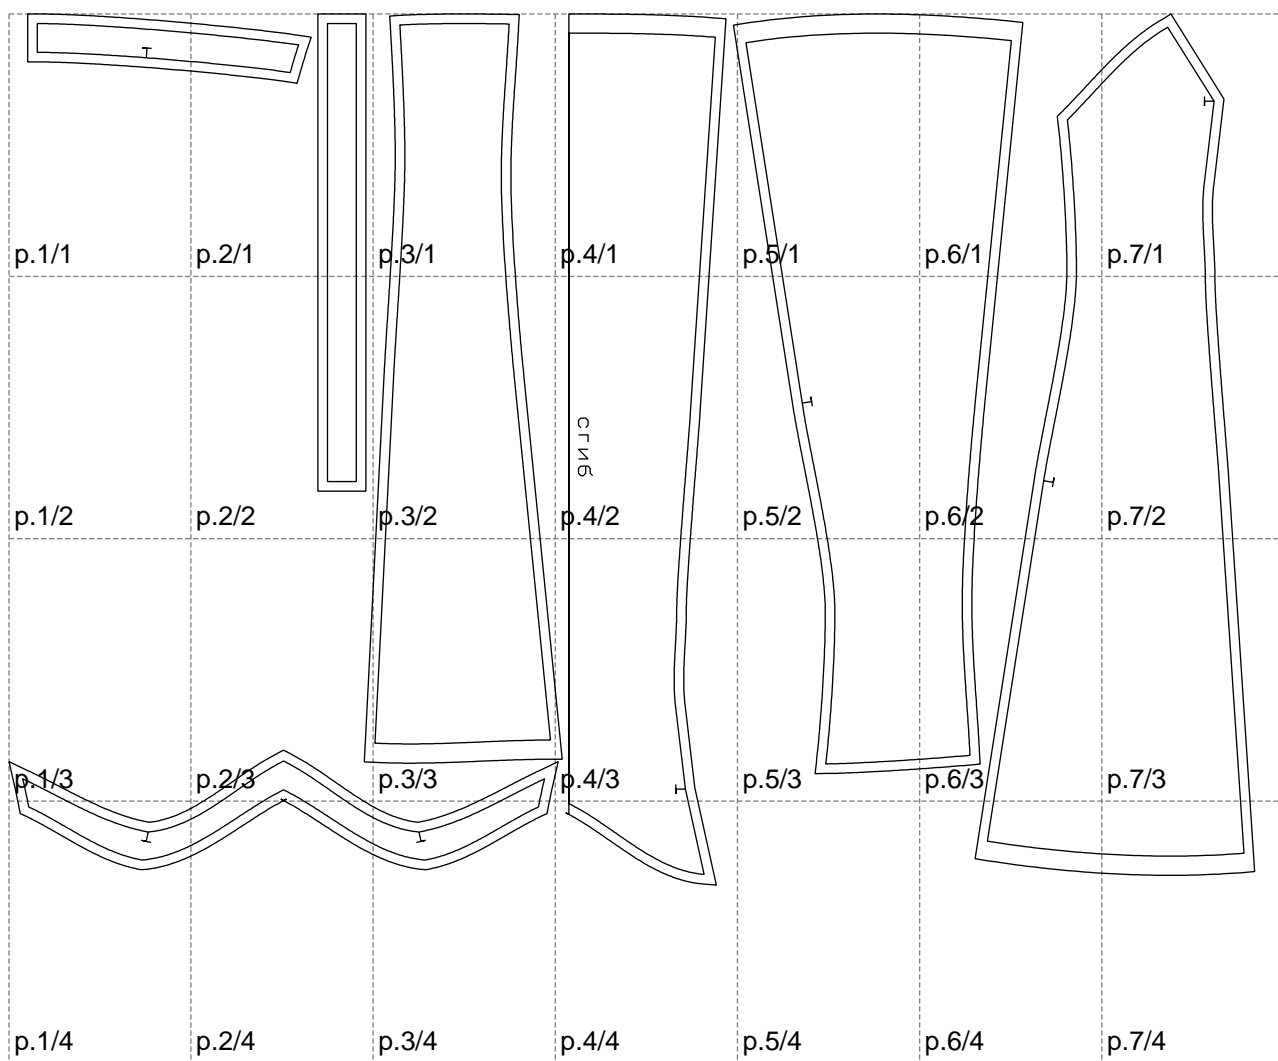

Not for print

Paper size: A4, size:1298.21 x907.82 mm

# Example

size:1499.00 x1757.95 mm

Maneken =1 ver.0

rz\_1=170

rz\_16=112

rz\_17=96.2

rz\_18=94

rz\_19=120

rz\_20=117

---

. . . . .  
. . . . .  
. . . . .