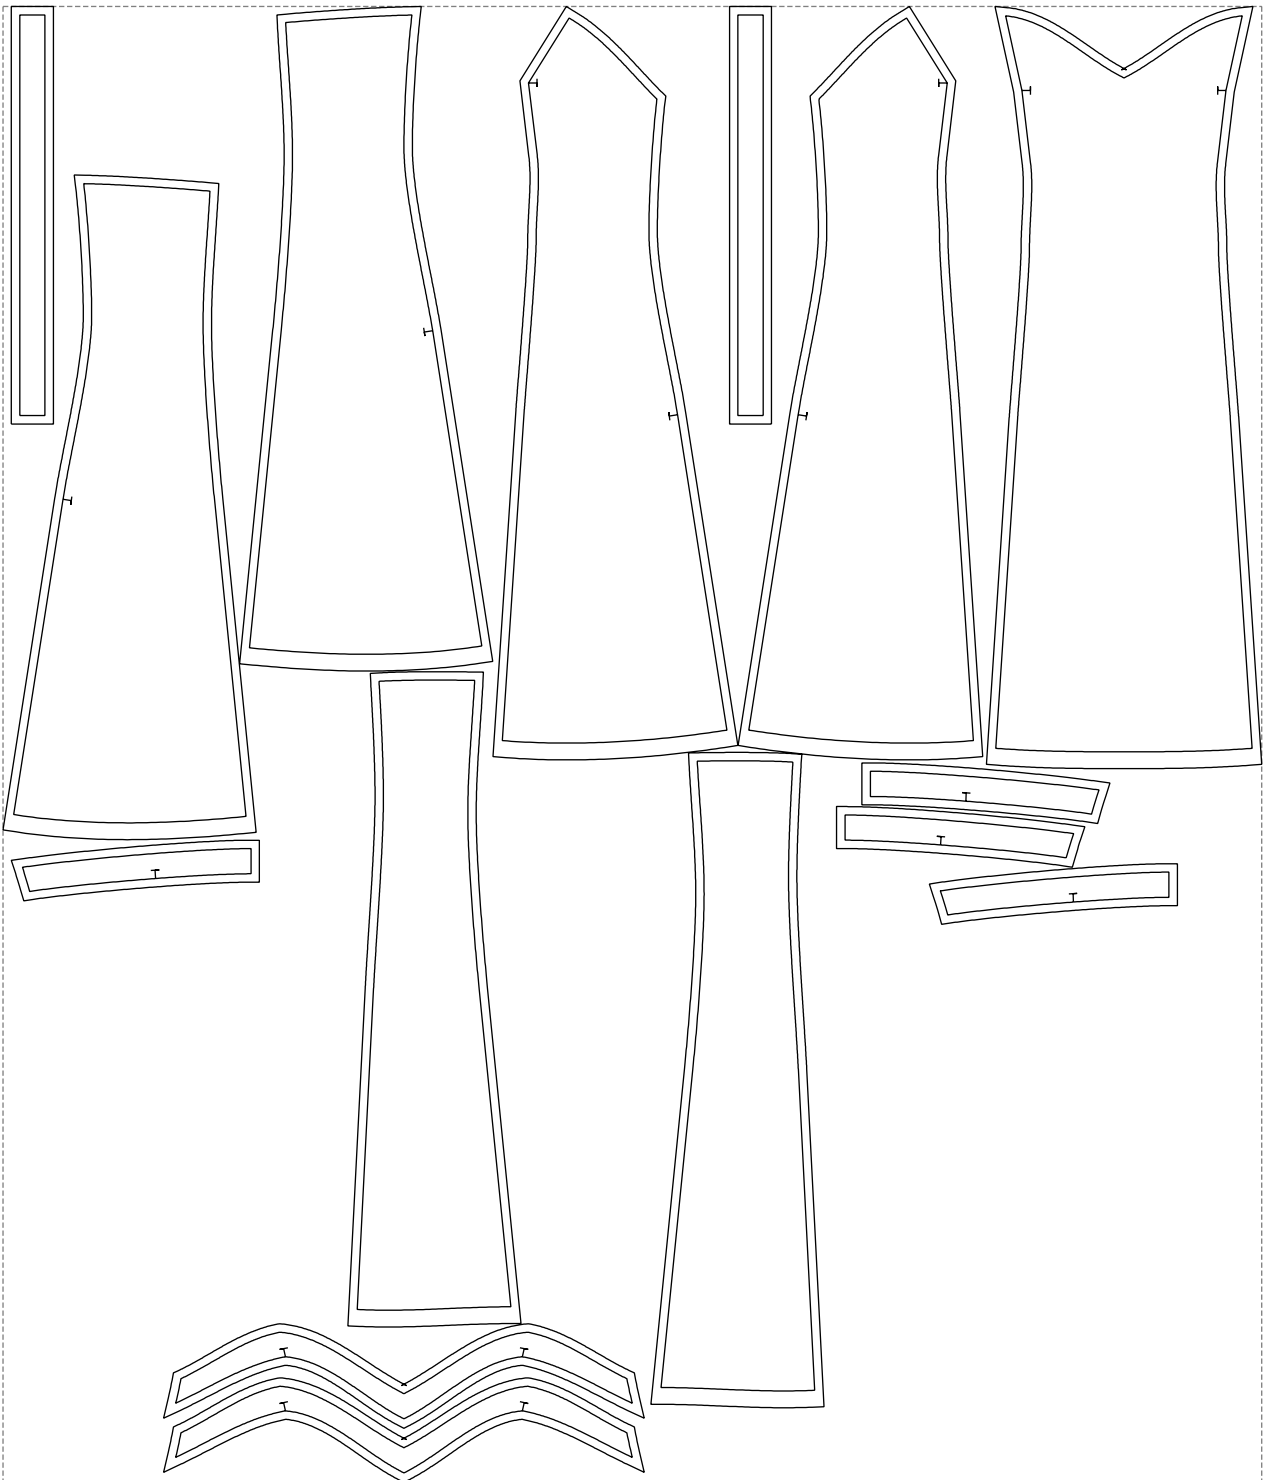

Not for print

Paper size: A4, size:1298.21 x907.82 mm

# Example

size:1499.00 x1757.95 mm

Maneken =1 ver.0

rz\_1=170

rz\_16=112

rz\_17=96.2

rz\_18=94

rz\_19=120