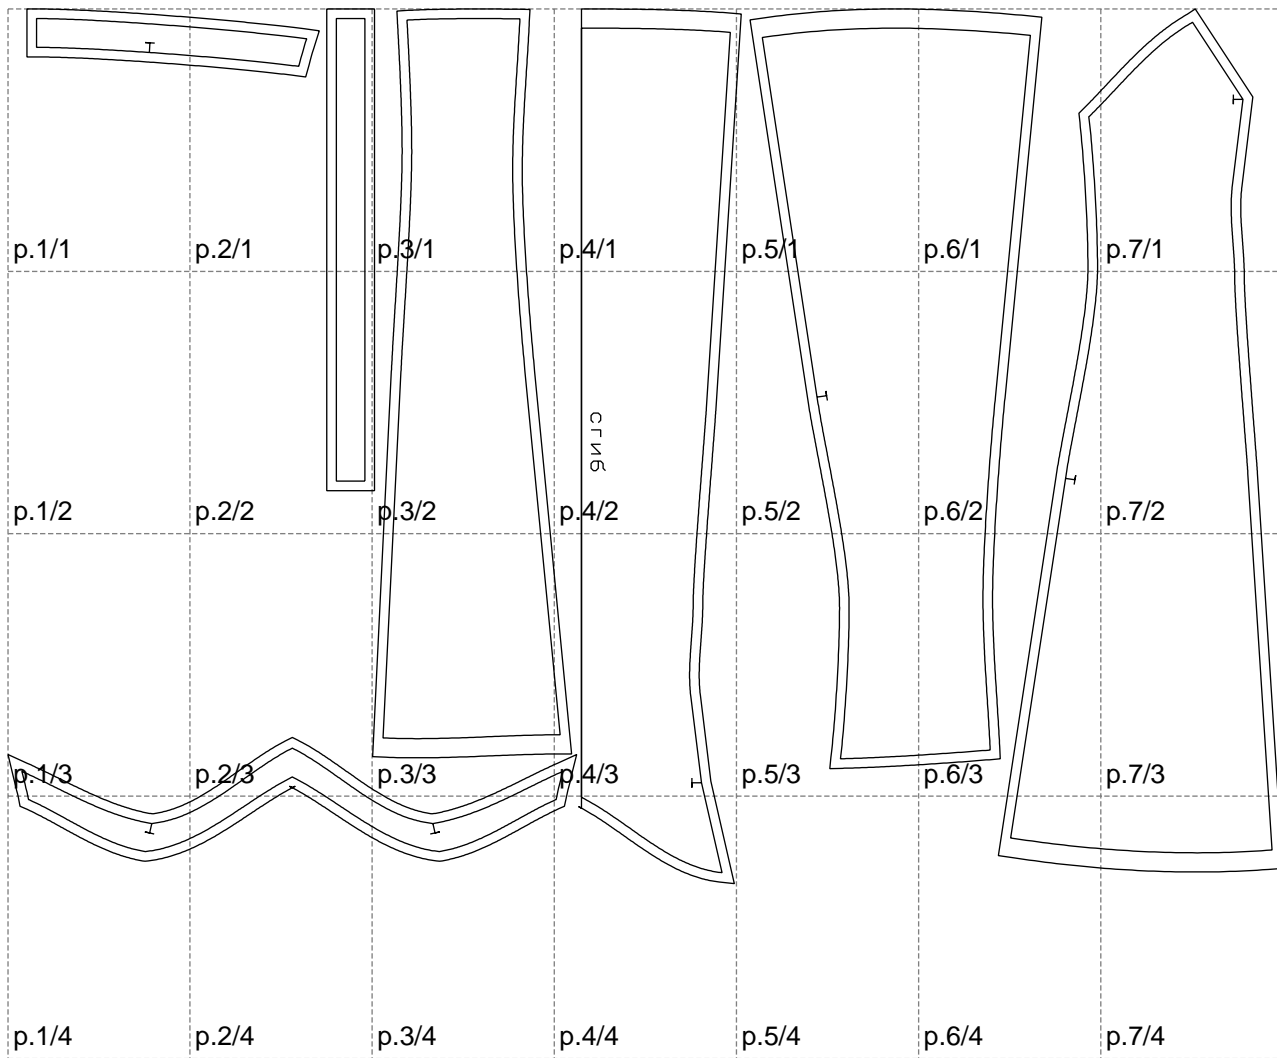

Not for print

Paper size: A4, size:1328.45 x911.48 mm

# Example

size:1488.96 x1763.25 mm

Maneken =1 ver.0

rz\_1=170

rz\_16=116

rz\_17=100

rz\_18=98.8

rz\_19=124

rz\_20=121

---

. . . . .  
. . . . .  
. . . . .