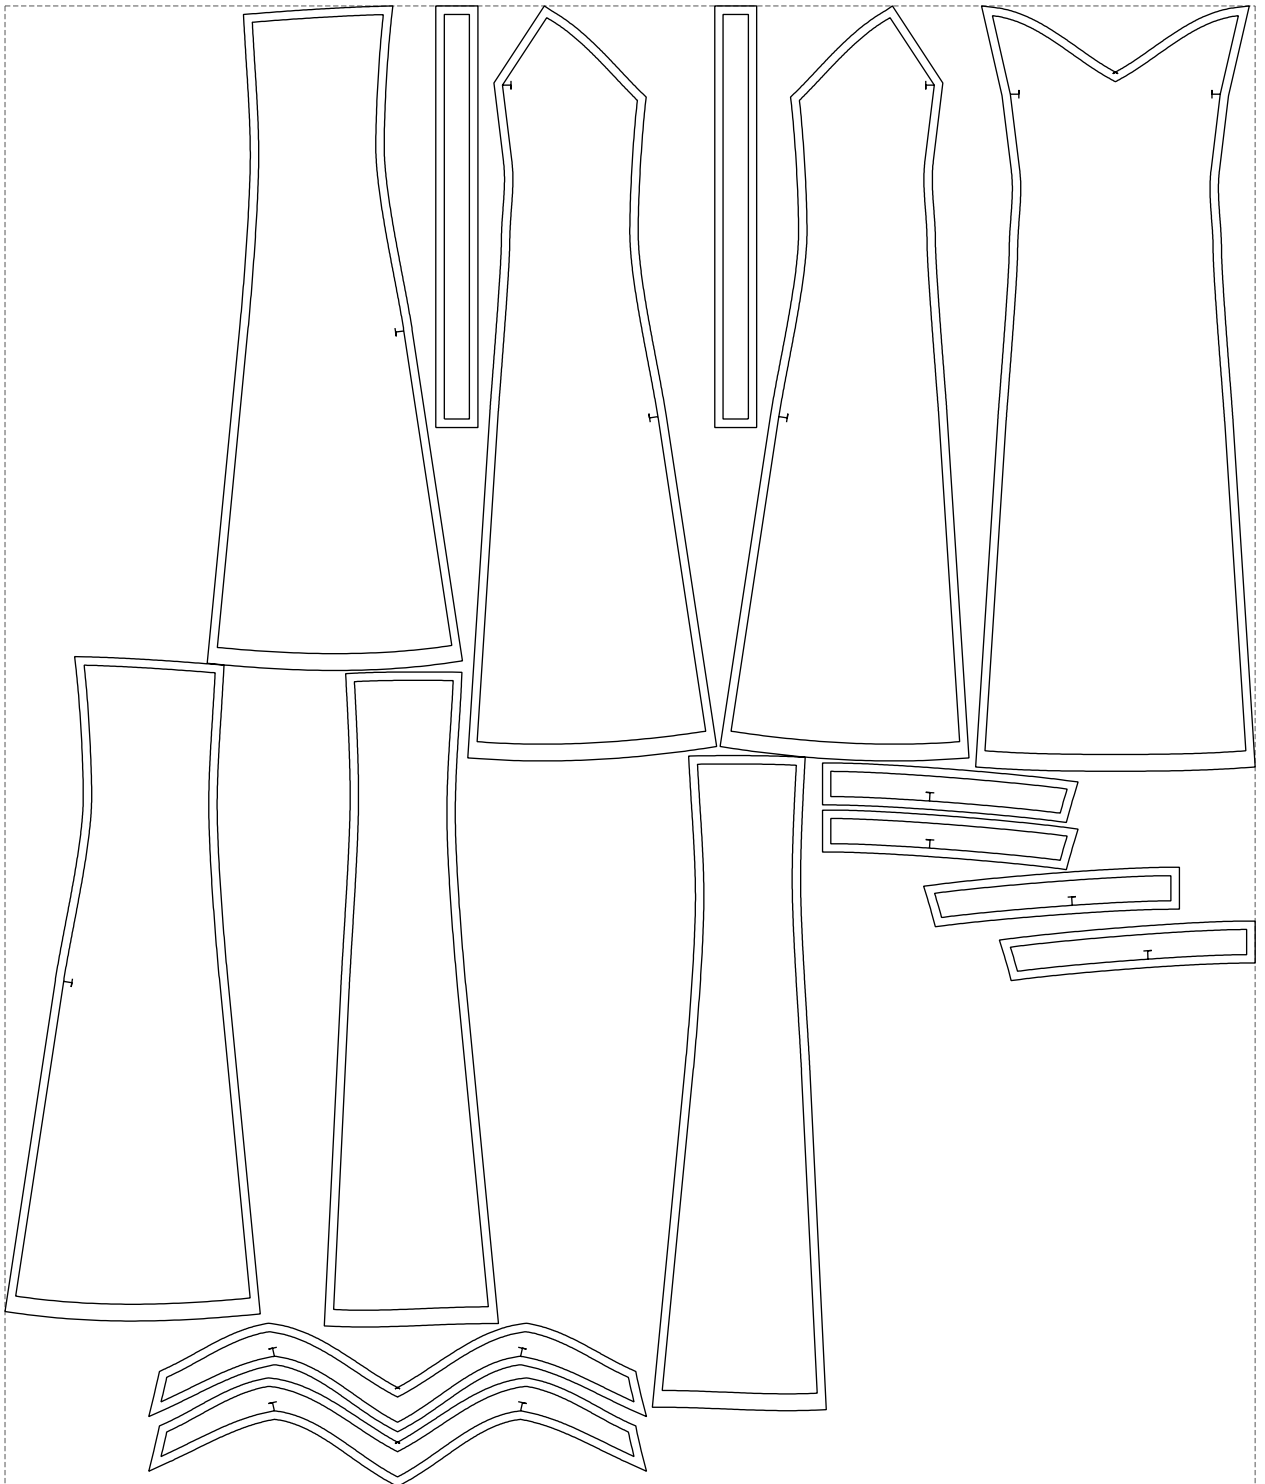

# Example

size:1488.96 x1763.25 mm

Maneken =1 ver.0

rz\_1=170

rz\_16=116

rz\_17=100

rz\_18=98.8

rz\_19=124