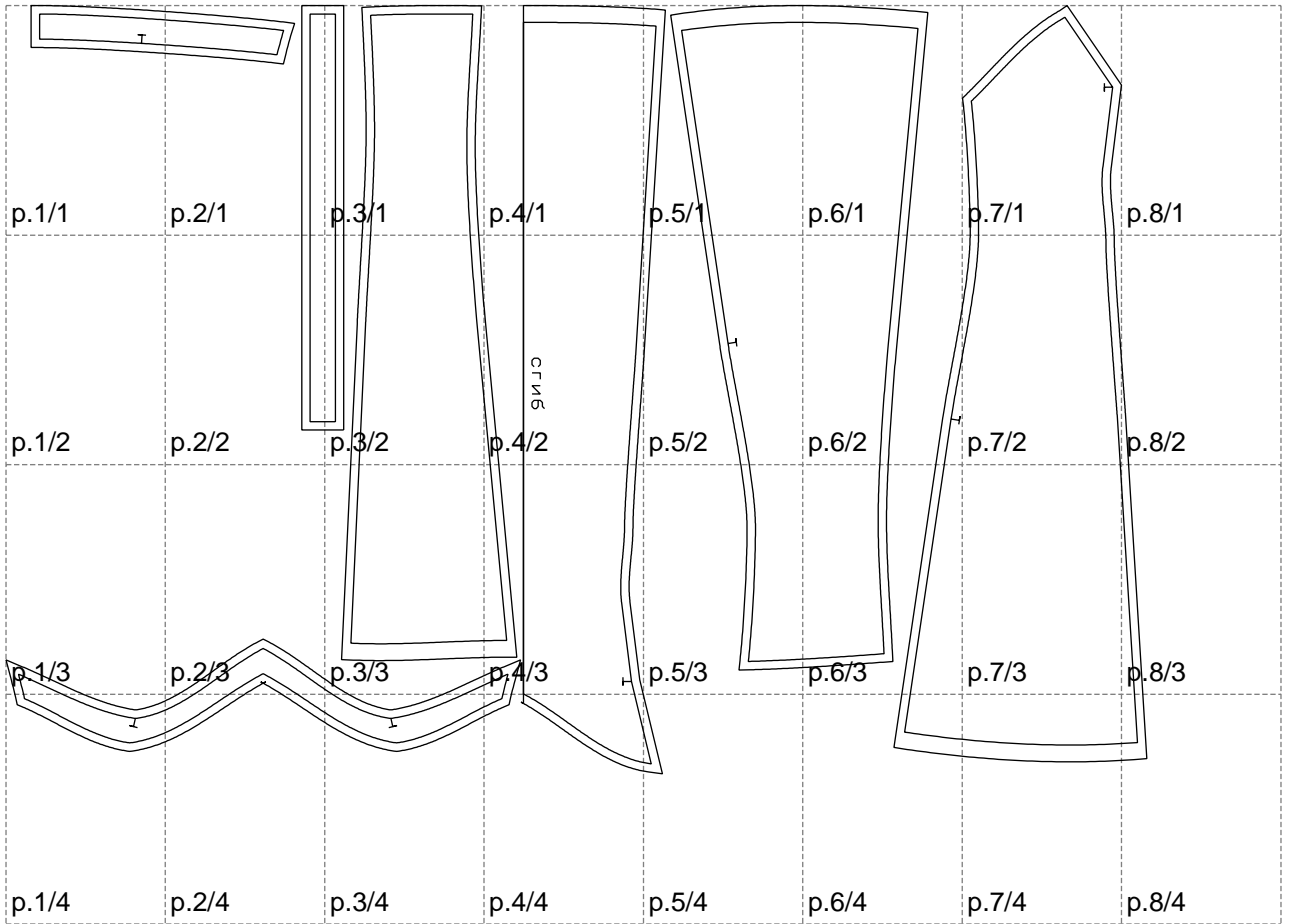

Not for print

Paper size: A4, size:1358.68 x914.84 mm

# Example

size:1488.98 x1767.86 mm

Maneken =1 ver.0

rz\_1=170

rz\_16=120

rz\_17=104

rz\_18=103.6

rz\_19=128

rz\_20=125.1

---

. . . . .  
. . . . .  
. . . . .