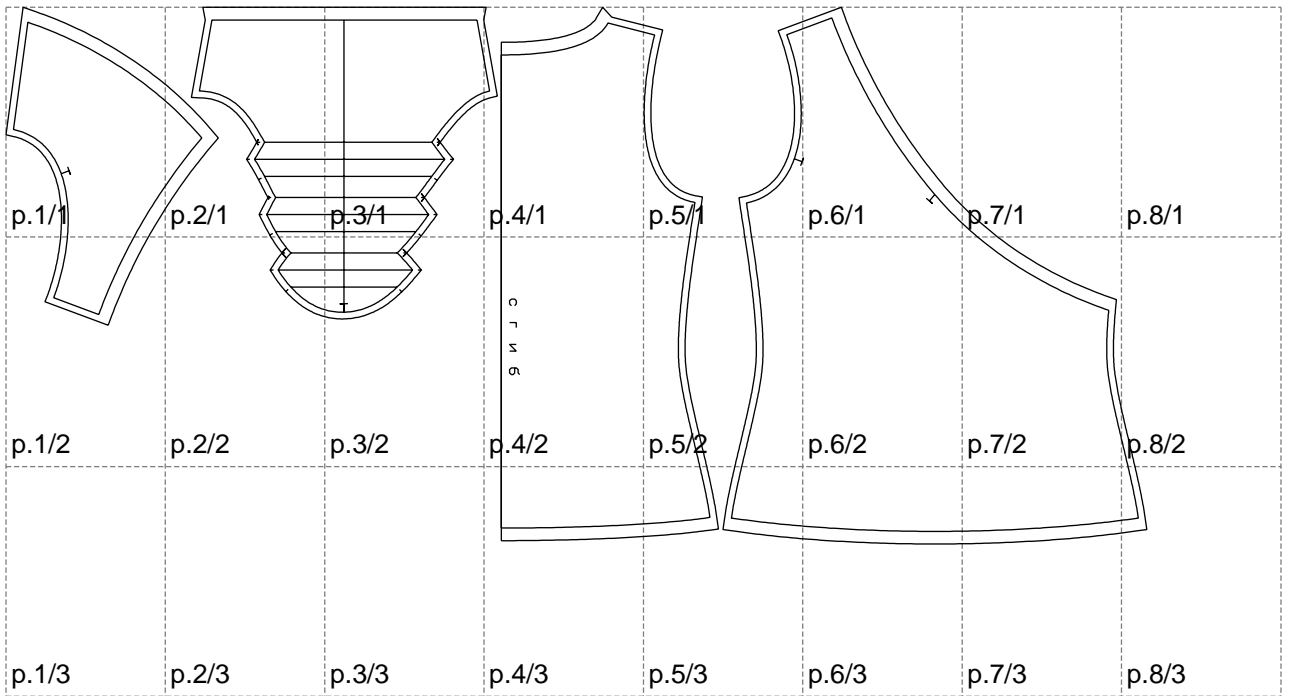

Not for print

Paper size: A4, size:1358.79 x638.98 mm

# Example

size:1378.50 x1007.15 mm

Maneken =1 ver.0

rz\_1=170

rz\_16=96

rz\_17=82

rz\_18=76

rz\_19=104

rz\_20=101.8

---

. . . . .  
. . . . .  
. . . . .