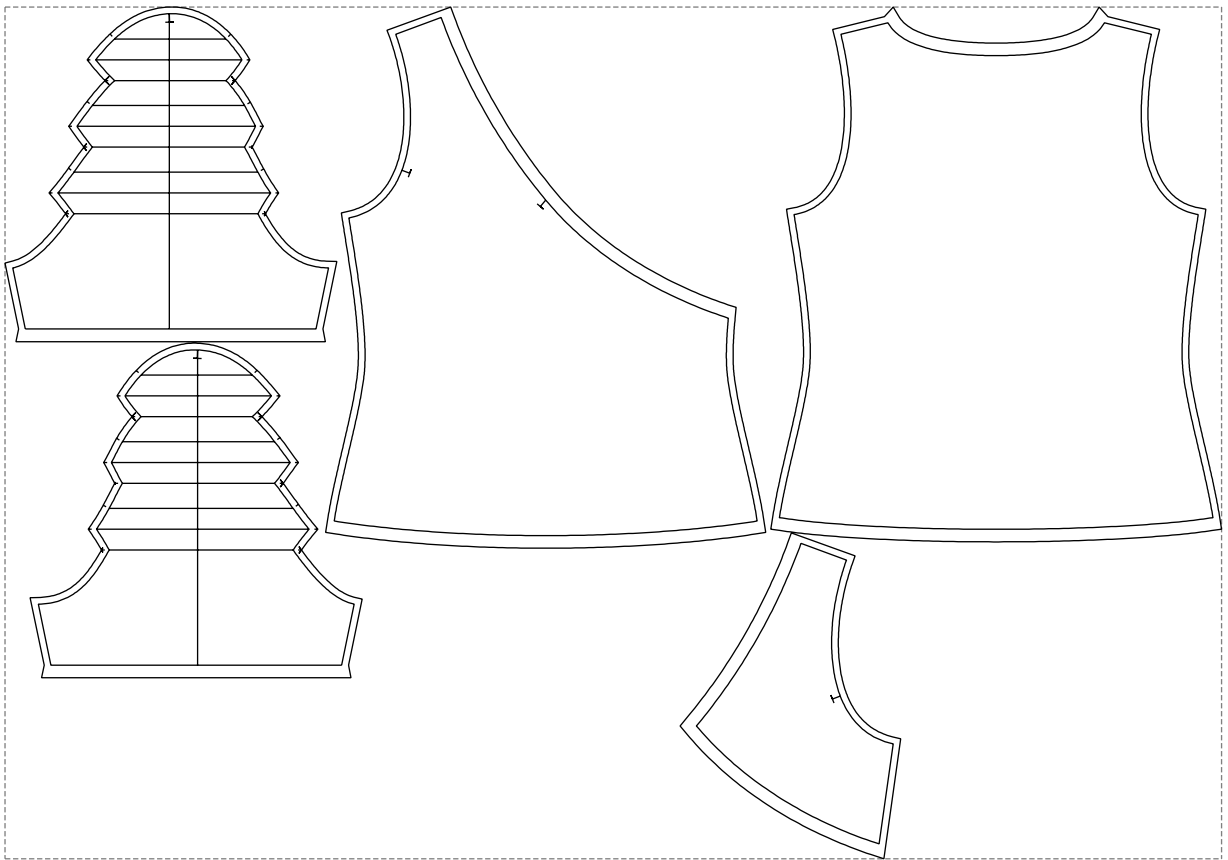

# Example

size:1448.83 x1014.66 mm

Maneken =1 ver.0

rz\_1=170

rz\_16=100

rz\_17=85.4

rz\_18=80.2

rz\_19=108

rz\_20=105.4

---

. . . . .  
. . . . .  
. . . . .