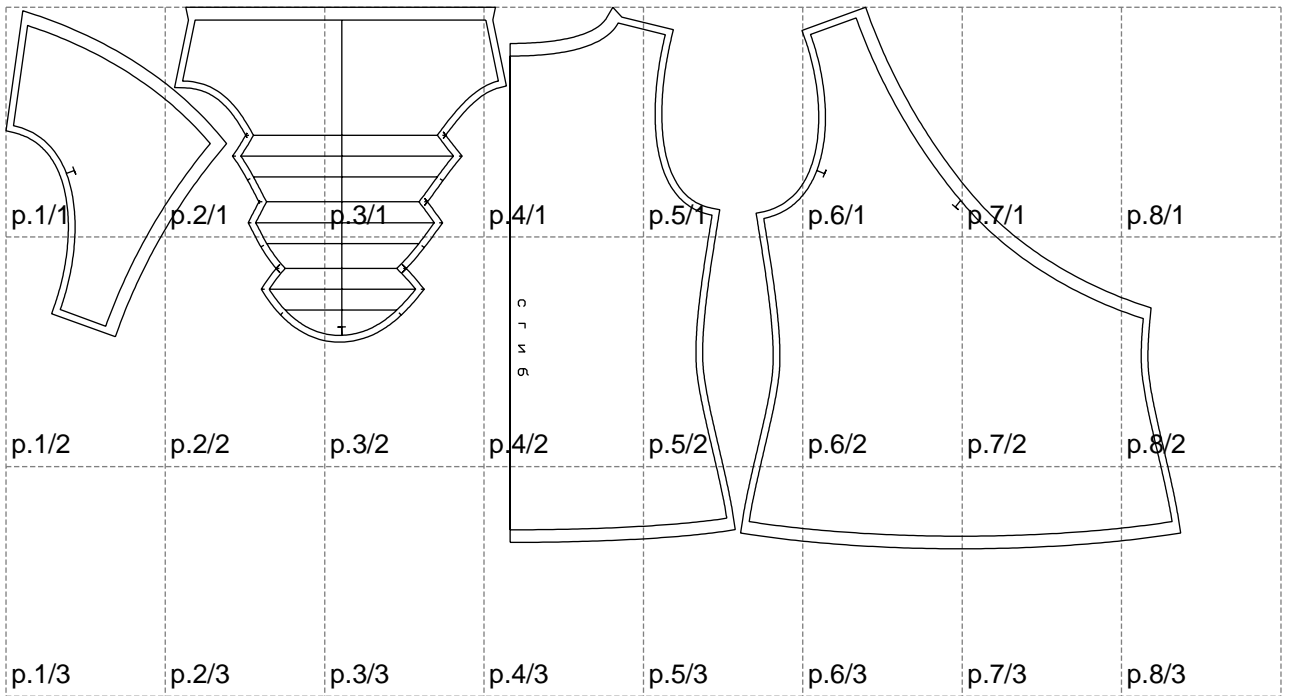

Not for print

Paper size: A4, size:1399.00 x644.72 mm

# Example

size:1448.83 x1014.66 mm

Maneken =1 ver.0

rz\_1=170

rz\_16=100

rz\_17=85.4

rz\_18=80.2

rz\_19=108

rz\_20=105.4

---

. . . . .  
. . . . .  
. . . . .