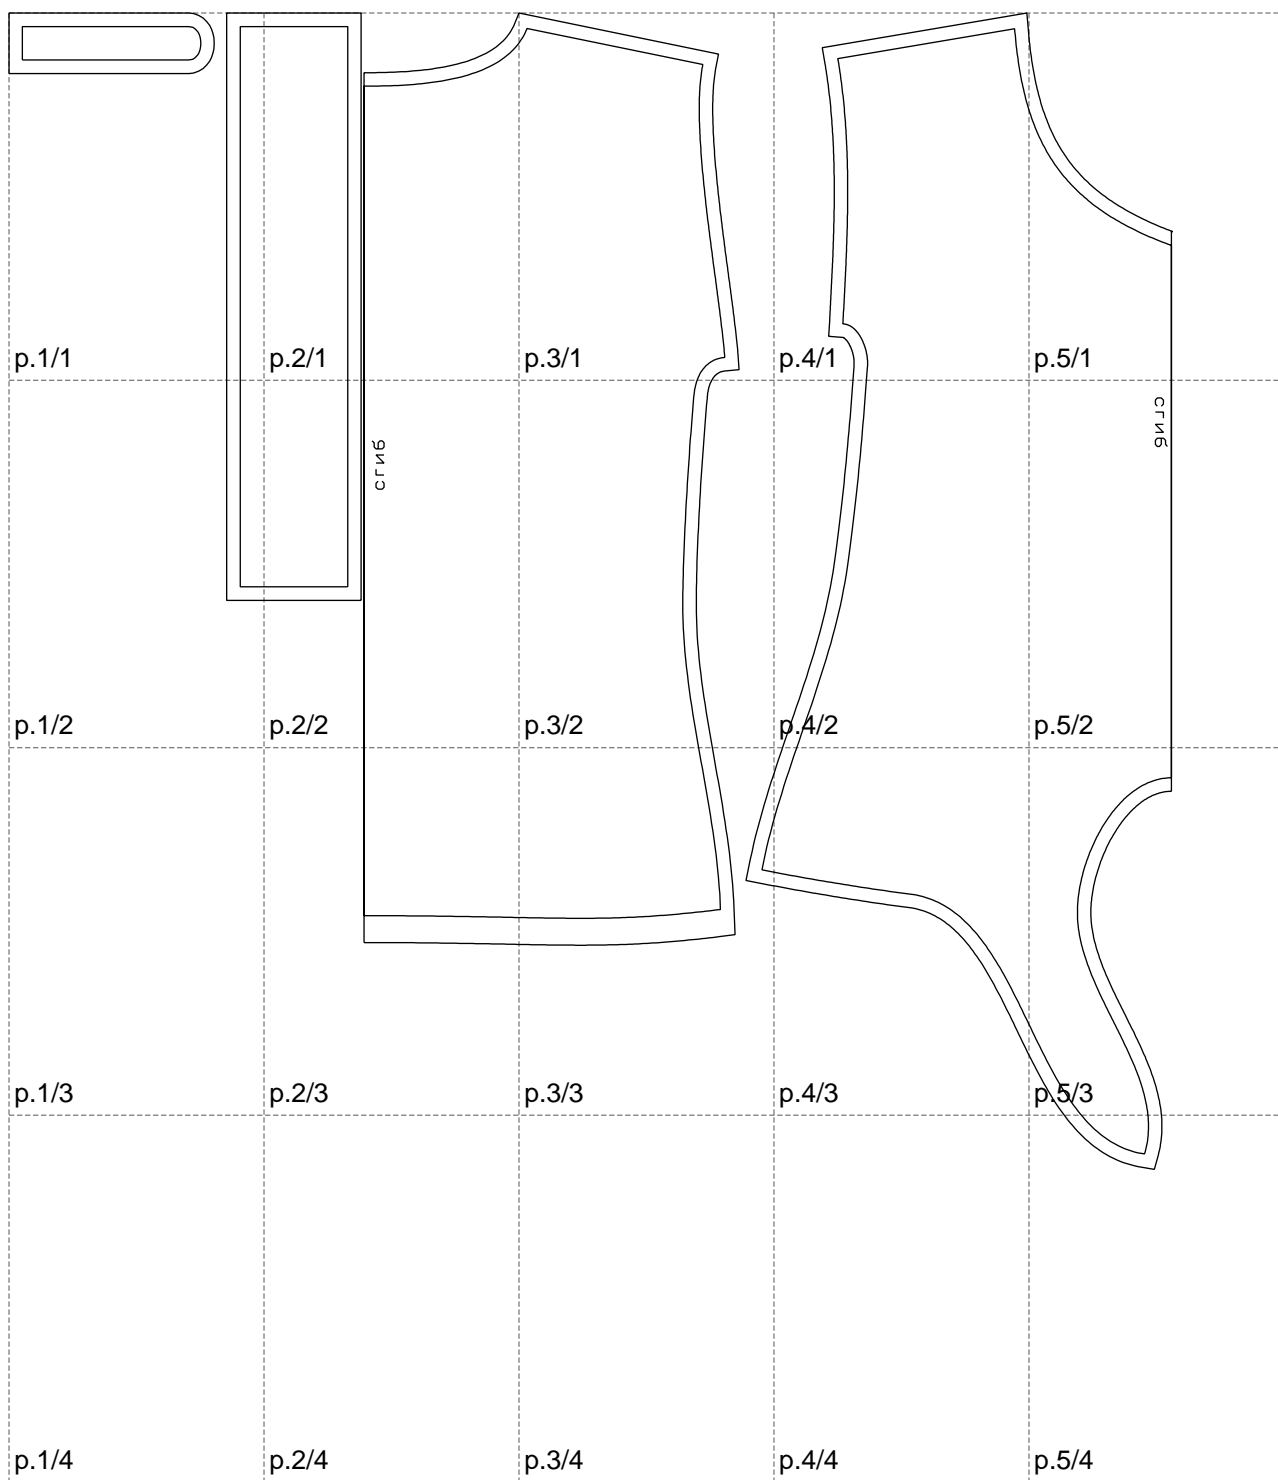

Not for print

Paper size: A4, size:866.37 x860.54 mm

Example

size:1428.55 x1514.24 mm

Maneken =1 ver.0

rz_1=170

rz_16=88

rz_17=75.6

rz_18=67.6

rz_19=96

rz_20=94.6

.
.
.