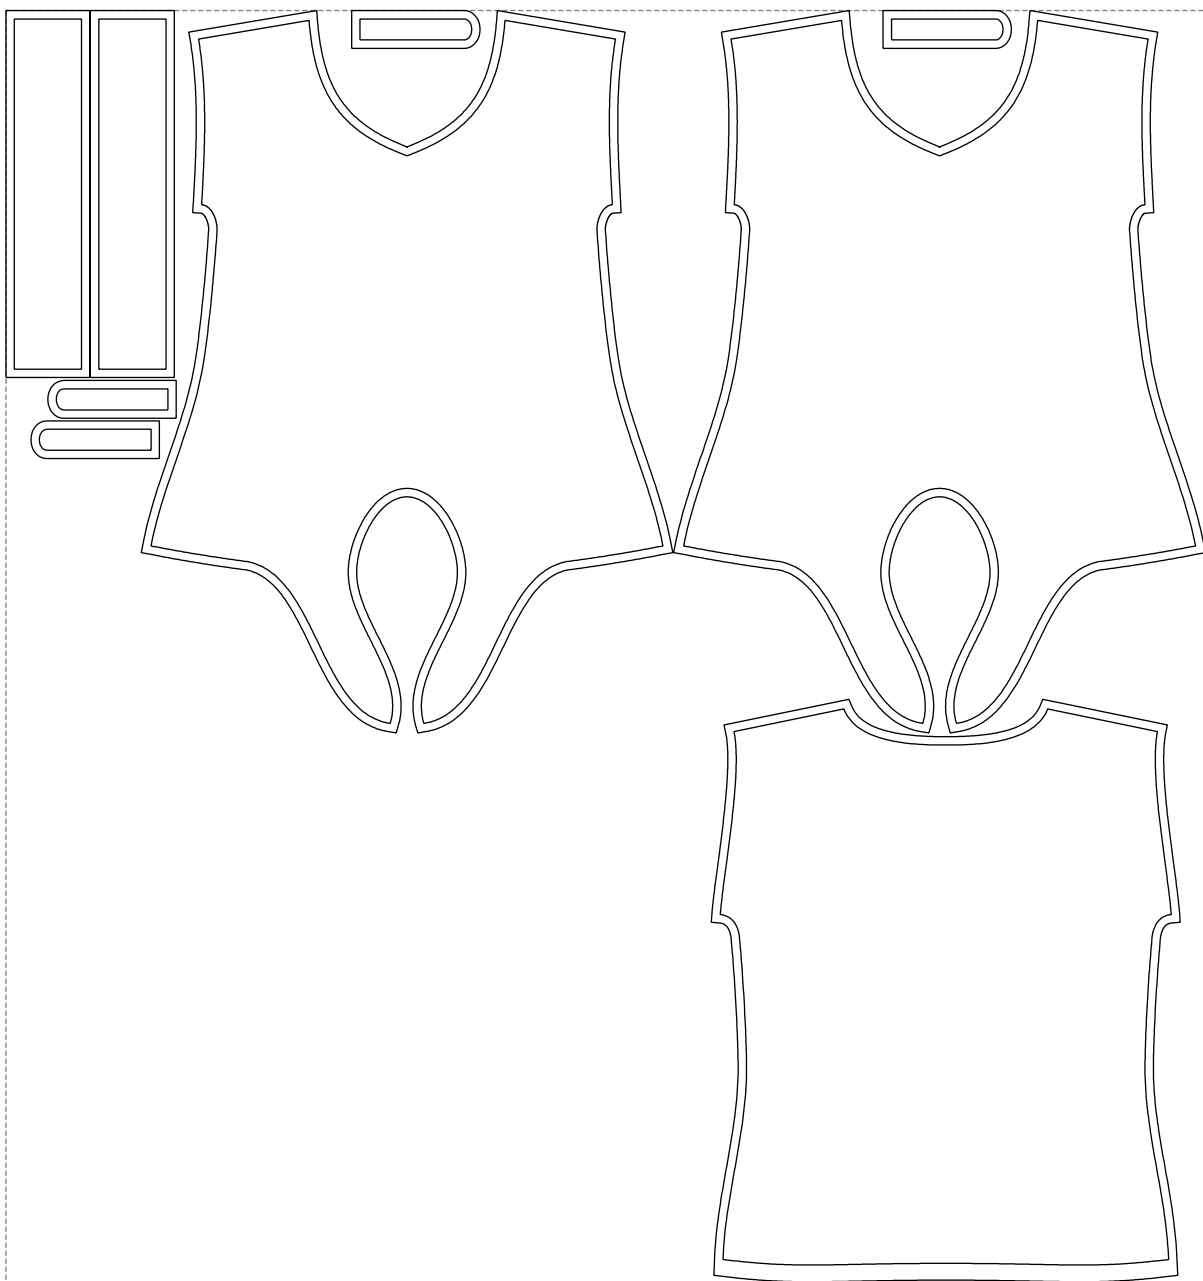

Not for print

Paper size: A4, size:866.37 x860.54 mm

Example

size:1428.55 x1514.24 mm

Maneken =1 ver.0

rz_1=170

rz_16=88

rz_17=75.6

rz_18=67.6

rz_19=96

rz_20=94.6

.
.
.