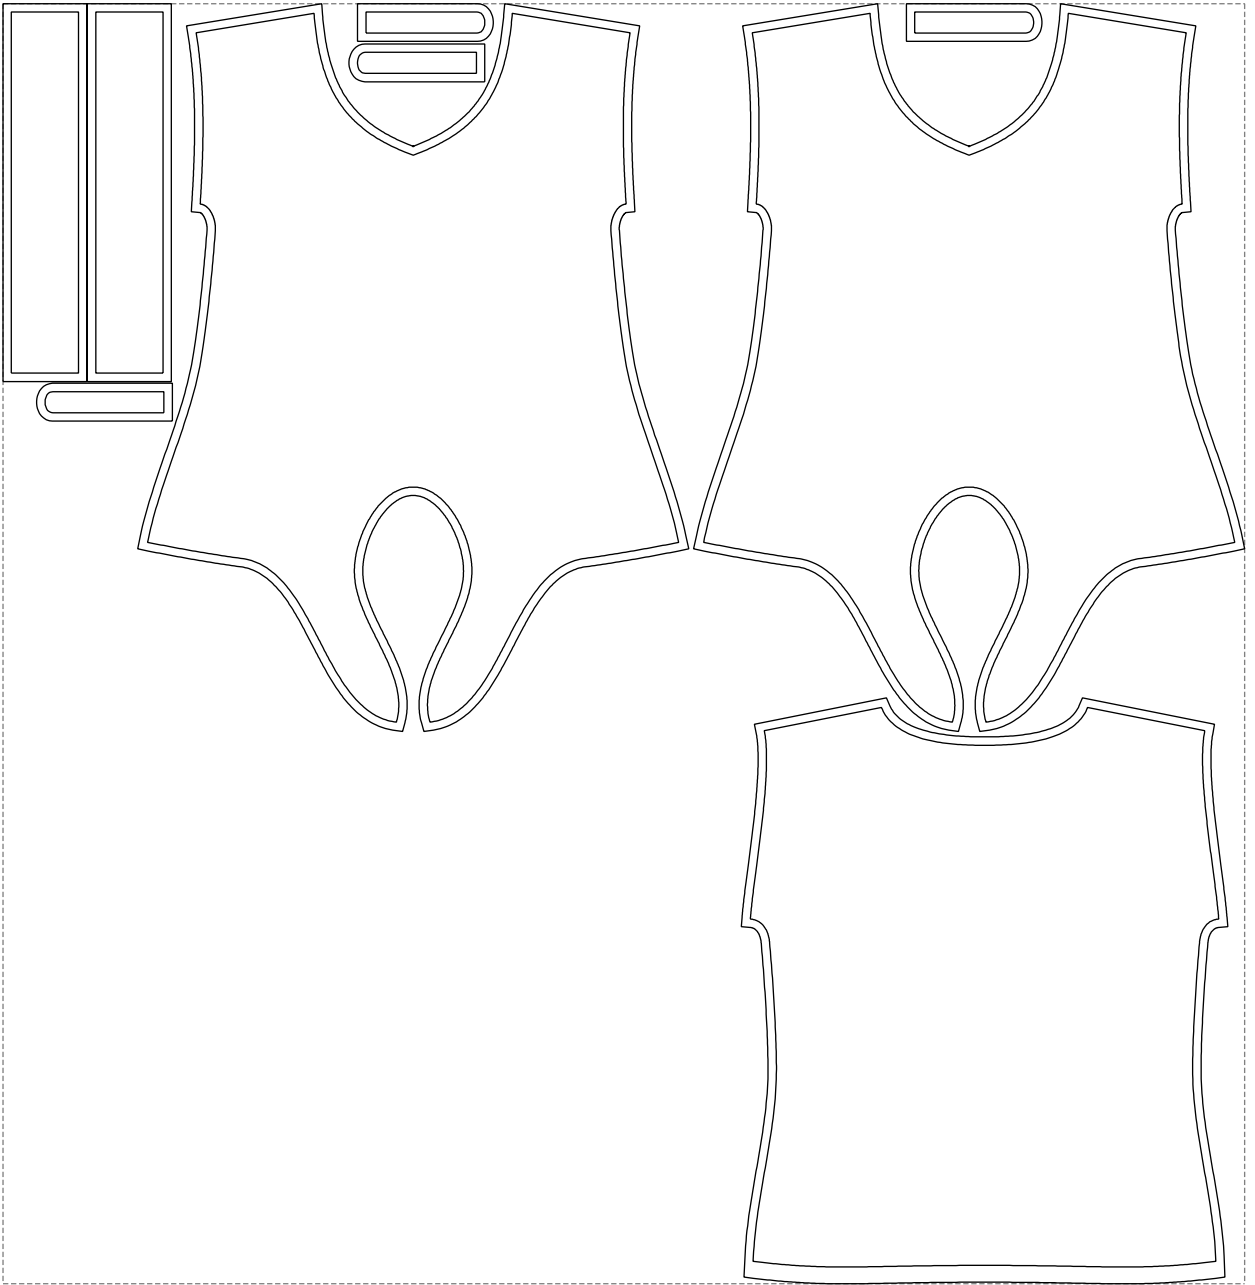

# Example

size:1478.87 x1524.88 mm

Maneken =1 ver.0

rz\_1=170

rz\_16=92

rz\_17=78.8

rz\_18=71.8

rz\_19=100