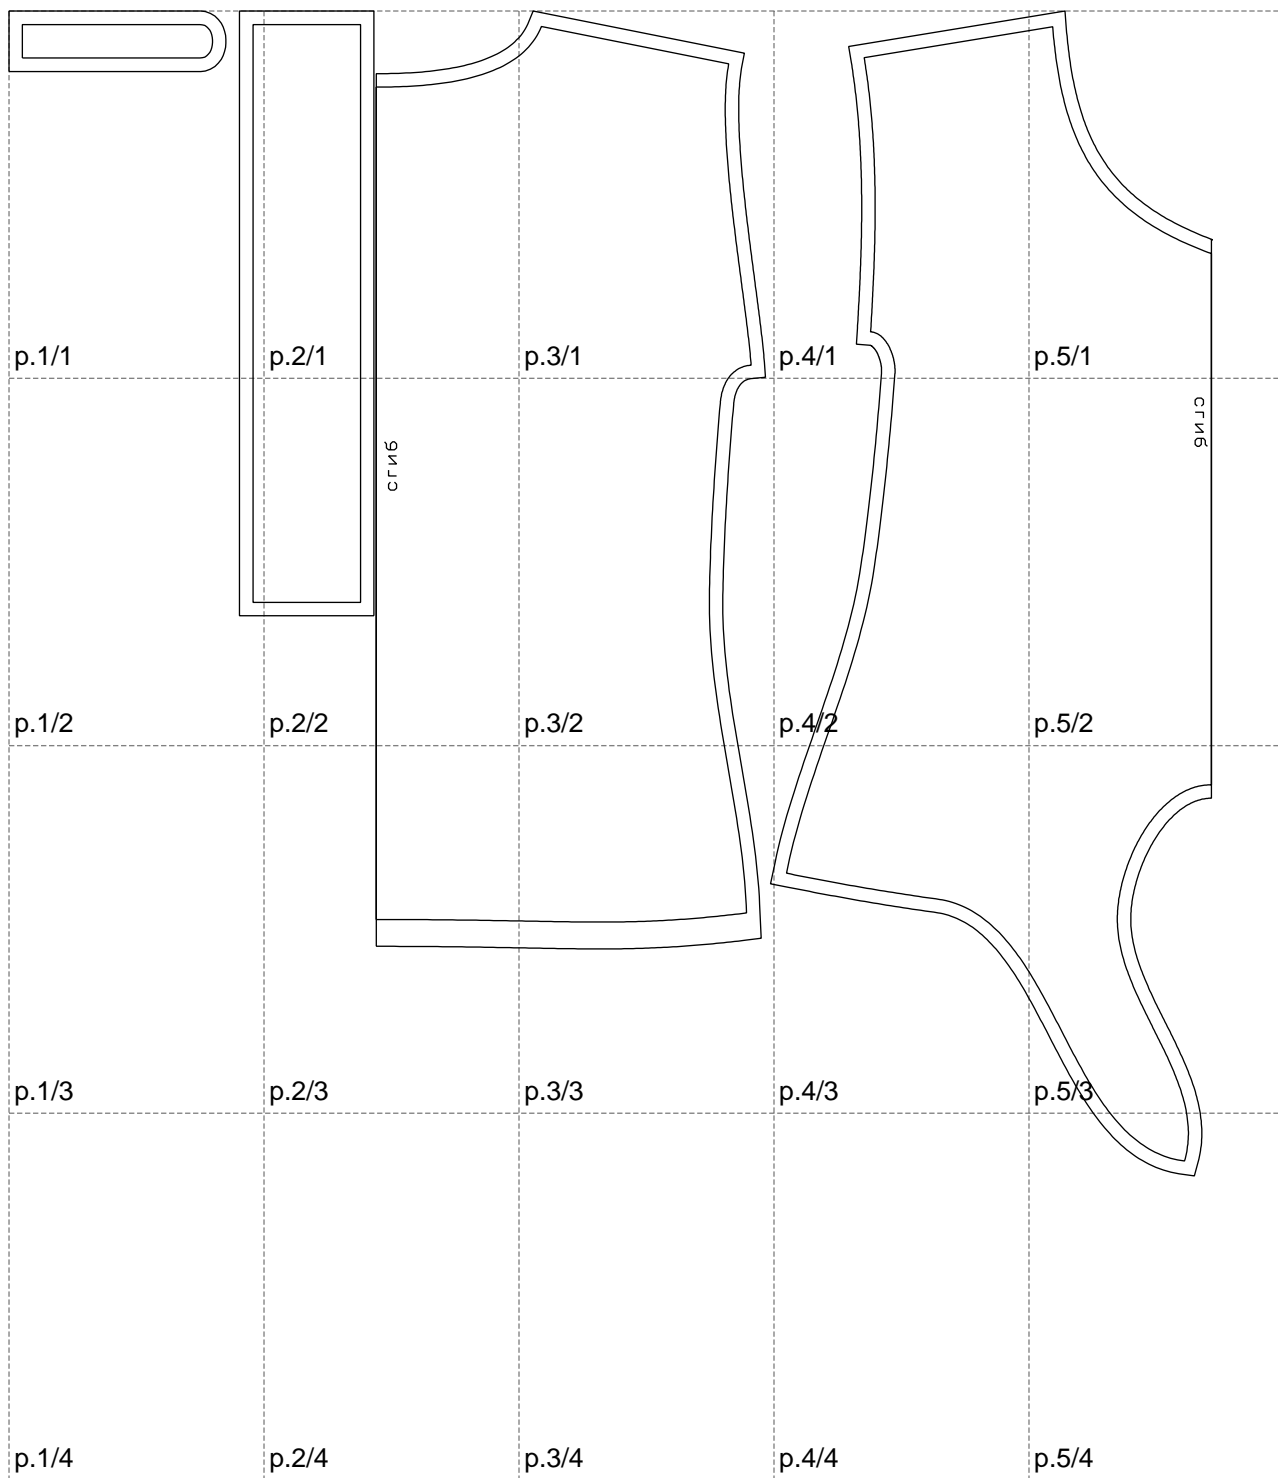

Not for print

Paper size: A4, size:895.98 x867.00 mm

# Example

size:1478.87 x1524.88 mm

Maneken =1 ver.0

rz\_1=170

rz\_16=92

rz\_17=78.8

rz\_18=71.8

rz\_19=100

rz\_20=98.1

---

. . . . .  
. . . . .  
. . . . .