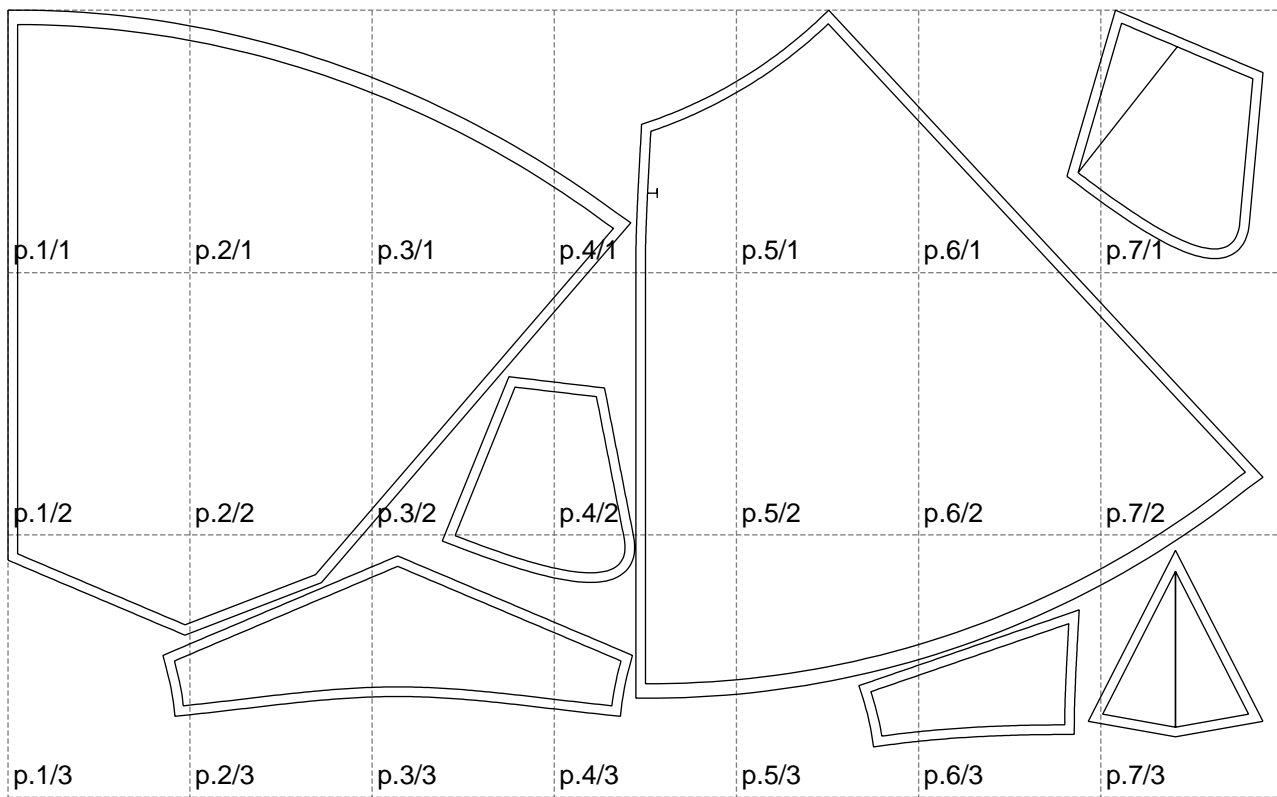

Not for print

Paper size: A4, size:1307.81 x767.66 mm

# Example

size:1499.00 x1446.31 mm

Maneken =1 ver.0

rz\_1=170

rz\_16=100

rz\_17=85.4

rz\_18=80.2

rz\_19=108

rz\_20=105.4

---

. . . . .  
. . . . .  
. . . . .