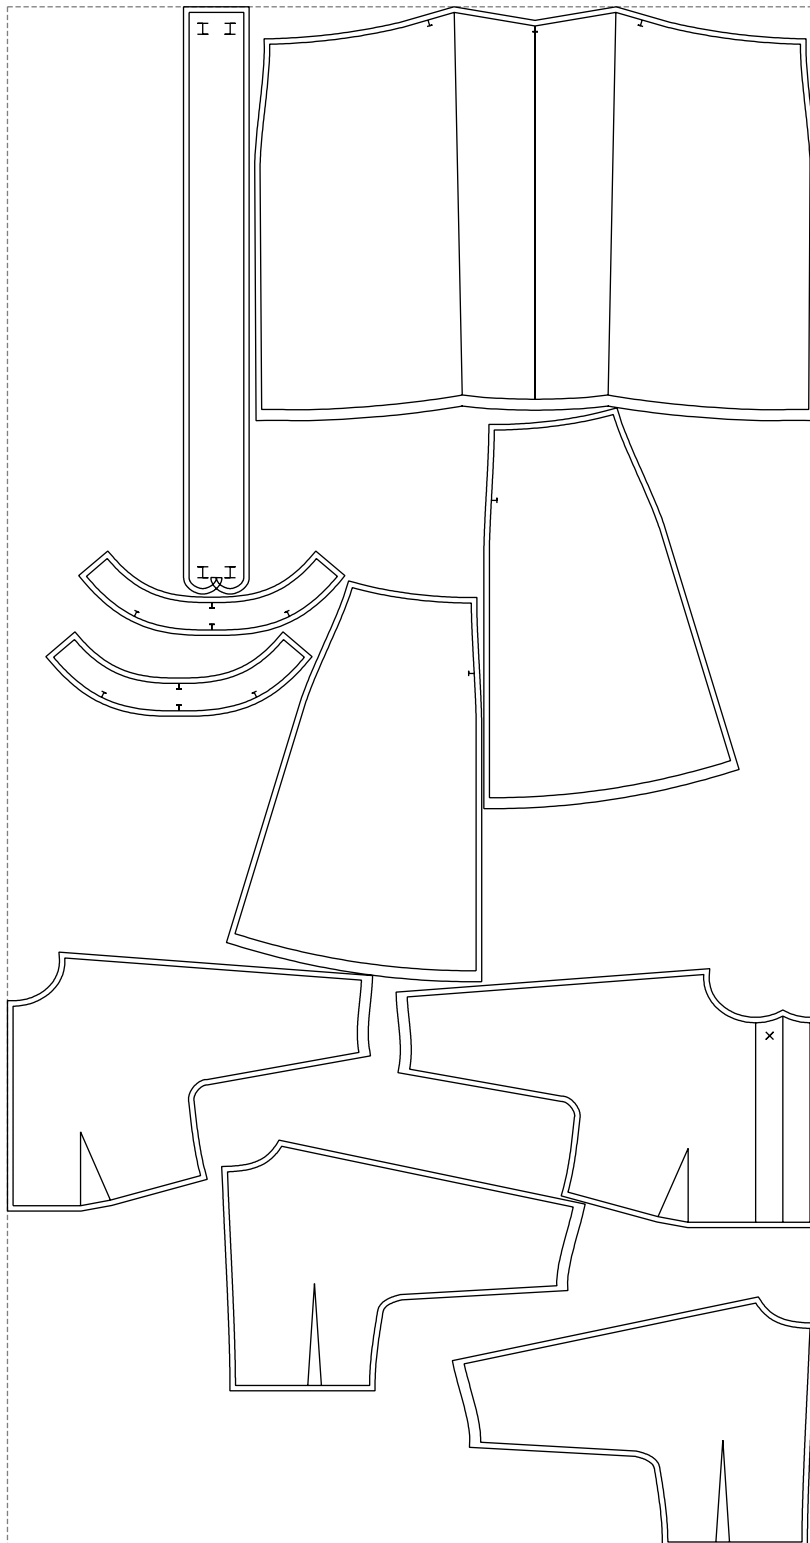

Not for print

Paper size: A4, size:1404.00 x1705.31 mm

# Example

size:1478.98 x2820.46 mm

Maneken =1 ver.0

rz\_1=170

rz\_16=112

rz\_17=96.2

rz\_18=94

rz\_19=120

rz\_20=117

---

. . . . .  
. . . . .  
. . . . .