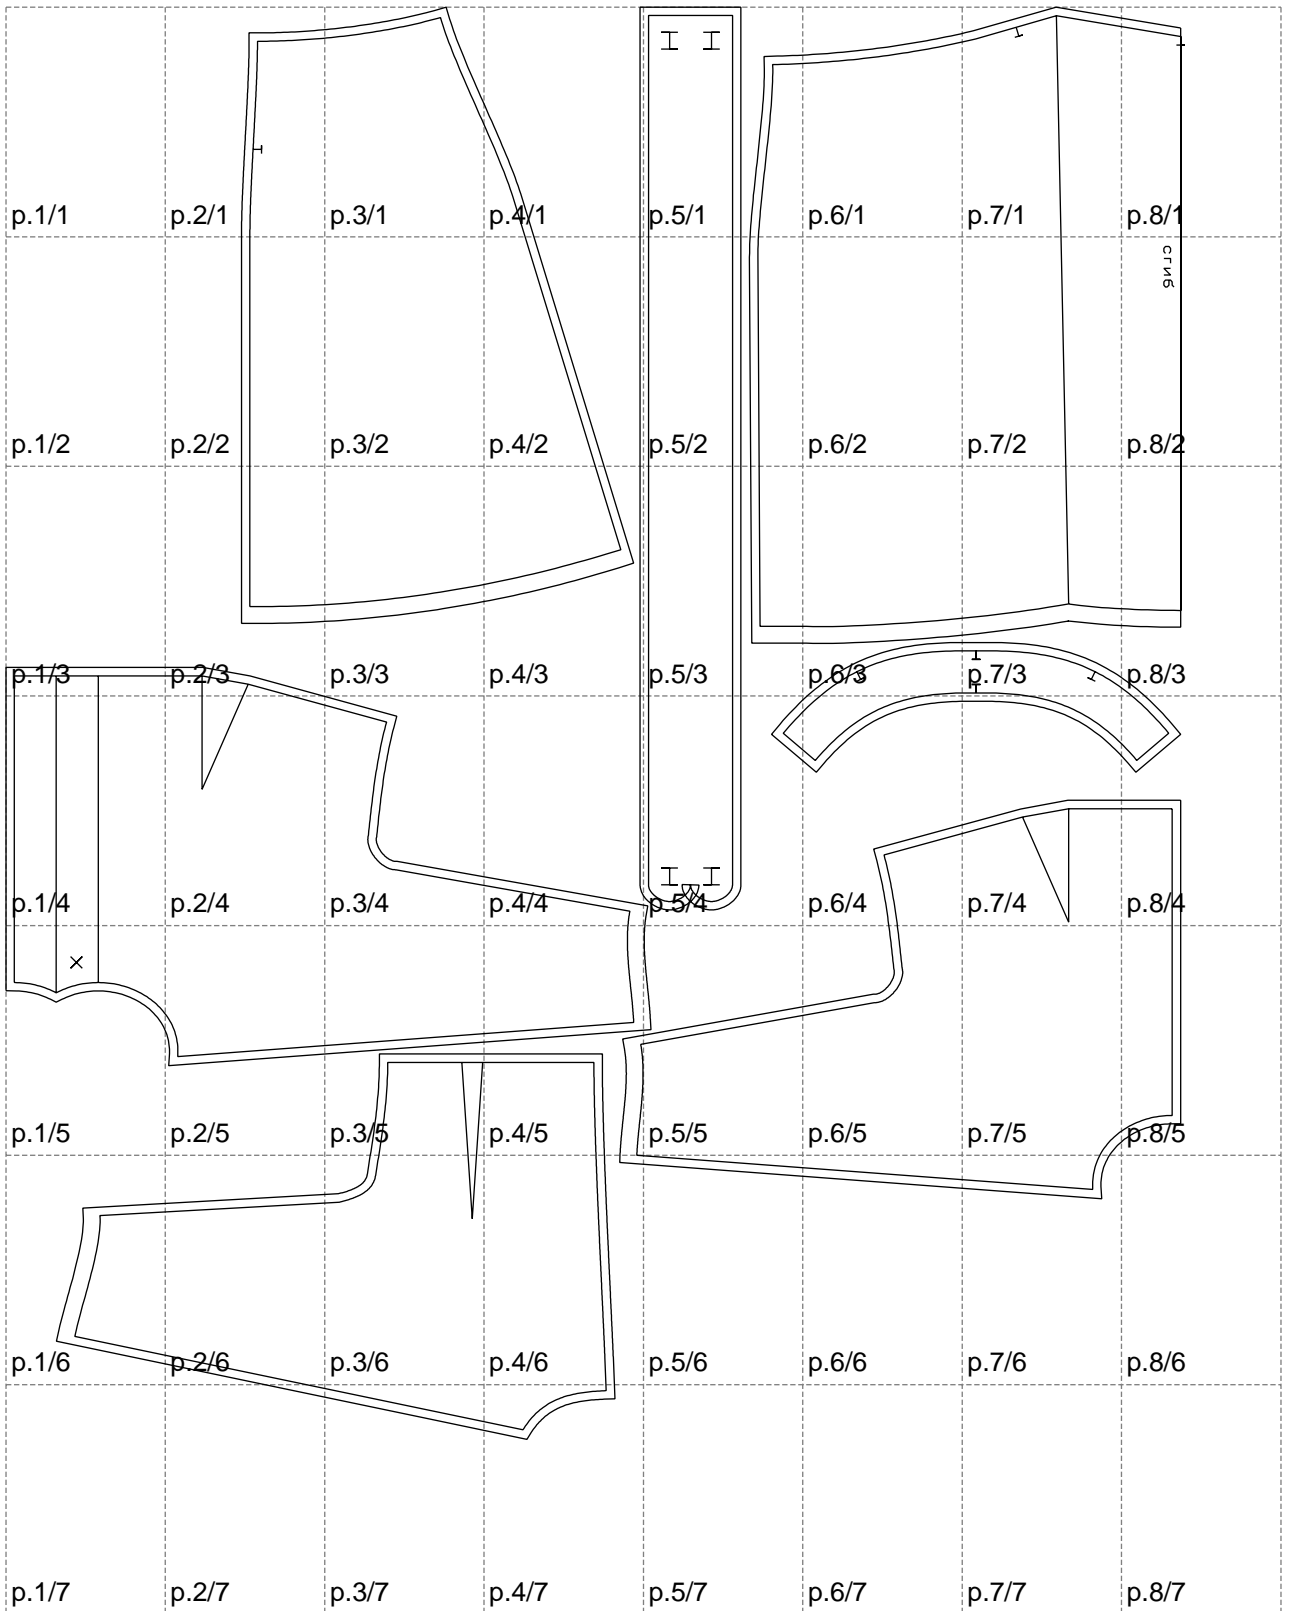

Not for print

Paper size: A4, size:1404.00 x1705.31 mm

# Example

size:1478.98 x2820.46 mm

Maneken =1 ver.0

rz\_1=170

rz\_16=112

rz\_17=96.2

rz\_18=94

rz\_19=120

rz\_20=117

---

. . . . .  
. . . . .  
. . . . .