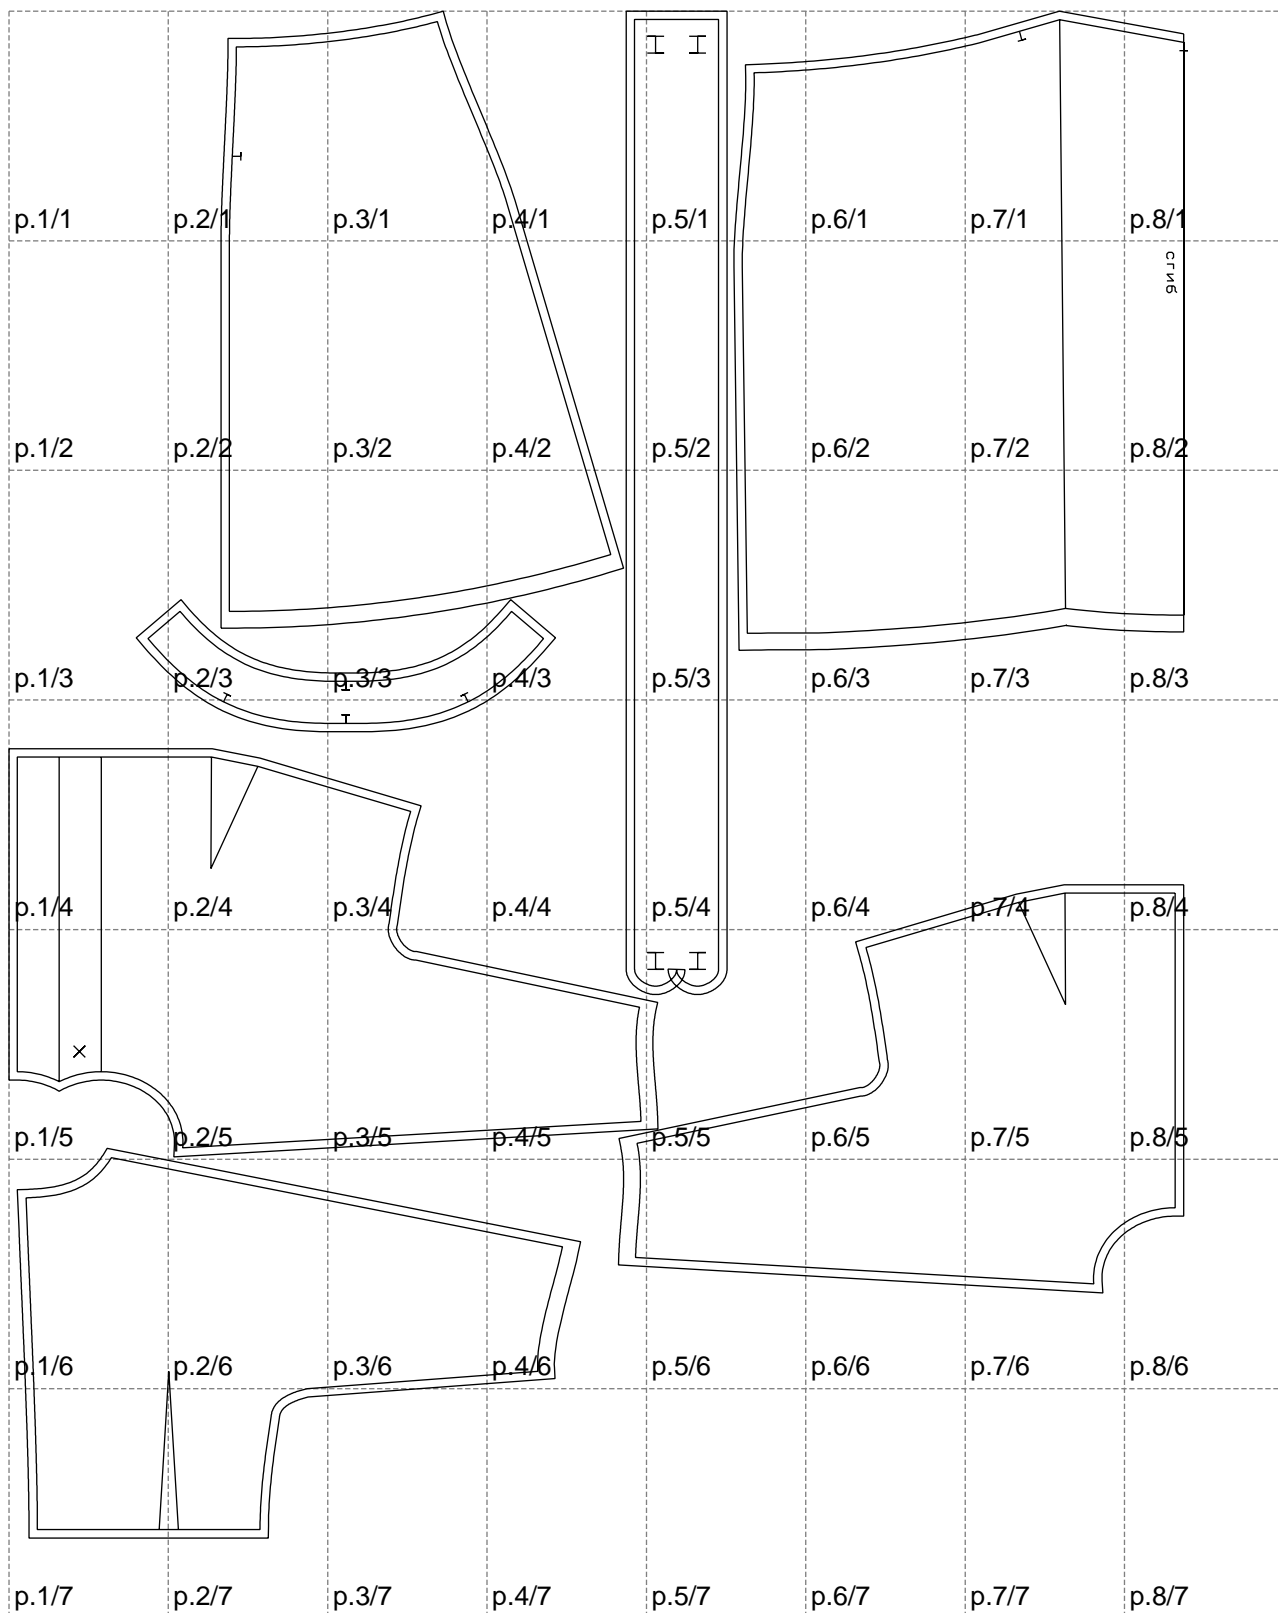

Not for print

Paper size: A4, size:1404.00 x1818.08 mm

Example

size:1488.90 x2953.03 mm

Maneken =1 ver.0

rz_1=170

rz_16=120

rz_17=104

rz_18=103.6

rz_19=128

rz_20=125.1

.
.
.