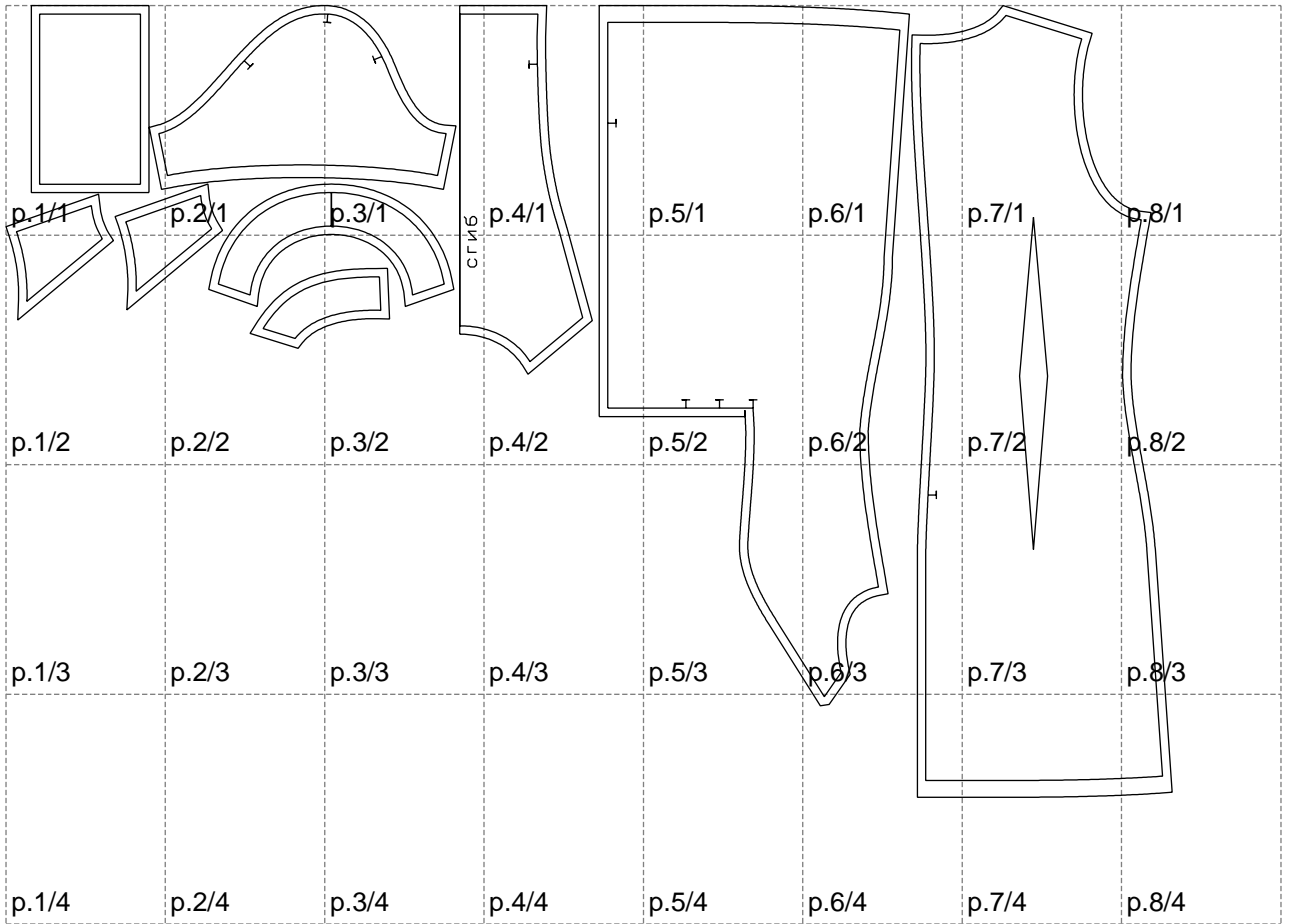

Not for print

Paper size: A4, size:1388.99 x942.77 mm

# Example

size:1499.00 x1269.34 mm

Maneken =1 ver.0

rz\_1=170

rz\_16=92

rz\_17=78.8

rz\_18=71.8

rz\_19=100

rz\_20=98.1

---

. . . . .  
. . . . .  
. . . . .