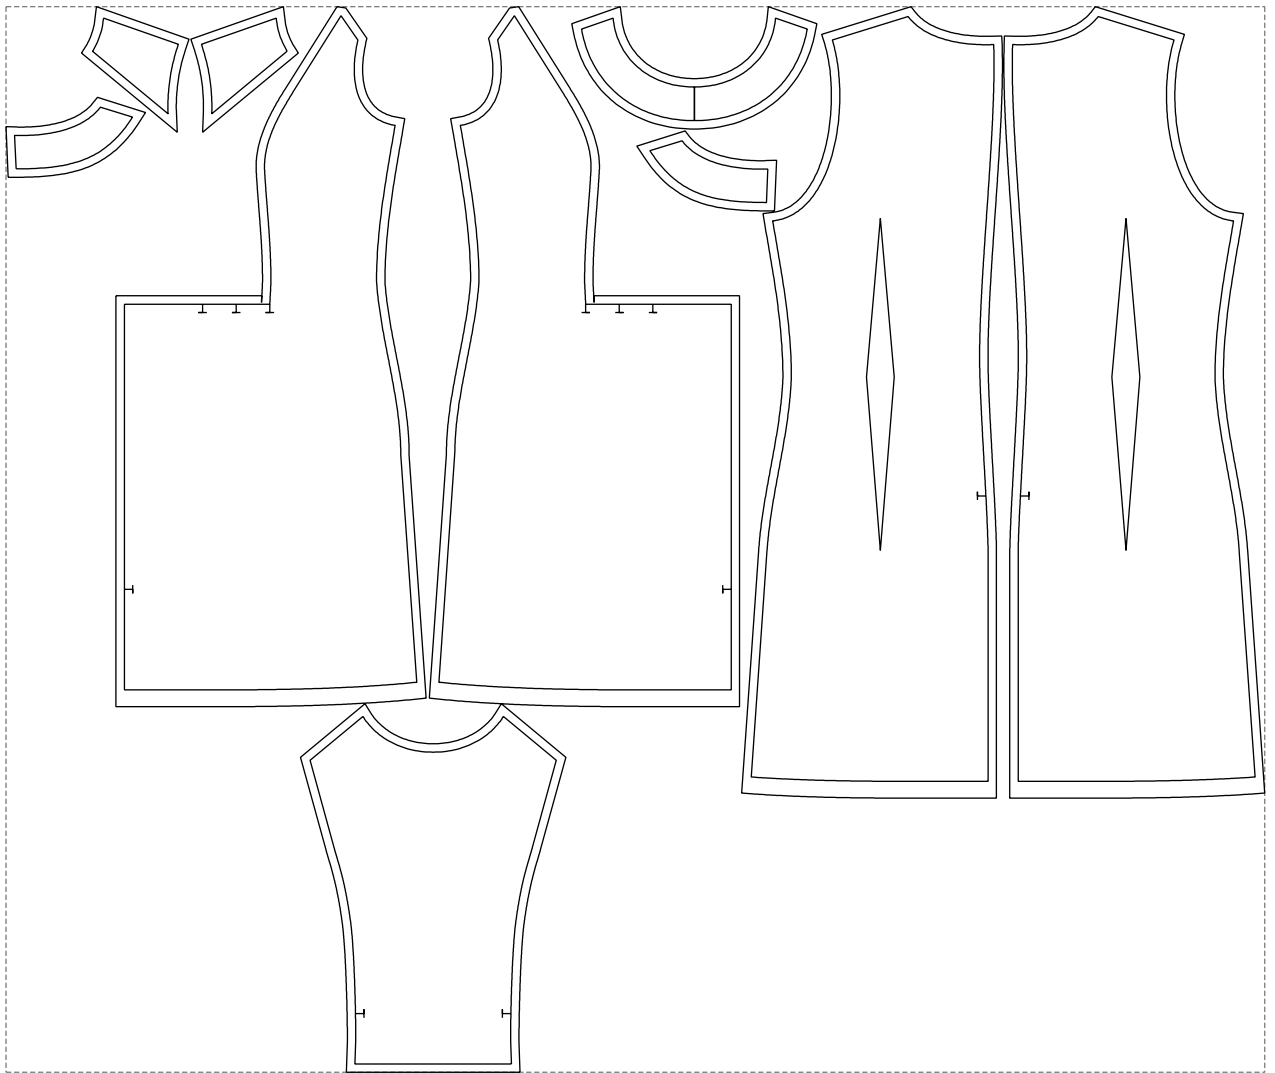

# Example

size:1499.00 x1269.34 mm

Maneken =1 ver.0

rz\_1=170

rz\_16=92

rz\_17=78.8

rz\_18=71.8

rz\_19=100