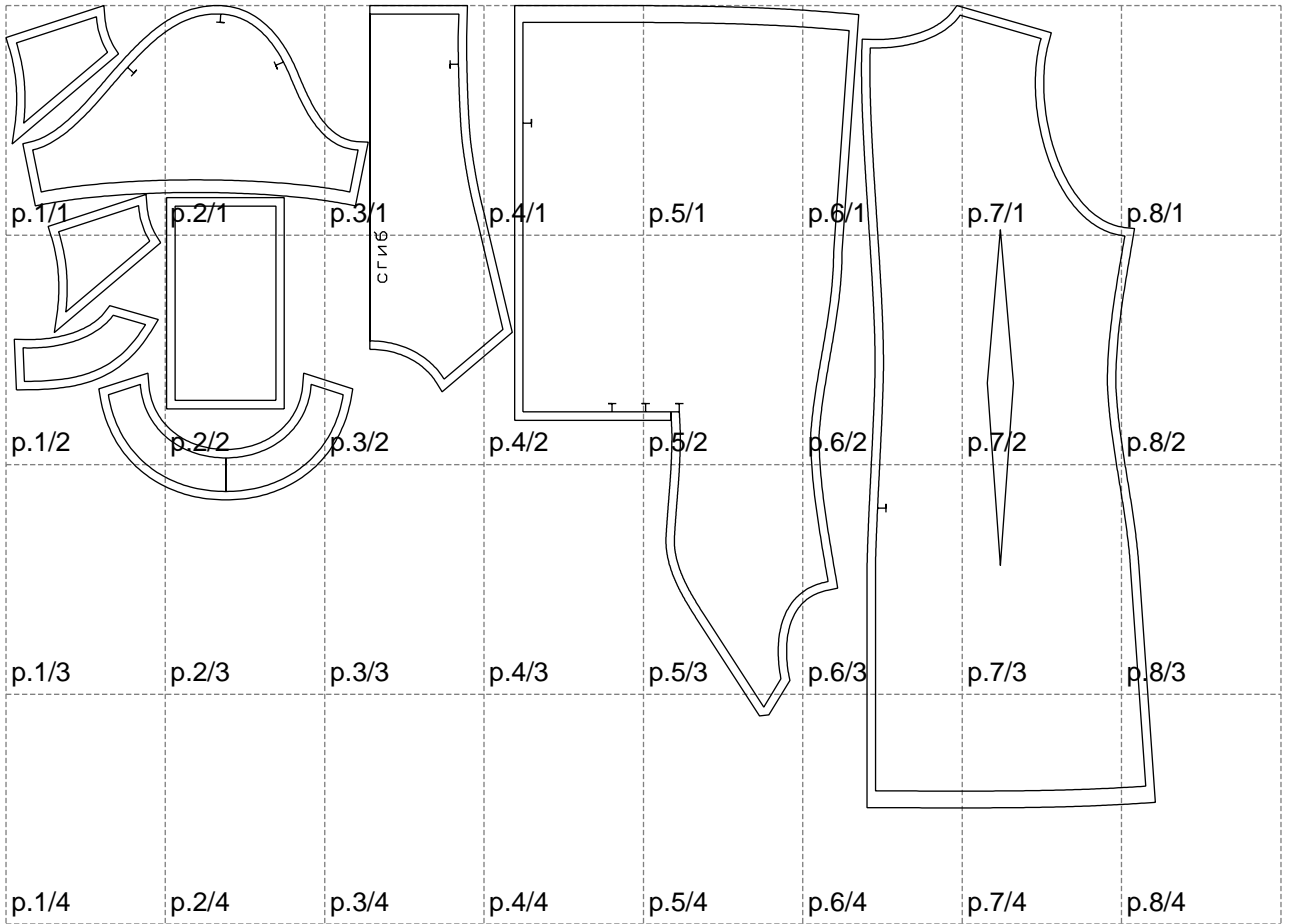

Not for print

Paper size: A4, size:1368.88 x955.40 mm

# Example

size:1488.91 x1331.71 mm

Maneken =1 ver.0

rz\_1=170

rz\_16=108

rz\_17=92.5

rz\_18=89.2

rz\_19=116

rz\_20=113

---

. . . . .  
. . . . .  
. . . . .