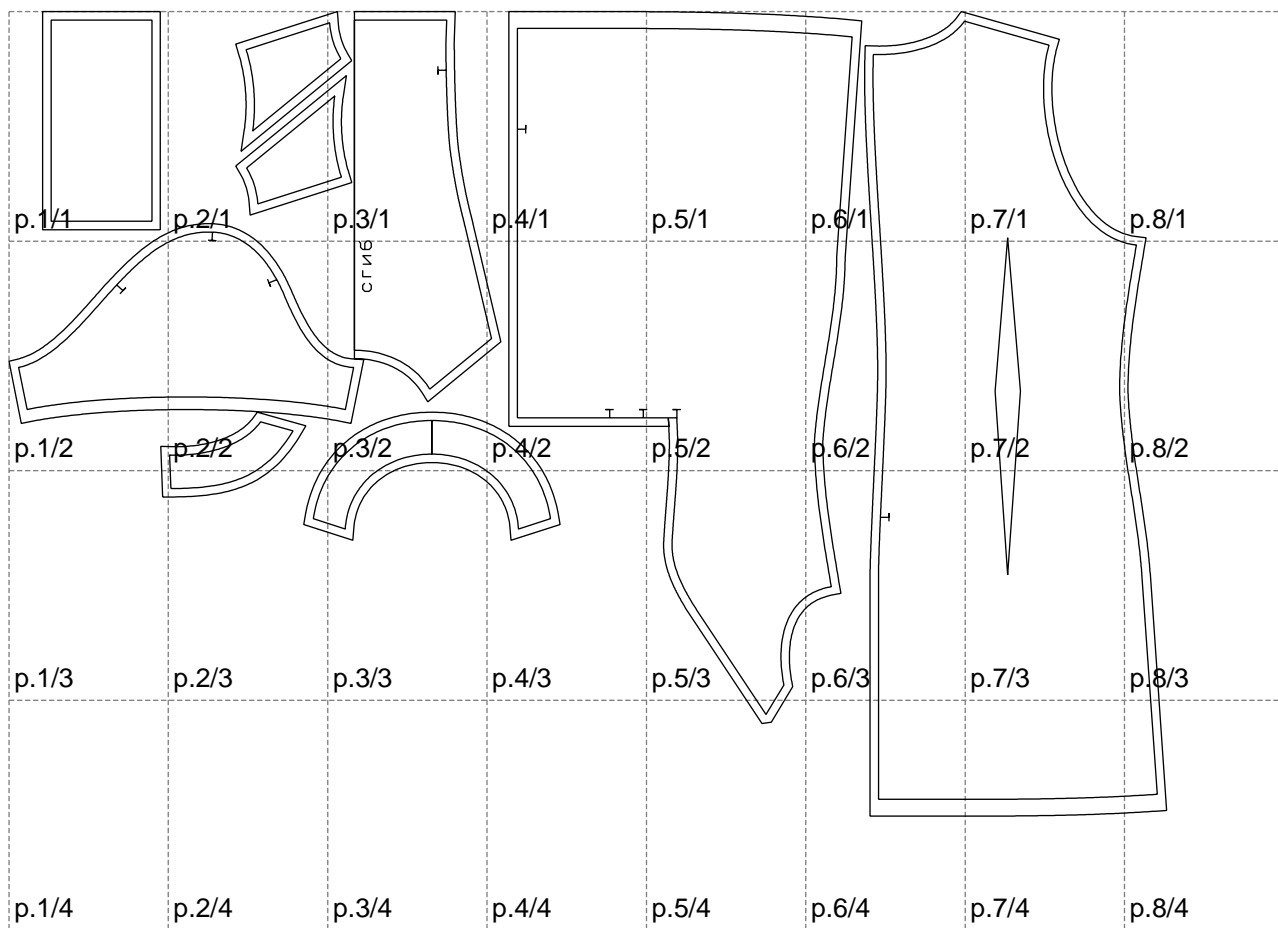

Not for print

Paper size: A4, size:1378.87 x958.08 mm

# Example

size:1499.00 x1549.35 mm

Maneken =1 ver.0

rz\_1=170

rz\_16=112

rz\_17=96.2

rz\_18=94

rz\_19=120

rz\_20=117

---

. . . . .  
. . . . .  
. . . . .