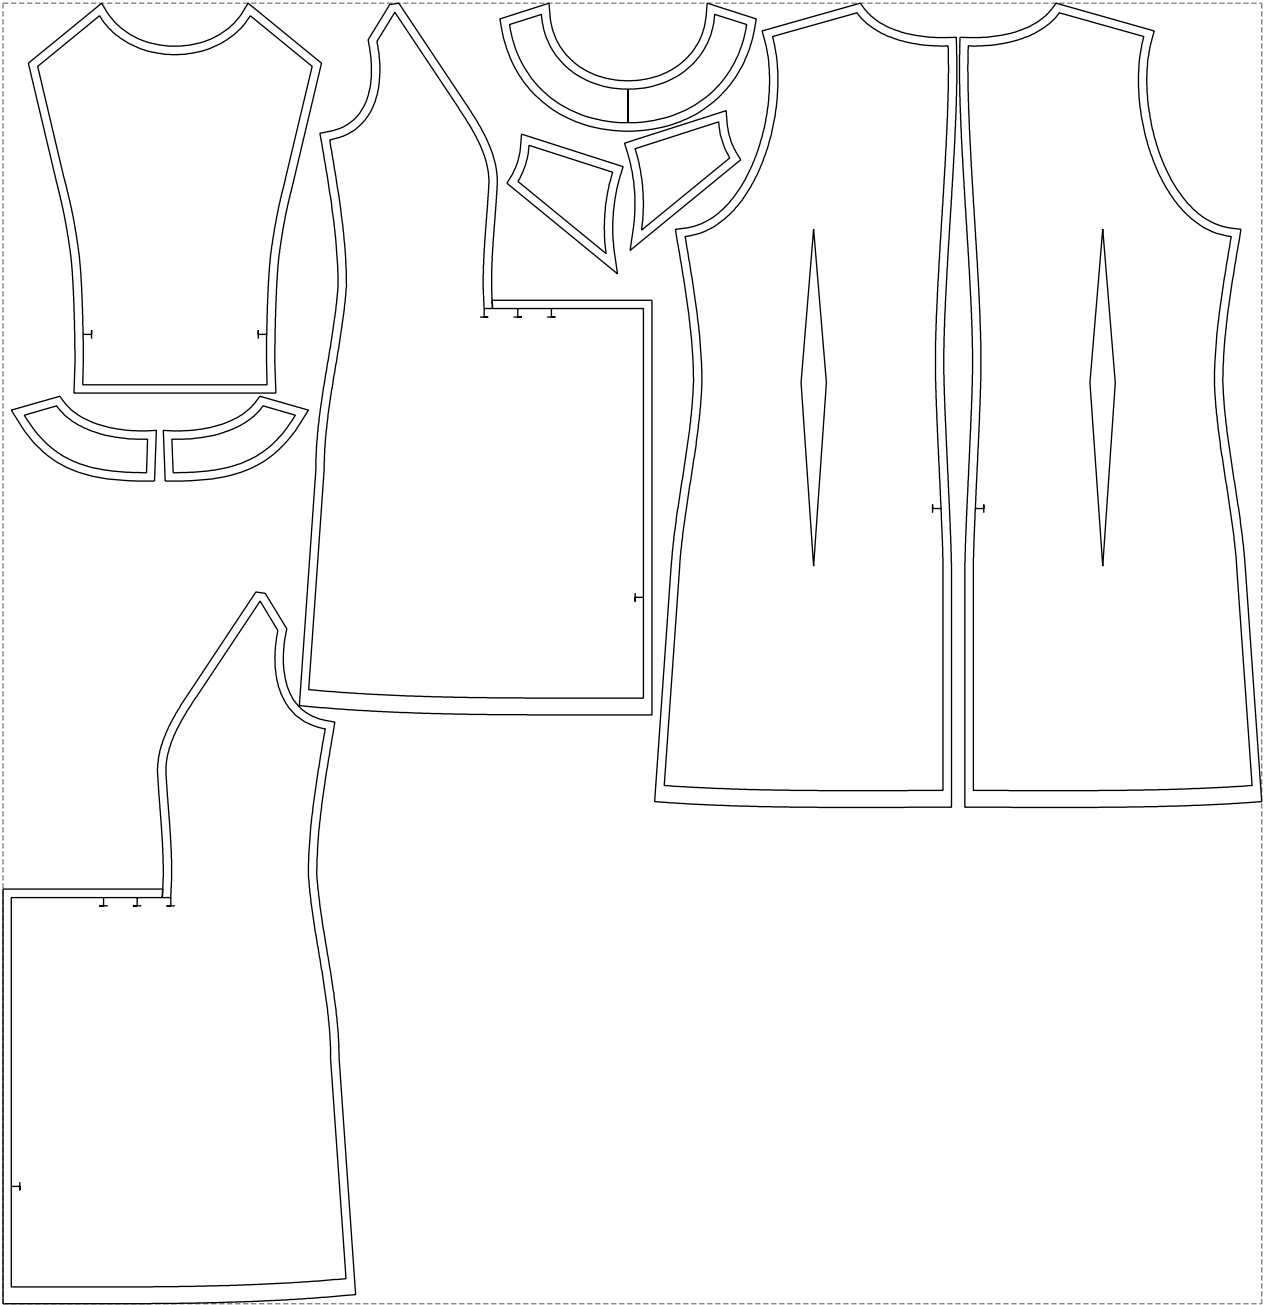

# Example

size:1499.00 x1549.35 mm

Maneken =1 ver.0

rz\_1=170

rz\_16=112

rz\_17=96.2

rz\_18=94

rz\_19=120