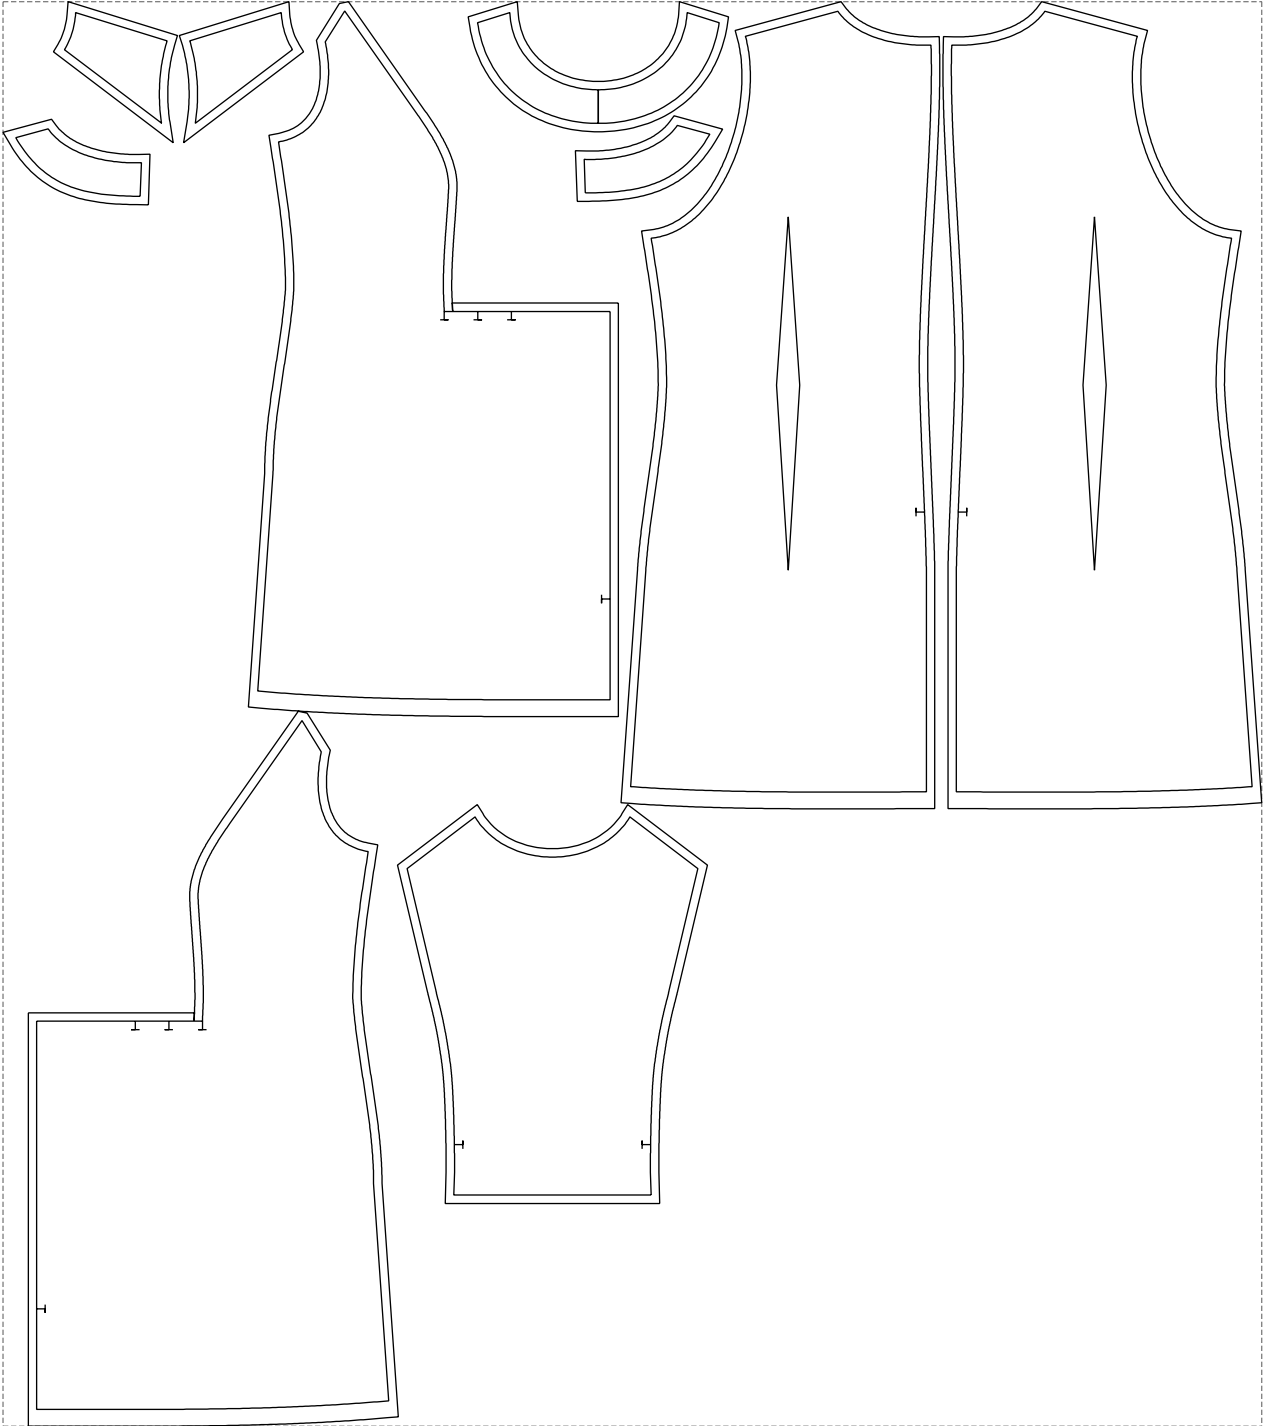

Not for print

Paper size: A4, size:1399.00 x961.61 mm

# Example

size:1499.00 x1697.09 mm

Maneken =1 ver.0

rz\_1=170

rz\_16=120

rz\_17=104

rz\_18=103.6

rz\_19=128

rz\_20=125.1

---

. . . . .  
. . . . .  
. . . . .