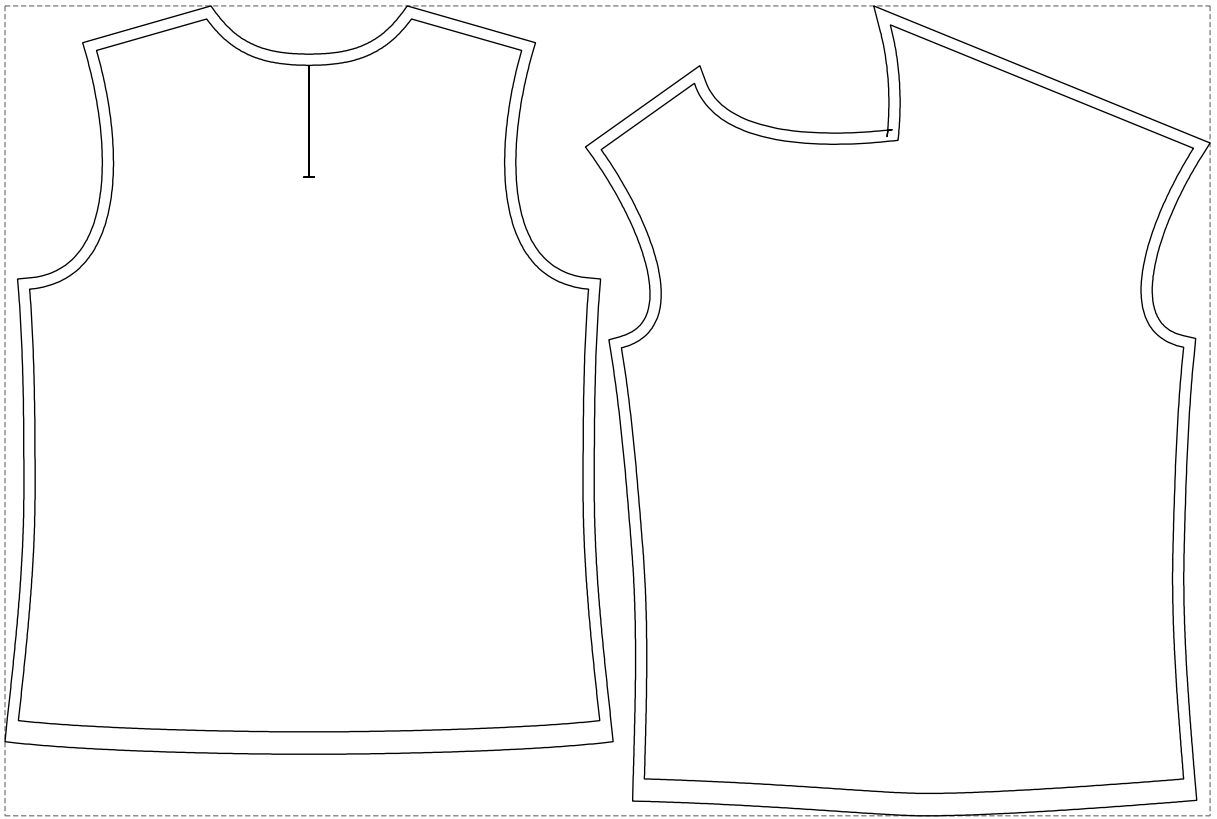

# Example

size:1076.51 x723.49 mm

Maneken =1 ver.0

rz\_1=170

rz\_16=88

rz\_17=75.6

rz\_18=67.6

rz\_19=96