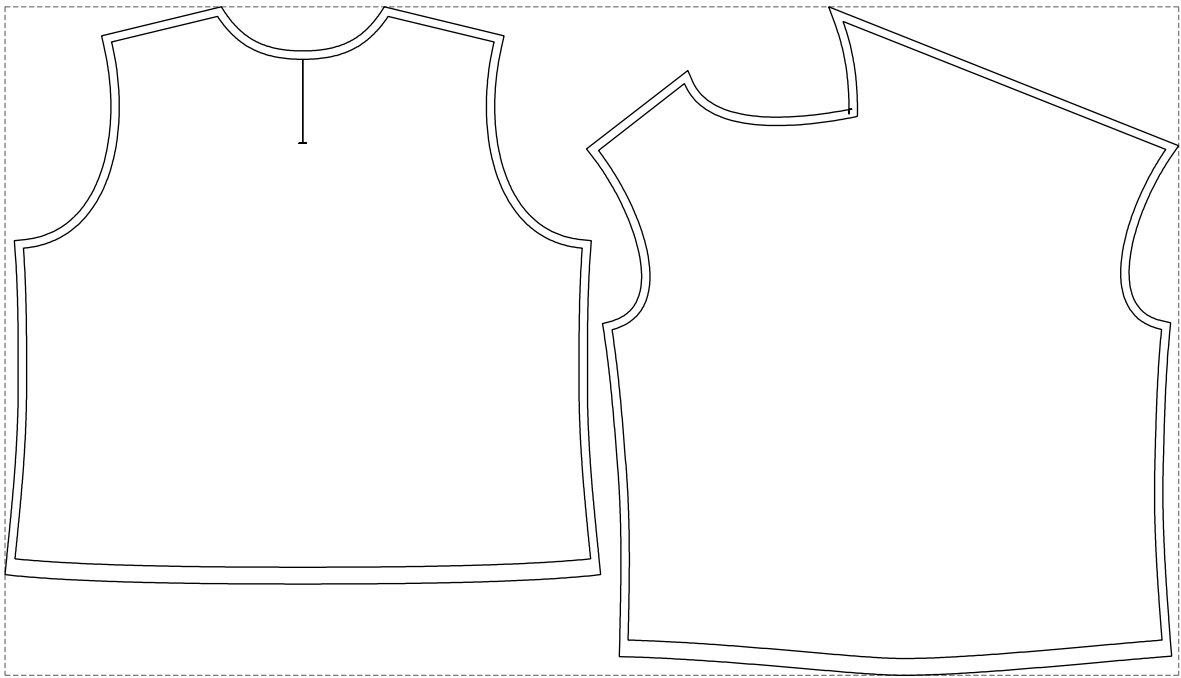

# Example

size:1397.79 x796.26 mm

Maneken =1 ver.0

rz\_1=170

rz\_16=120

rz\_17=104

rz\_18=103.6

rz\_19=128