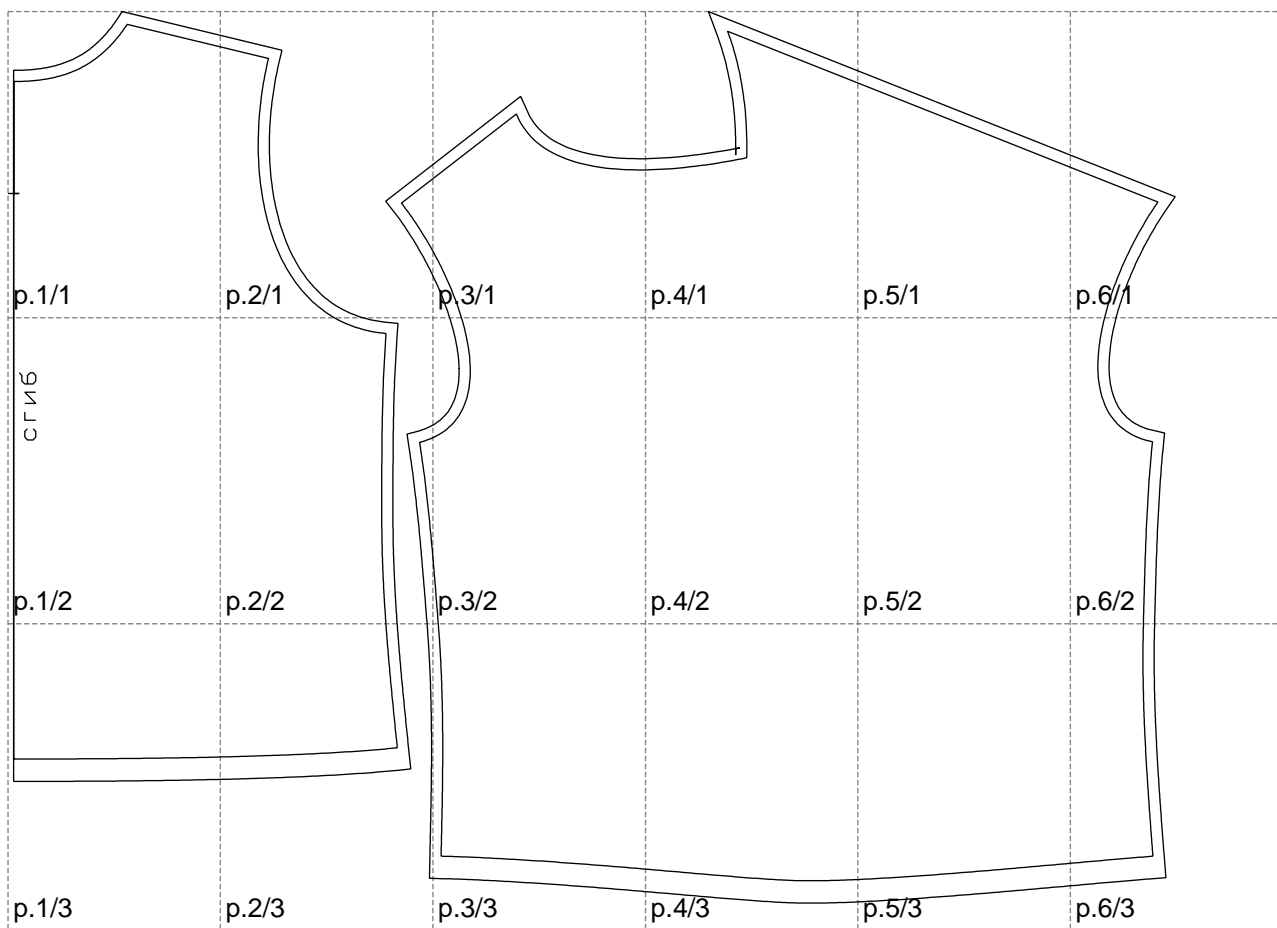

Not for print

Paper size: A4, size:1042.54 x796.26 mm

# Example

size:1397.79 x796.26 mm

Maneken =1 ver.0

rz\_1=170

rz\_16=120

rz\_17=104

rz\_18=103.6

rz\_19=128

rz\_20=125.1

---

. . . . .  
. . . . .  
. . . . .