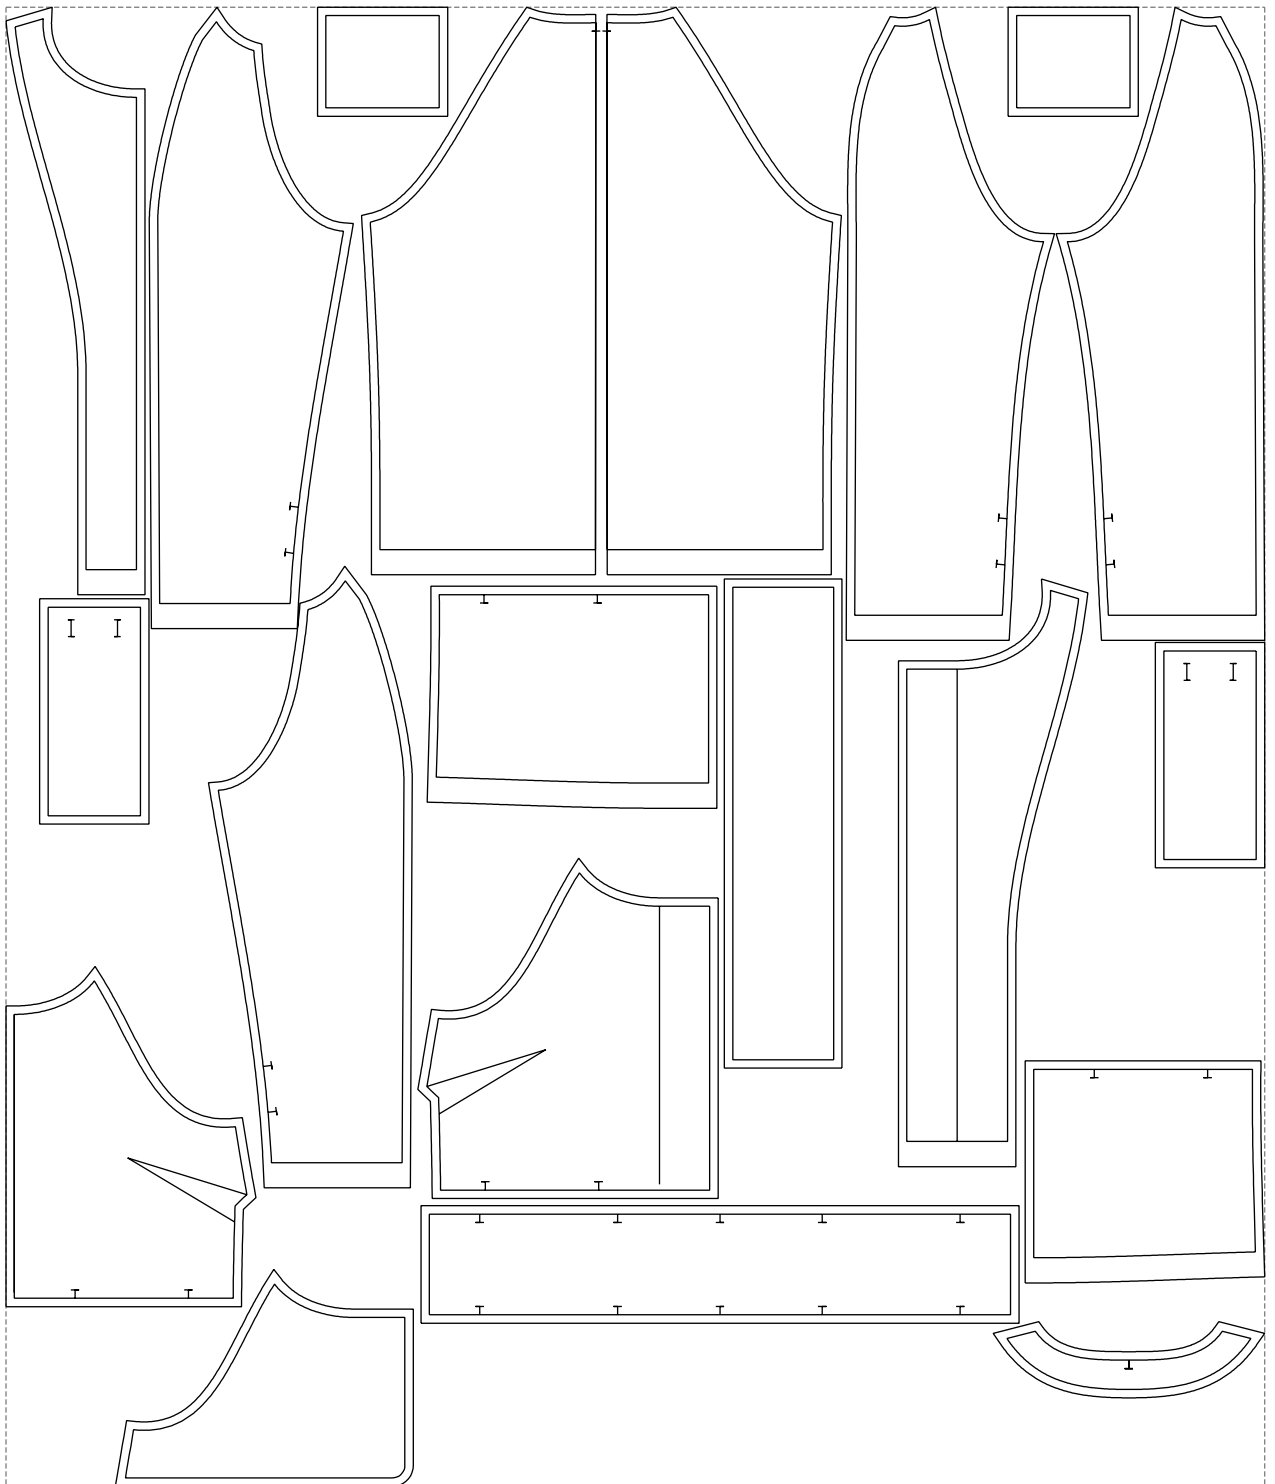

Not for print

Paper size: A4, size:1399.00 x1501.20 mm

# Example

size:1499.00 x1761.91 mm

Maneken =1 ver.0

rz\_1=170

rz\_16=88

rz\_17=75.6

rz\_18=67.6

rz\_19=96

rz\_20=94.6

---

. . . . .  
. . . . .  
. . . . .