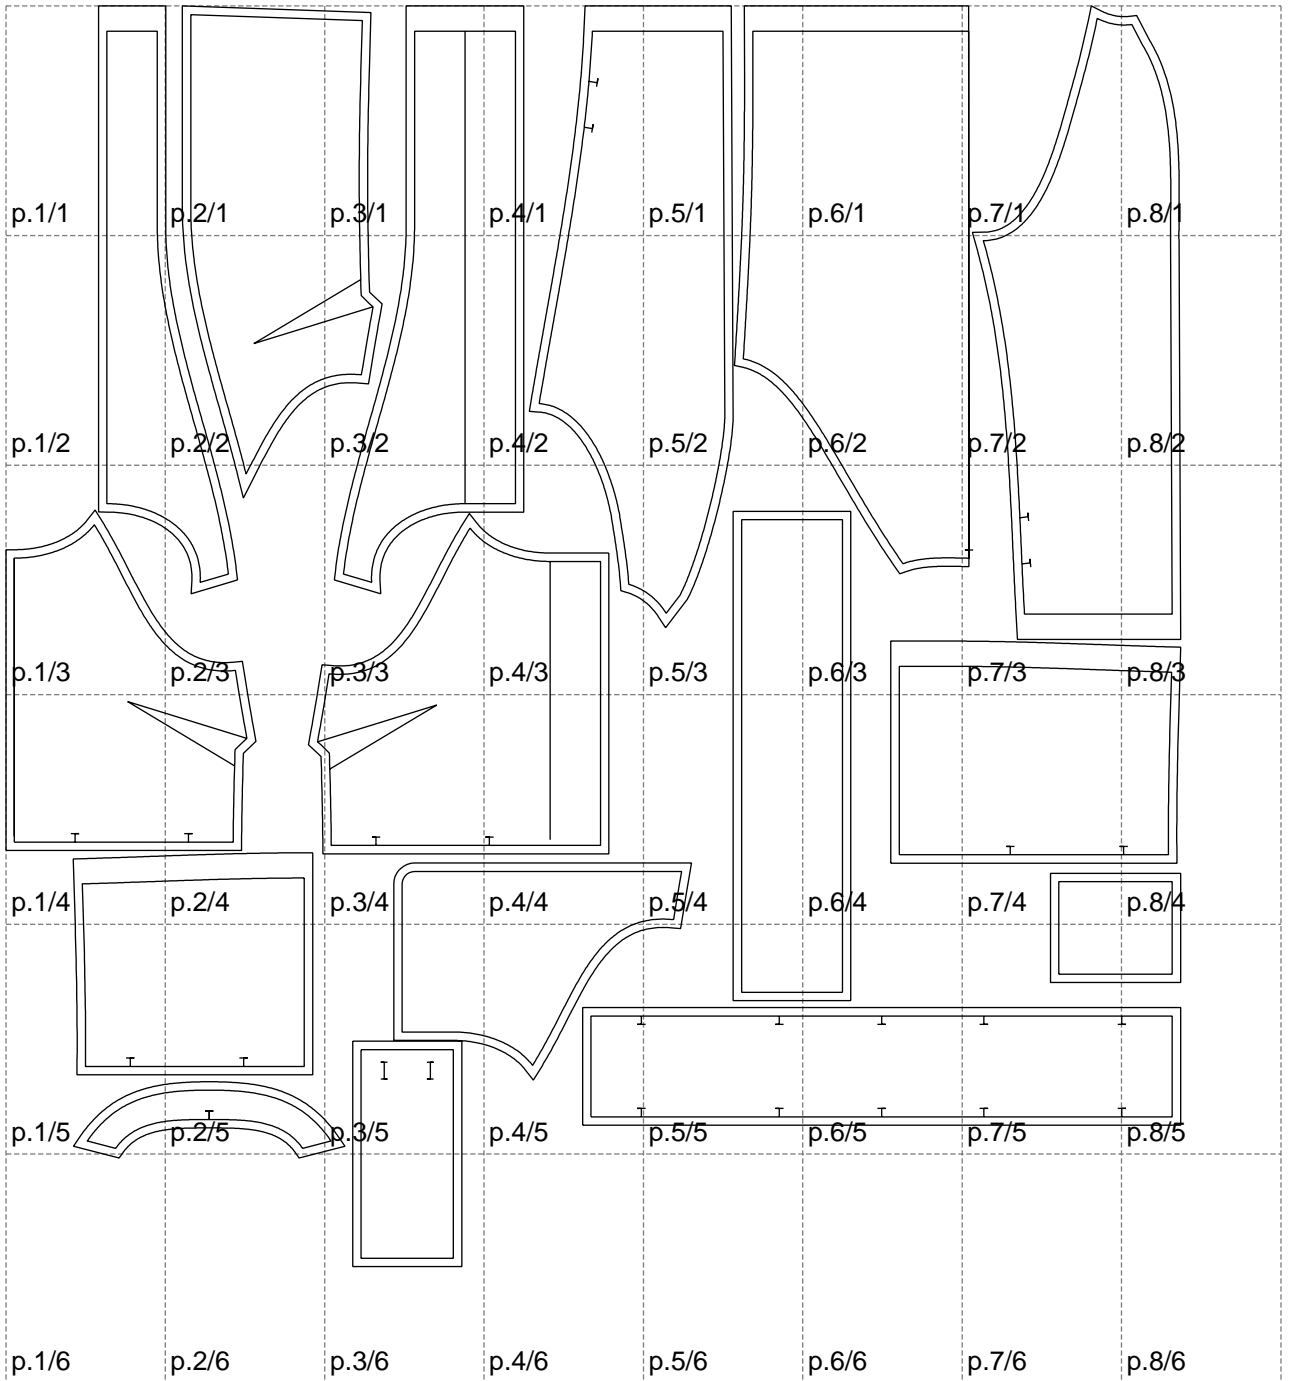

Not for print

Paper size: A4, size:1399.00 x1501.20 mm

# Example

size:1499.00 x1761.91 mm

Maneken =1 ver.0

rz\_1=170

rz\_16=88

rz\_17=75.6

rz\_18=67.6

rz\_19=96

rz\_20=94.6

---

. . . . .  
. . . . .  
. . . . .