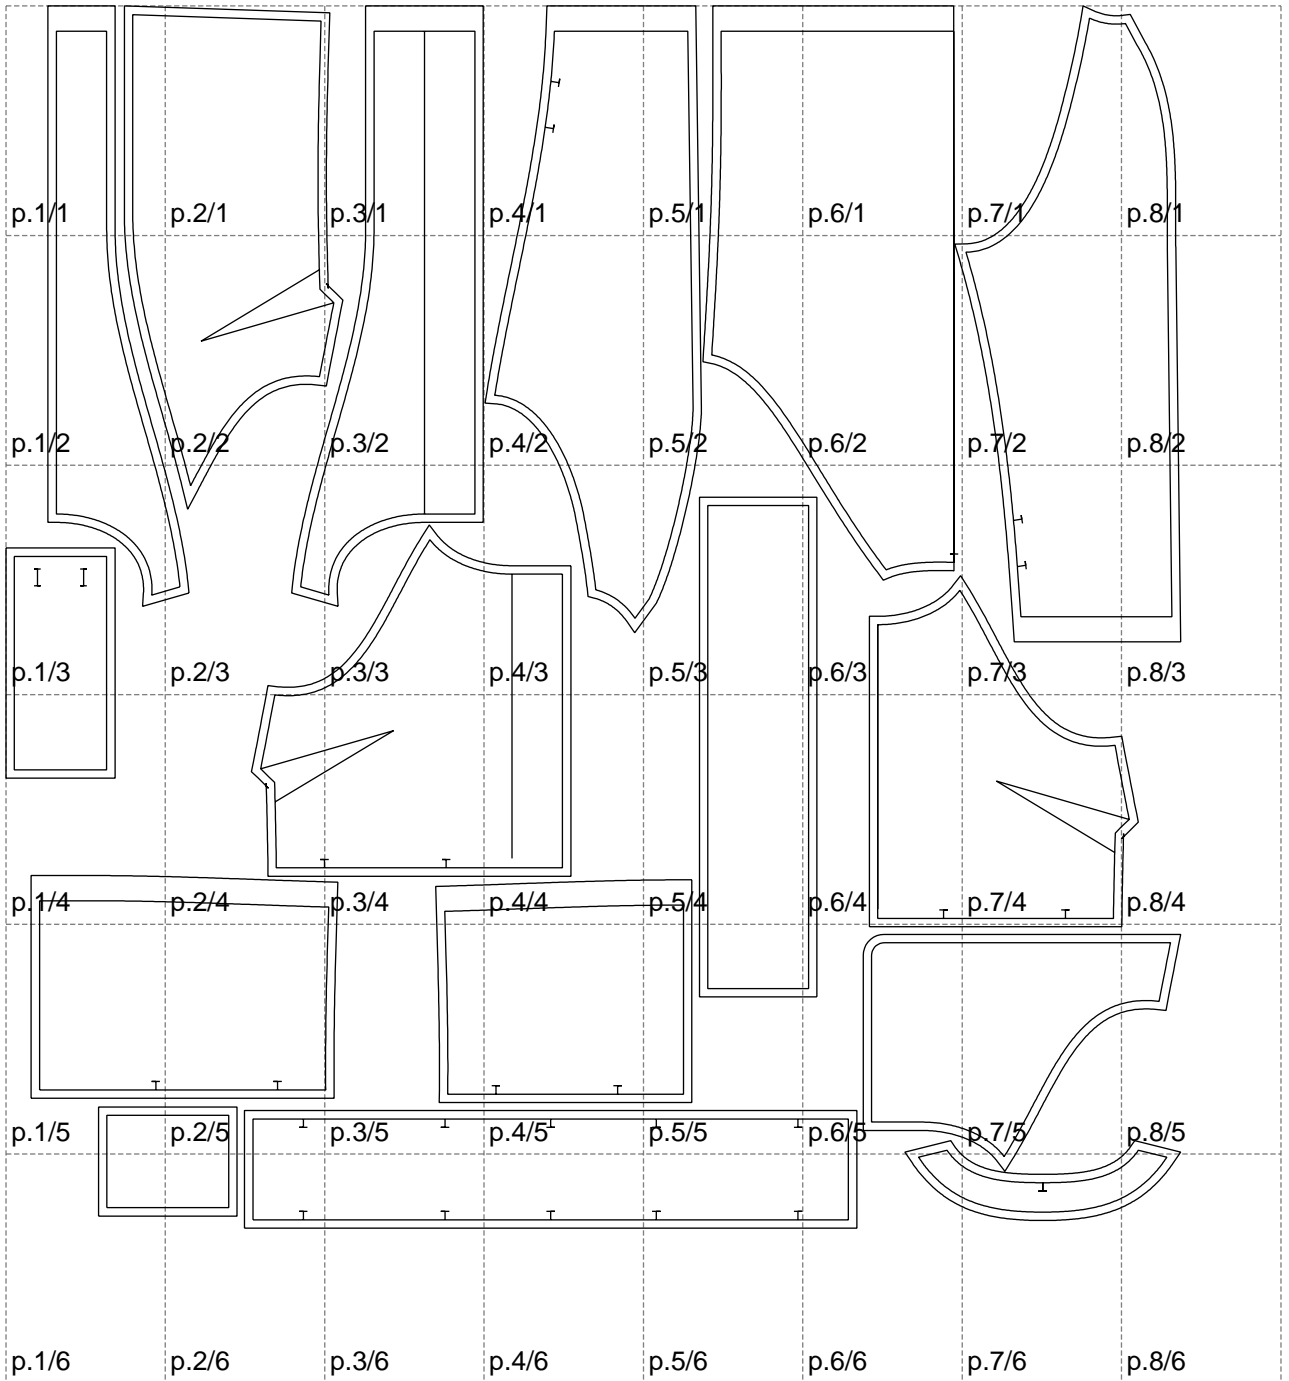

Not for print

Paper size: A4, size:1399.00 x1455.37 mm

# Example

size:1468.99 x1828.87 mm

Maneken =1 ver.0

rz\_1=170

rz\_16=96

rz\_17=82

rz\_18=76

rz\_19=104

rz\_20=101.8

---

. . . . .  
. . . . .  
. . . . .