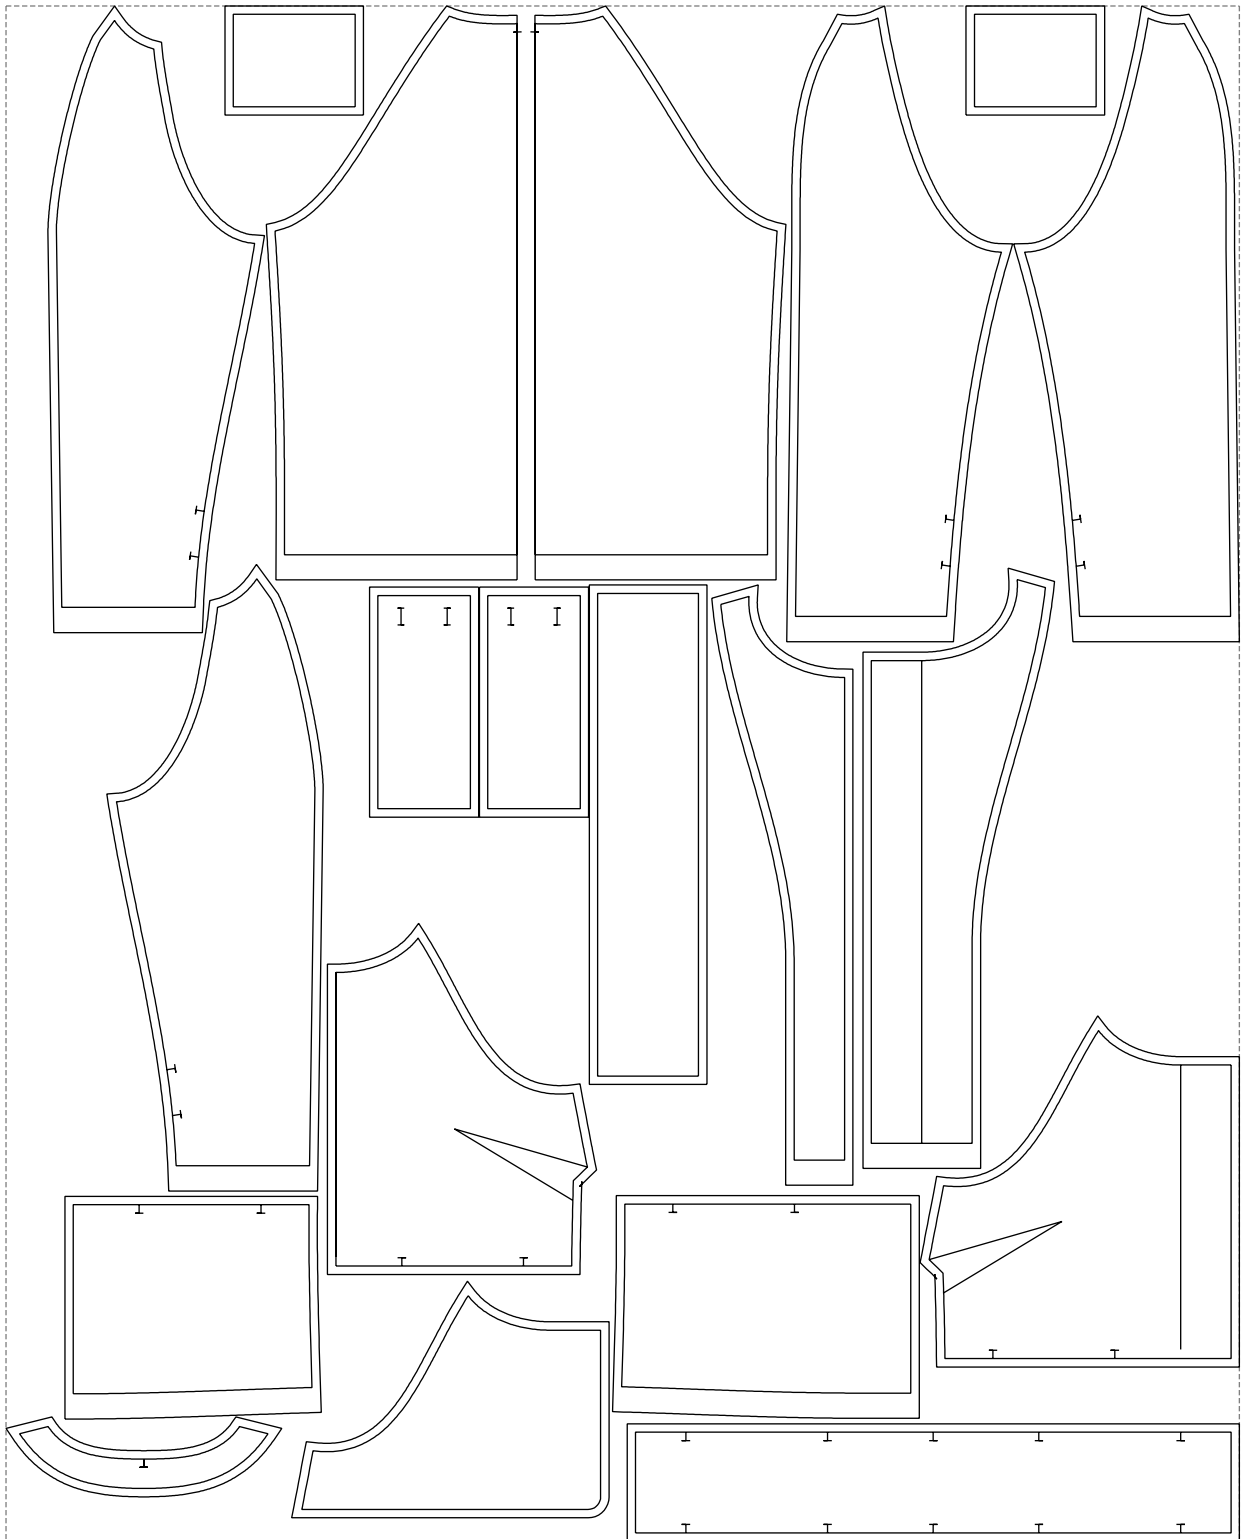

Not for print

Paper size: A4, size:1399.00 x1455.37 mm

# Example

size:1468.99 x1828.87 mm

Maneken =1 ver.0

rz\_1=170

rz\_16=96

rz\_17=82

rz\_18=76

rz\_19=104

rz\_20=101.8

---

. . . . .  
. . . . .  
. . . . .