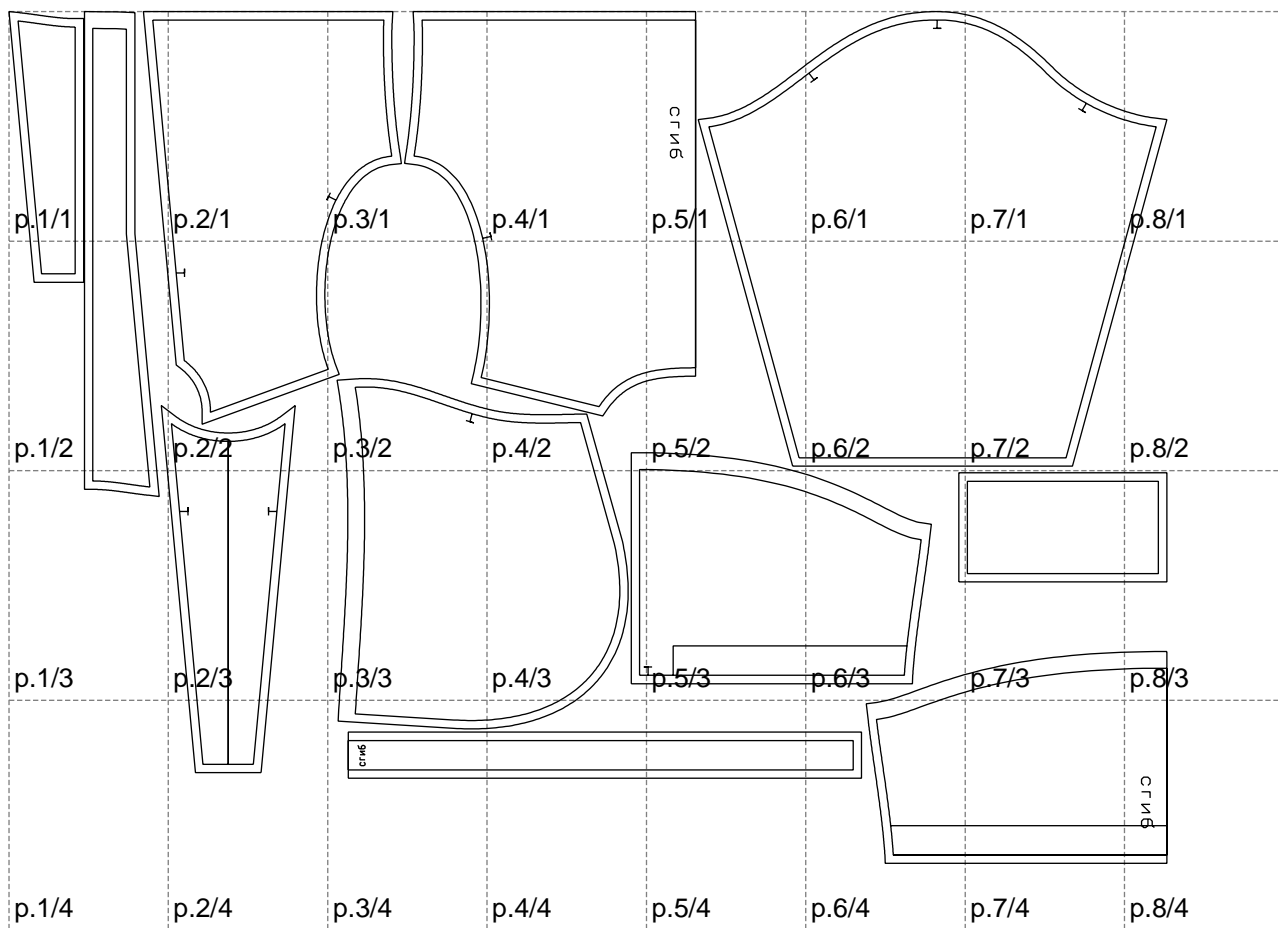

Not for print

Paper size: A4, size:1379.00 x1014.33 mm

# Example

size:1499.00 x1942.34 mm

Maneken =1 ver.0

rz\_1=170

rz\_16=112

rz\_17=96.2

rz\_18=94

rz\_19=120

rz\_20=117

---

. . . . .  
. . . . .  
. . . . .