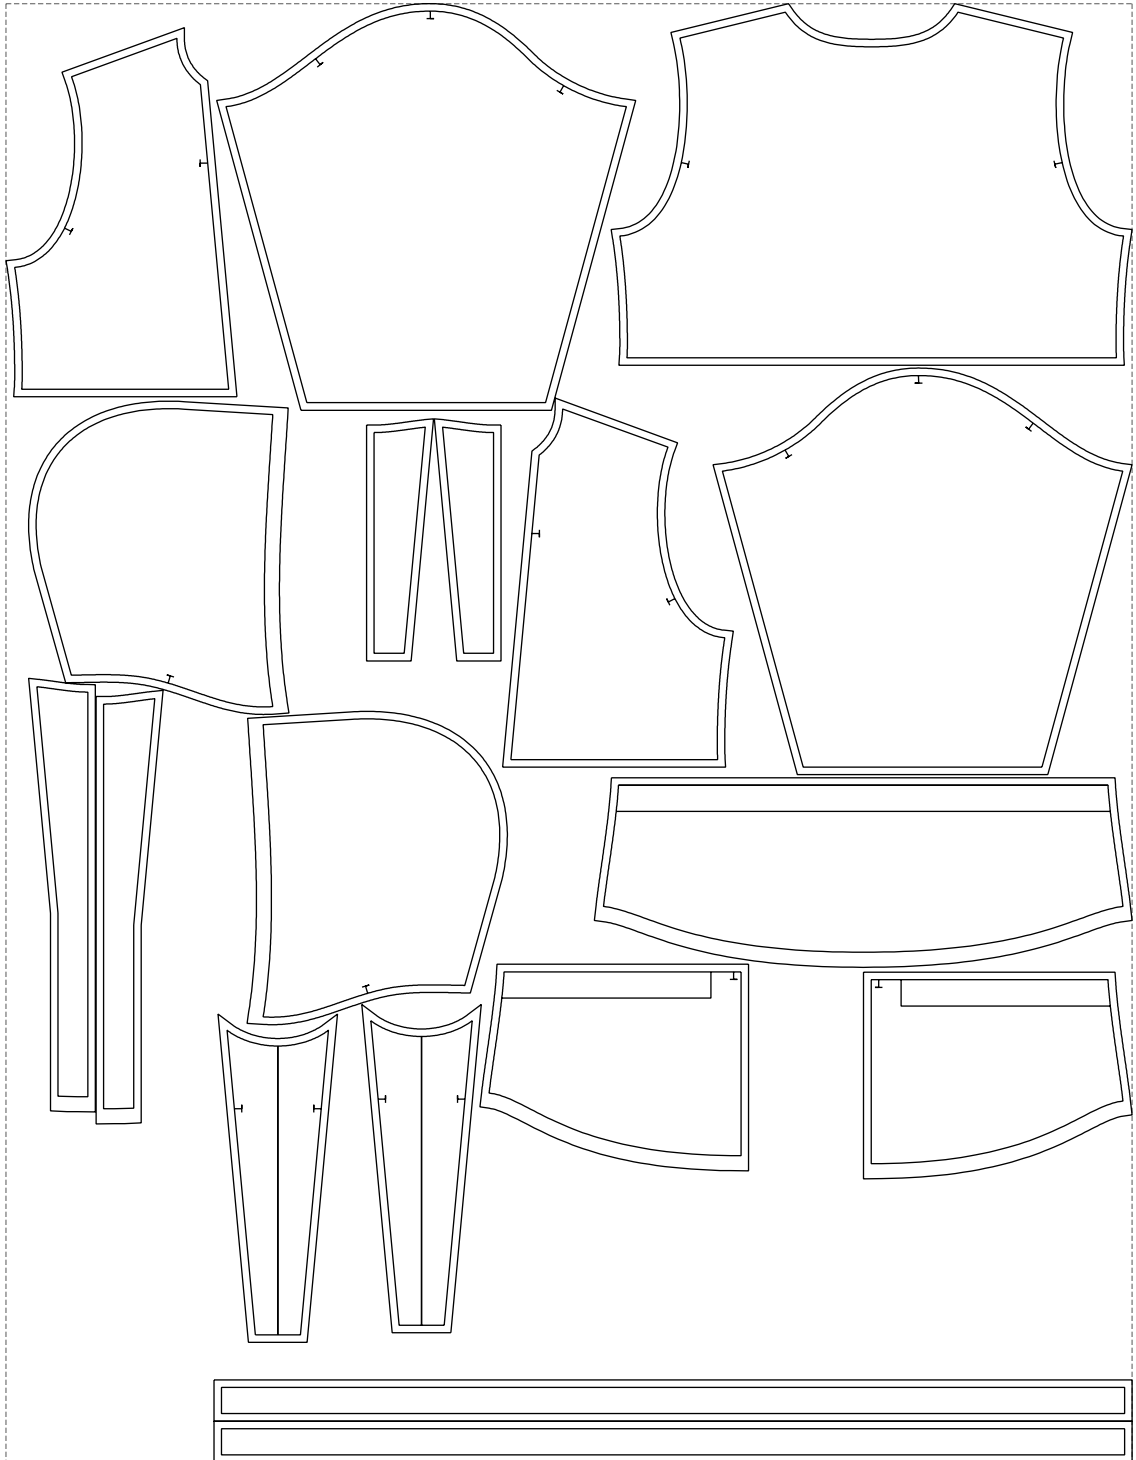

# Example

size:1499.00 x1942.34 mm

Maneken =1 ver.0

rz\_1=170

rz\_16=112

rz\_17=96.2

rz\_18=94

rz\_19=120