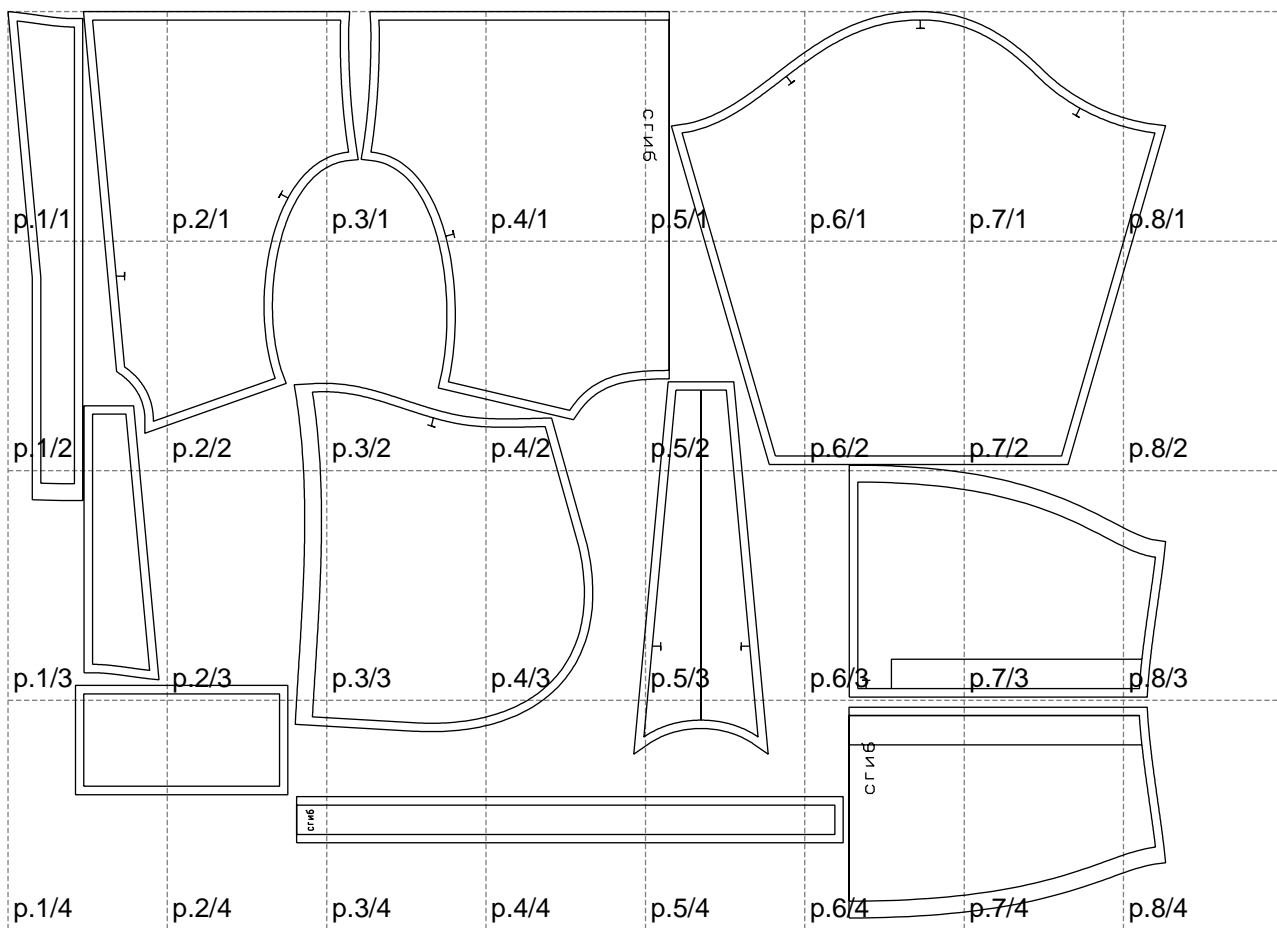

Not for print

Paper size: A4, size:1378.85 x1079.34 mm

# Example

size:1499.00 x2082.94 mm

Maneken =1 ver.0

rz\_1=170

rz\_16=120

rz\_17=104

rz\_18=103.6

rz\_19=128

rz\_20=125.1

---

. . . . .  
. . . . .  
. . . . .