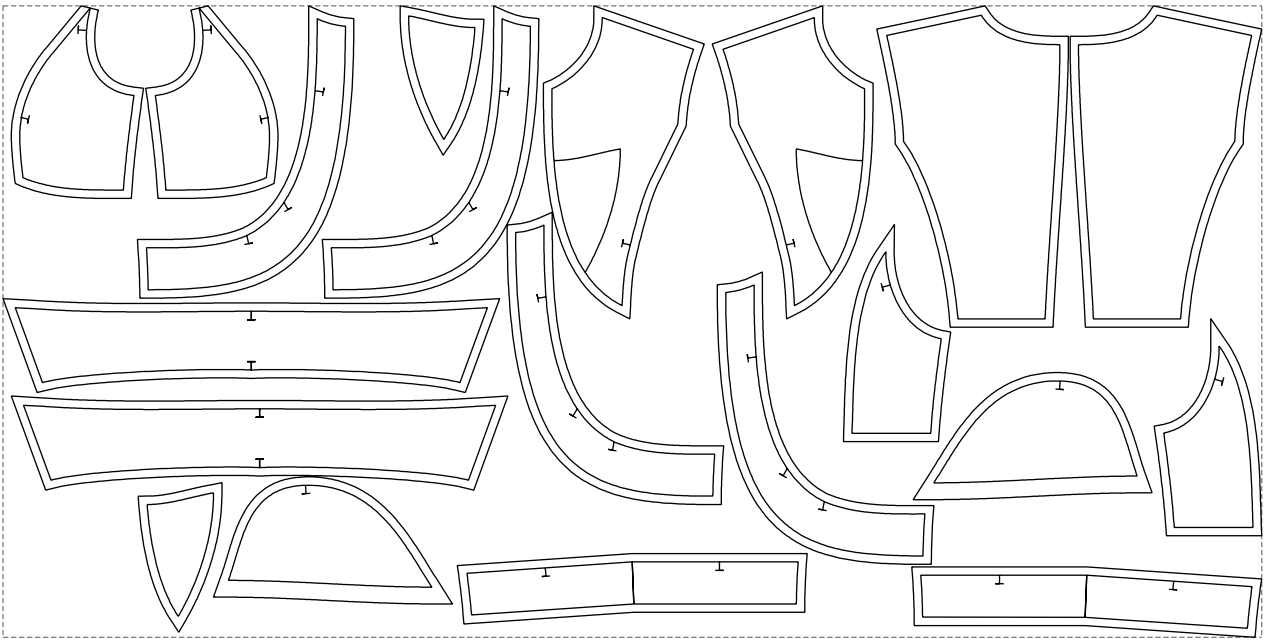

Not for print

Paper size: A4, size:1399.00 x382.81 mm

# Example

size:1499.00 x752.13 mm

Maneken =1 ver.0

rz\_1=170

rz\_16=92

rz\_17=78.8

rz\_18=71.8

rz\_19=100

rz\_20=98.1

---

. . . . .  
. . . . .  
. . . . .