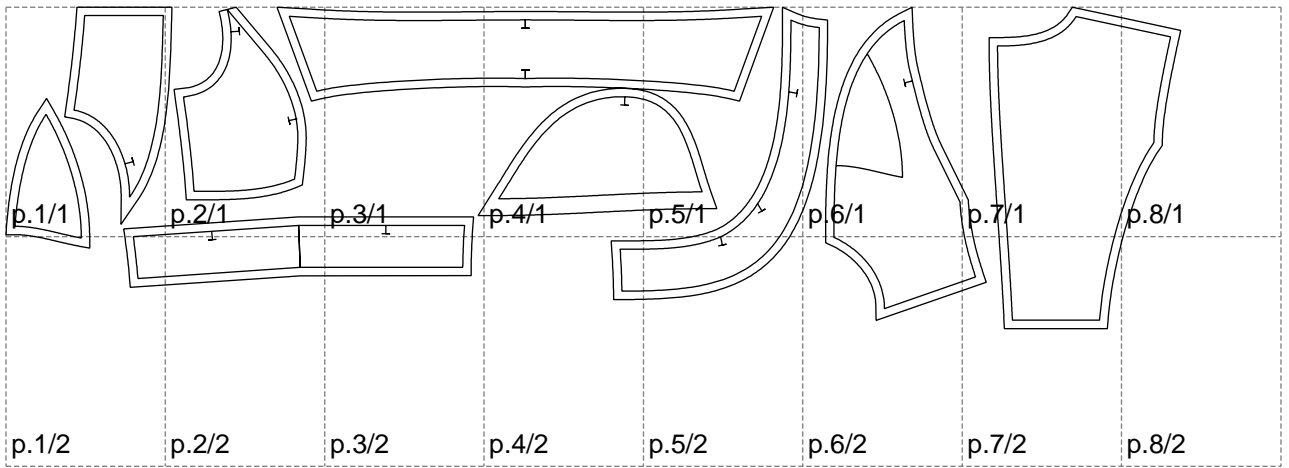

Not for print

Paper size: A4, size:1399.00 x382.81 mm

# Example

size:1499.00 x752.13 mm

Maneken =1 ver.0

rz\_1=170

rz\_16=92

rz\_17=78.8

rz\_18=71.8

rz\_19=100

rz\_20=98.1

---

. . . . .  
. . . . .  
. . . . .