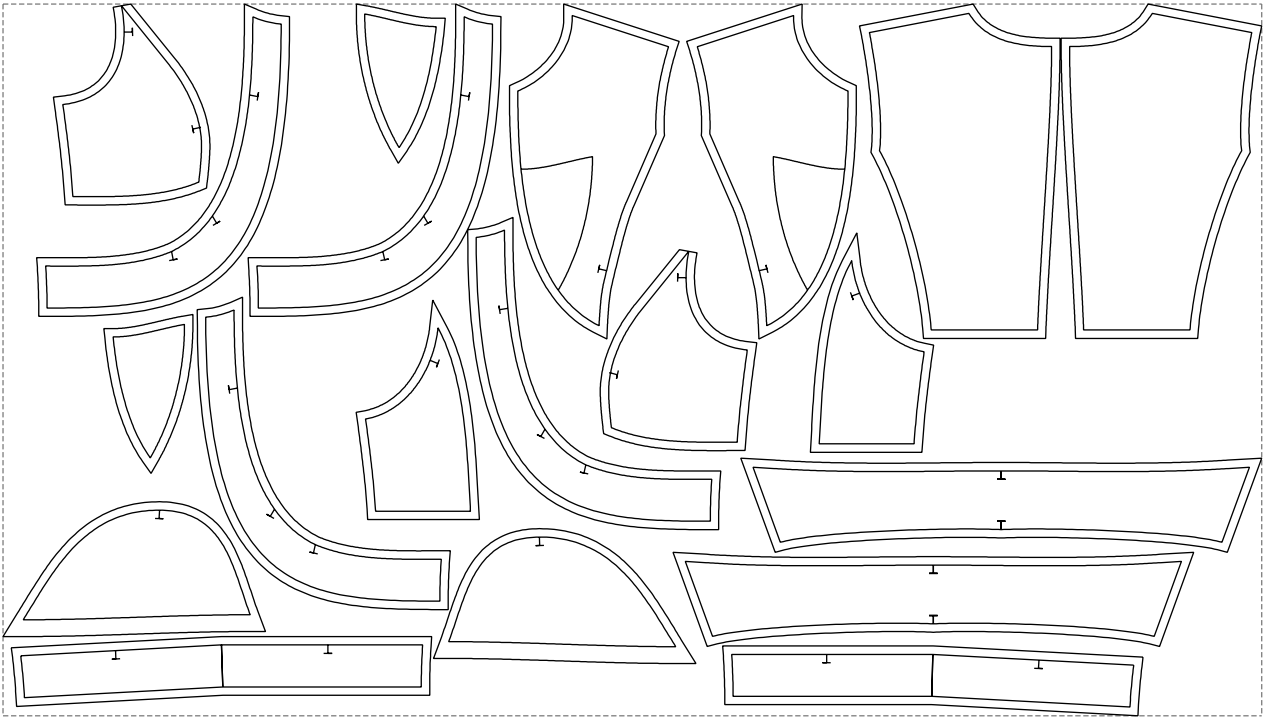

Not for print

Paper size: A4, size:1388.90 x463.76 mm

# Example

size:1499.00 x847.86 mm

Maneken =1 ver.0

rz\_1=170

rz\_16=108

rz\_17=92.5

rz\_18=89.2

rz\_19=116