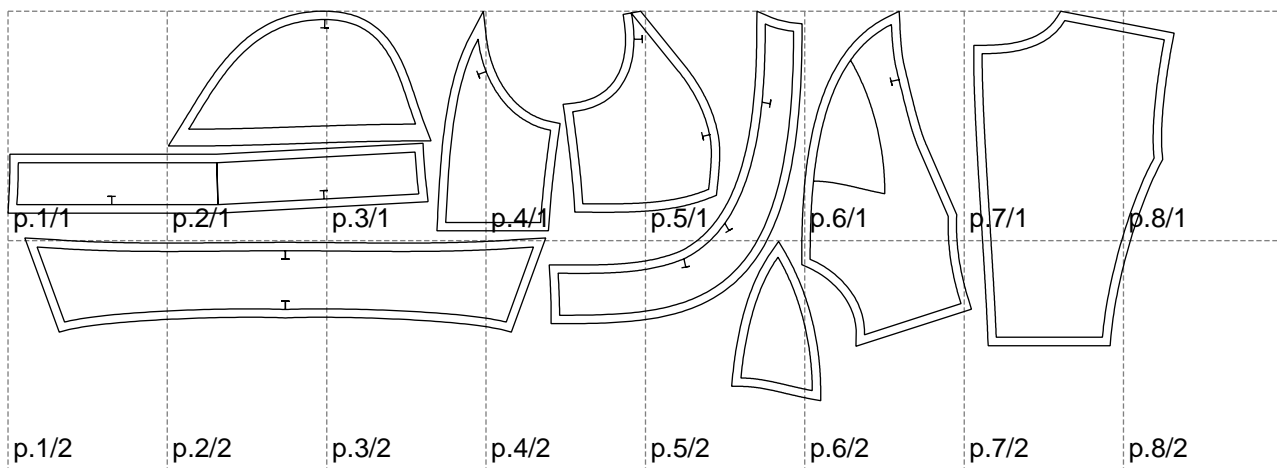

Not for print

Paper size: A4, size:1388.90 x463.76 mm

# Example

size:1499.00 x847.86 mm

Maneken =1 ver.0

rz\_1=170

rz\_16=108

rz\_17=92.5

rz\_18=89.2

rz\_19=116