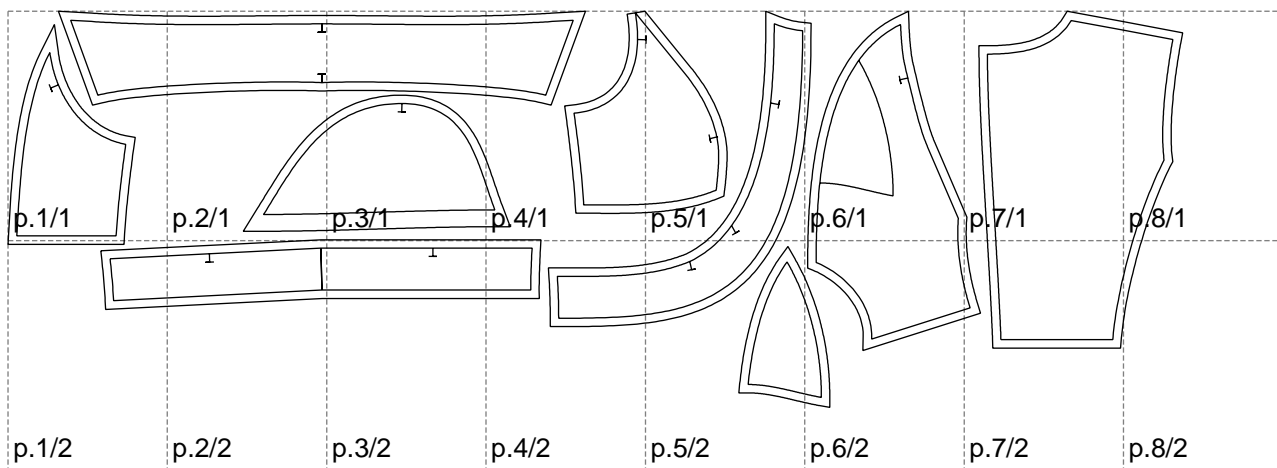

Not for print

Paper size: A4, size:1399.00 x471.87 mm

# Example

size:1499.00 x916.48 mm

Maneken =1 ver.0

rz\_1=170

rz\_16=112

rz\_17=96.2

rz\_18=94

rz\_19=120