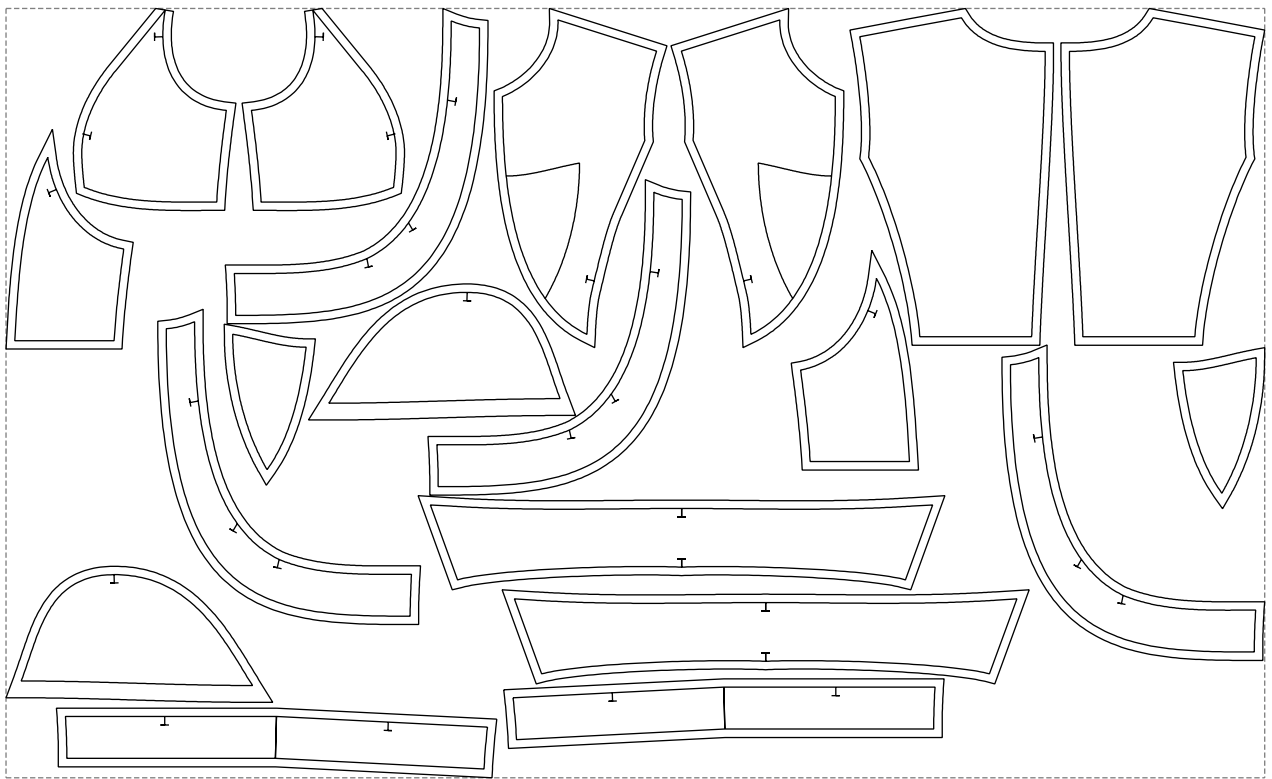

Not for print

Paper size: A4, size:1399.00 x471.87 mm

# Example

size:1499.00 x916.48 mm

Maneken =1 ver.0

rz\_1=170

rz\_16=112

rz\_17=96.2

rz\_18=94

rz\_19=120

rz\_20=117

---

. . . . .  
. . . . .  
. . . . .