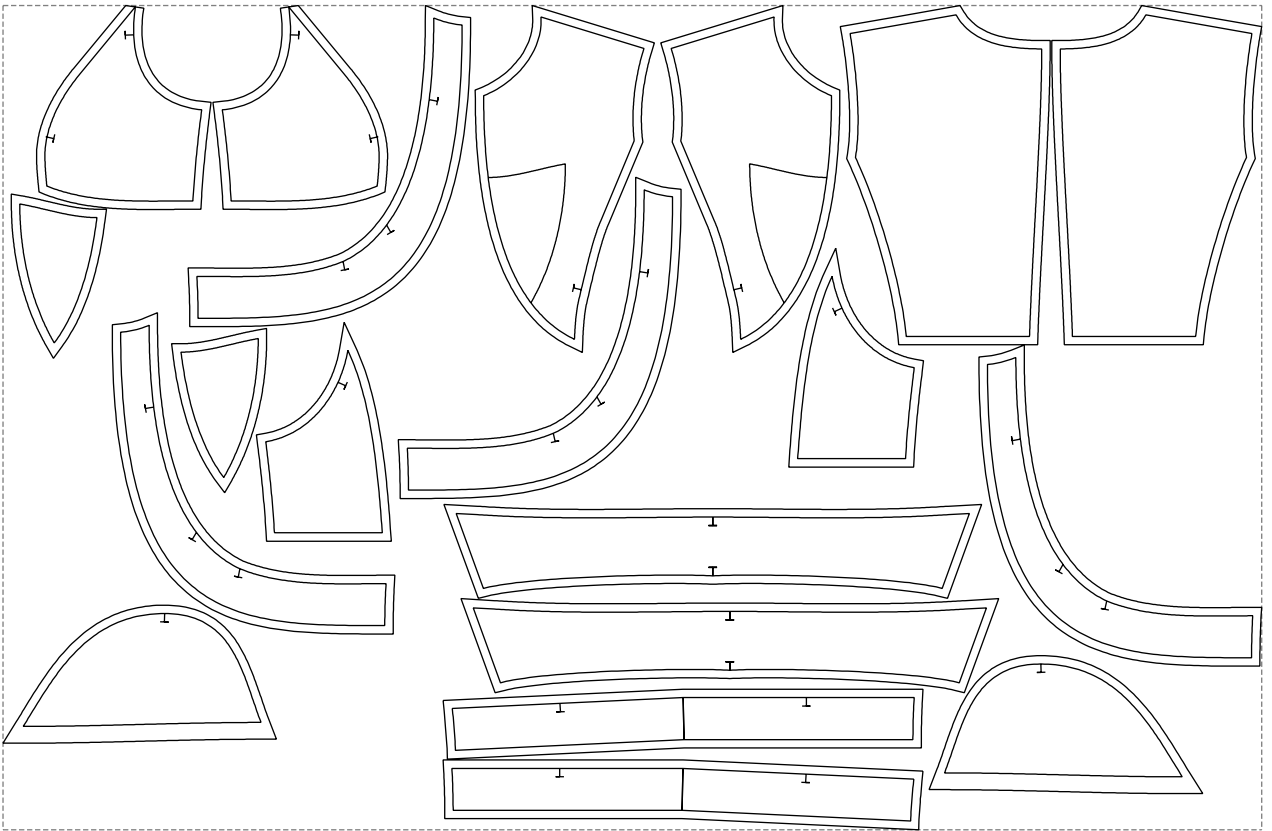

Not for print

Paper size: A4, size:1378.82 x481.18 mm

# Example

size:1499.00 x981.82 mm

Maneken =1 ver.0

rz\_1=170

rz\_16=120

rz\_17=104

rz\_18=103.6

rz\_19=128

rz\_20=125.1

---

. . . . .  
. . . . .  
. . . . .