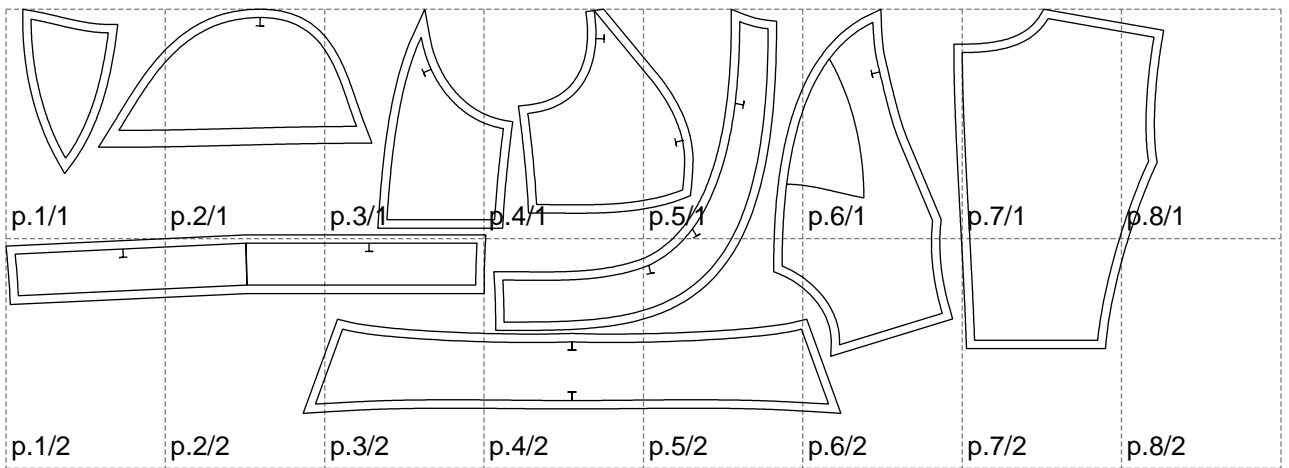

Not for print

Paper size: A4, size:1378.82 x481.18 mm

# Example

size:1499.00 x981.82 mm

Maneken =1 ver.0

rz\_1=170

rz\_16=120

rz\_17=104

rz\_18=103.6

rz\_19=128

rz\_20=125.1

---

. . . . .  
. . . . .  
. . . . .