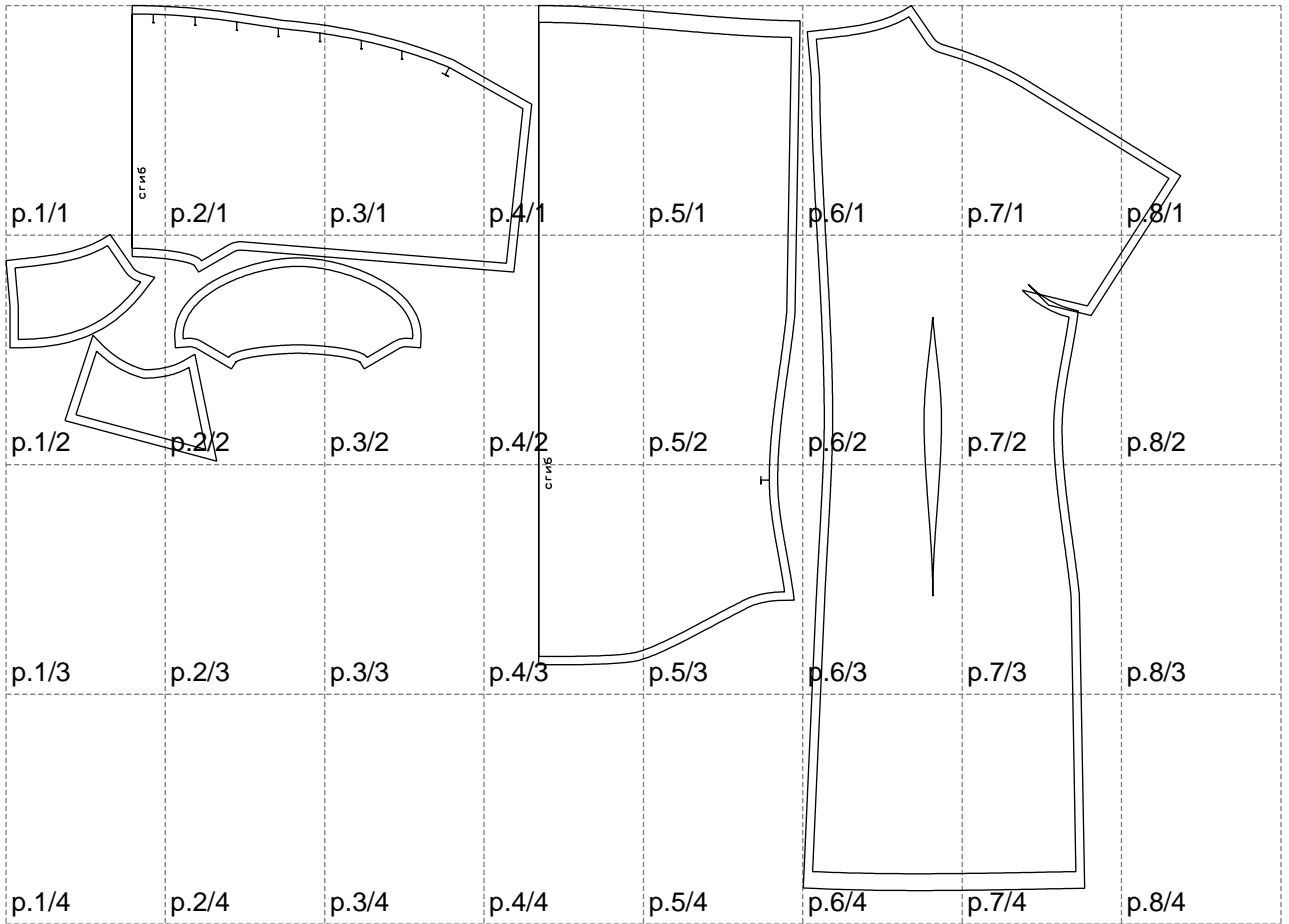

Not for print

Paper size: A4, size:1399.00 x1053.82 mm

# Example

size:1499.00 x2060.14 mm

Maneken =1 ver.0

rz\_1=170

rz\_16=108

rz\_17=92.5

rz\_18=89.2

rz\_19=116

rz\_20=113

---

. . . . .  
. . . . .  
. . . . .