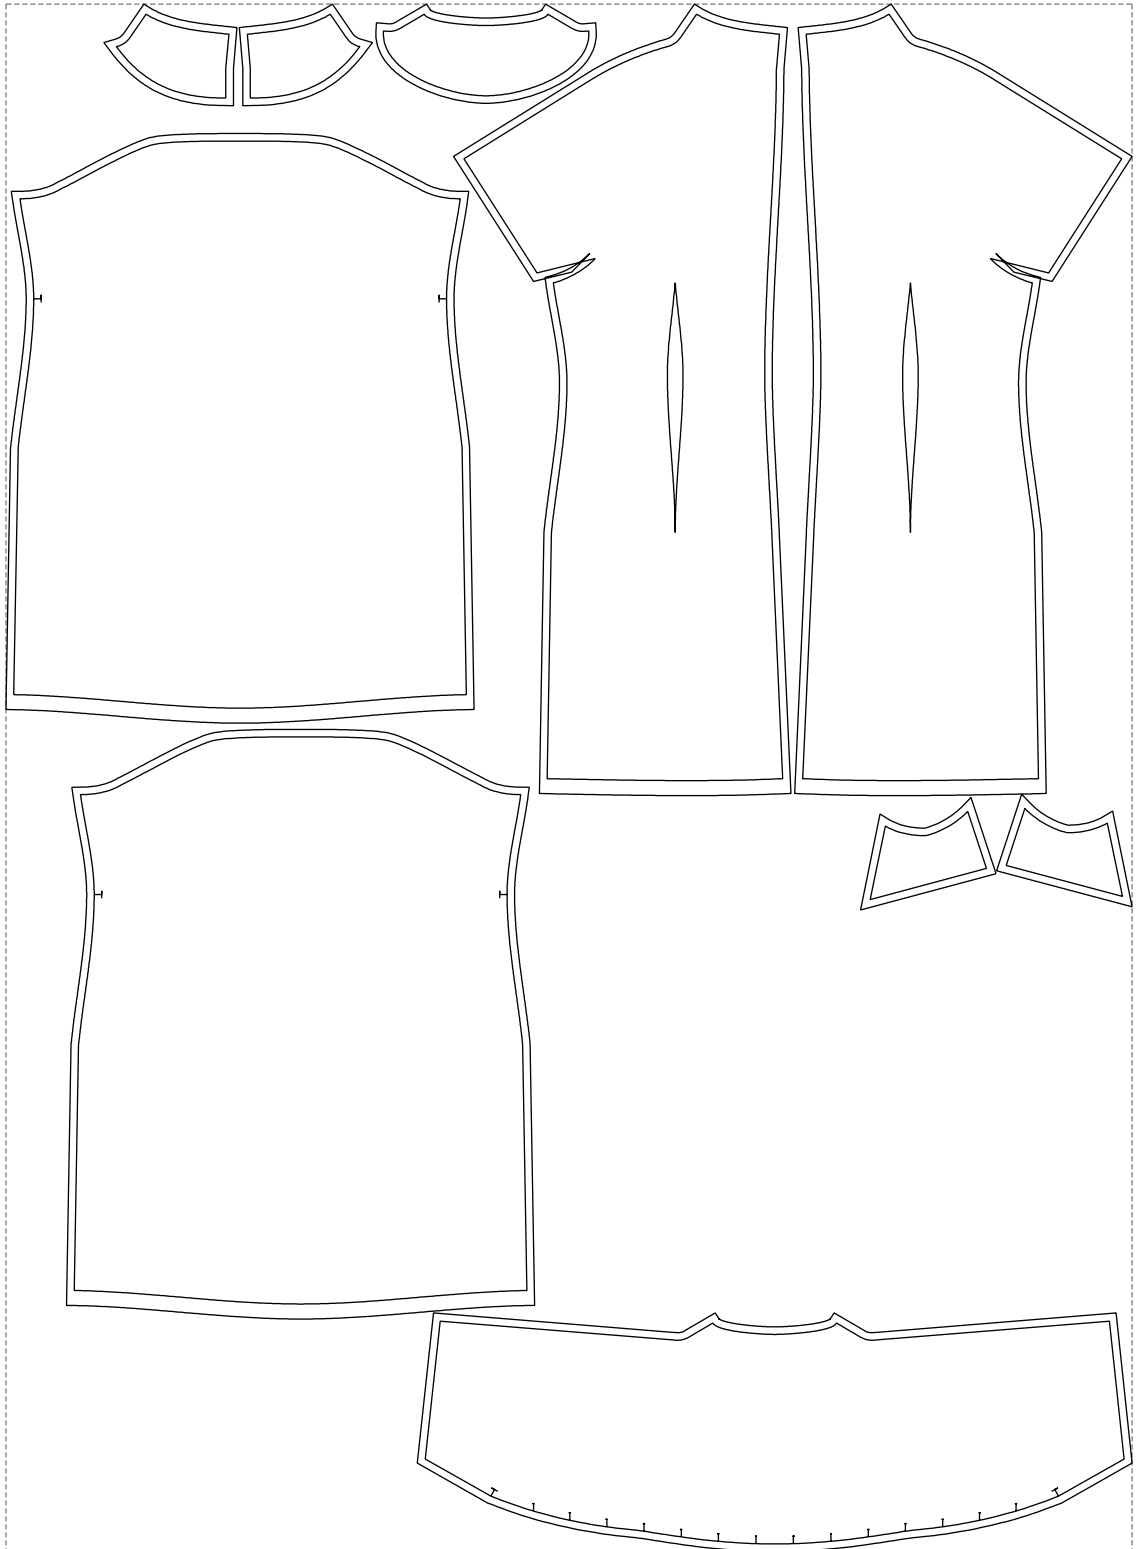

Not for print

Paper size: A4, size:1399.00 x1053.82 mm

# Example

size:1499.00 x2060.14 mm

Maneken =1 ver.0

rz\_1=170

rz\_16=108

rz\_17=92.5

rz\_18=89.2

rz\_19=116