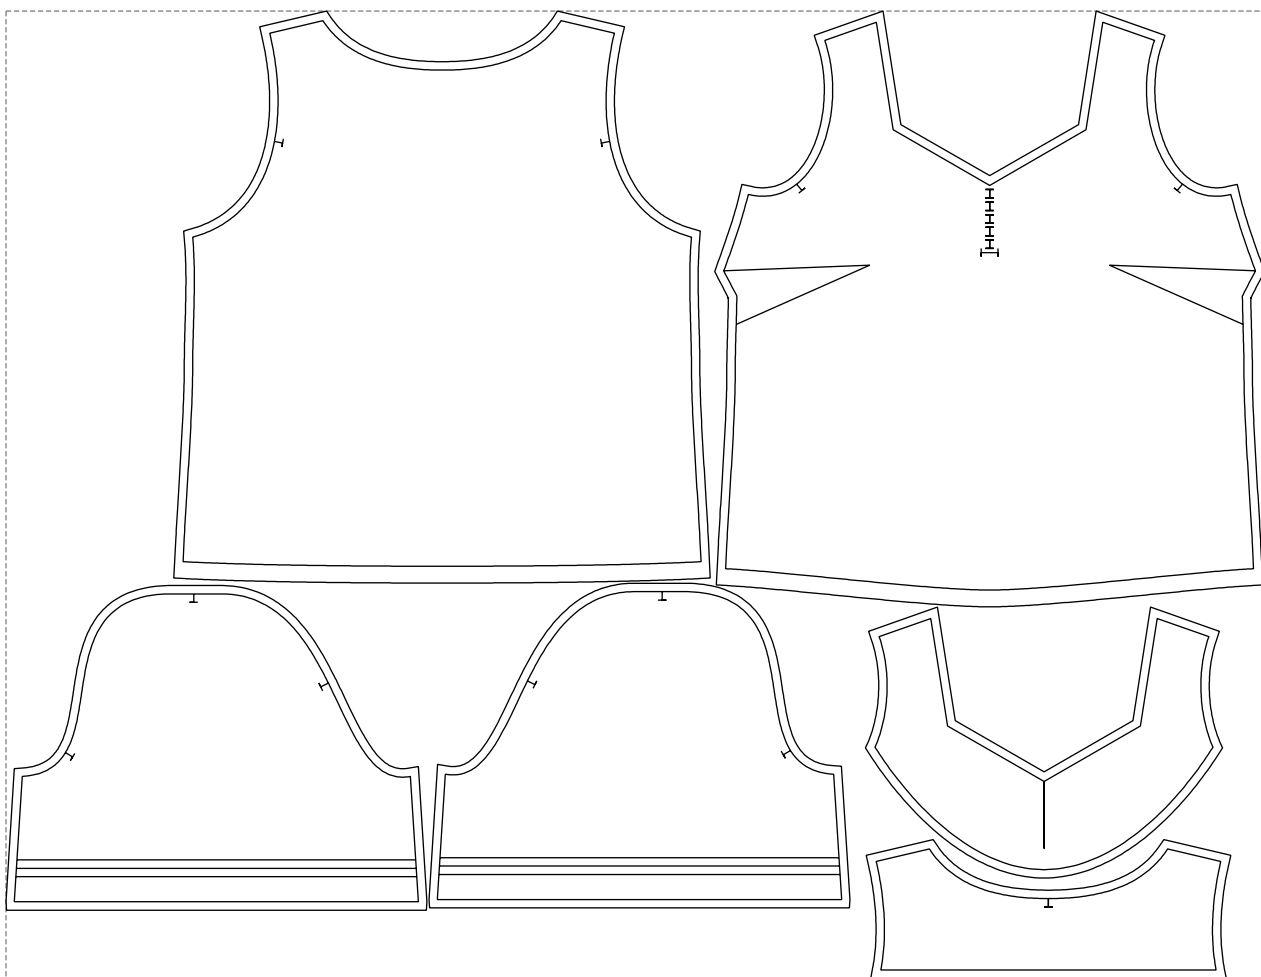

Not for print

Paper size: A4, size:1404.00 x730.58 mm

# Example

size:1499.00 x1152.12 mm

Maneken =1 ver.0

rz\_1=170

rz\_16=108

rz\_17=92.5

rz\_18=89.2

rz\_19=116