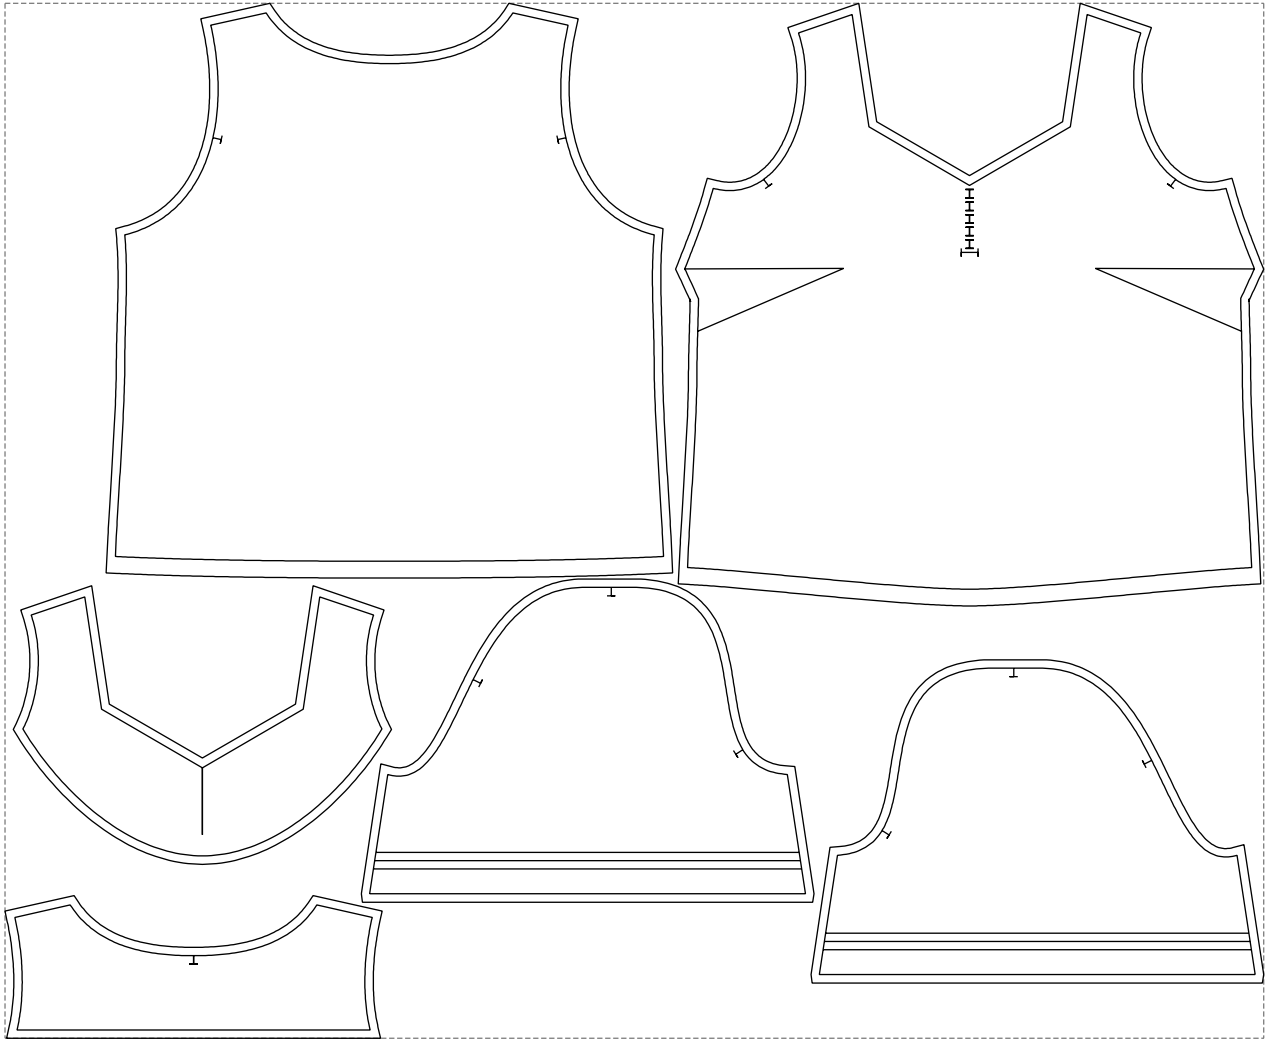

Not for print

Paper size: A4, size:1242.13 x803.71 mm

# Example

size:1499.00 x1232.78 mm

Maneken =1 ver.0

rz\_1=170

rz\_16=116

rz\_17=100

rz\_18=98.8

rz\_19=124