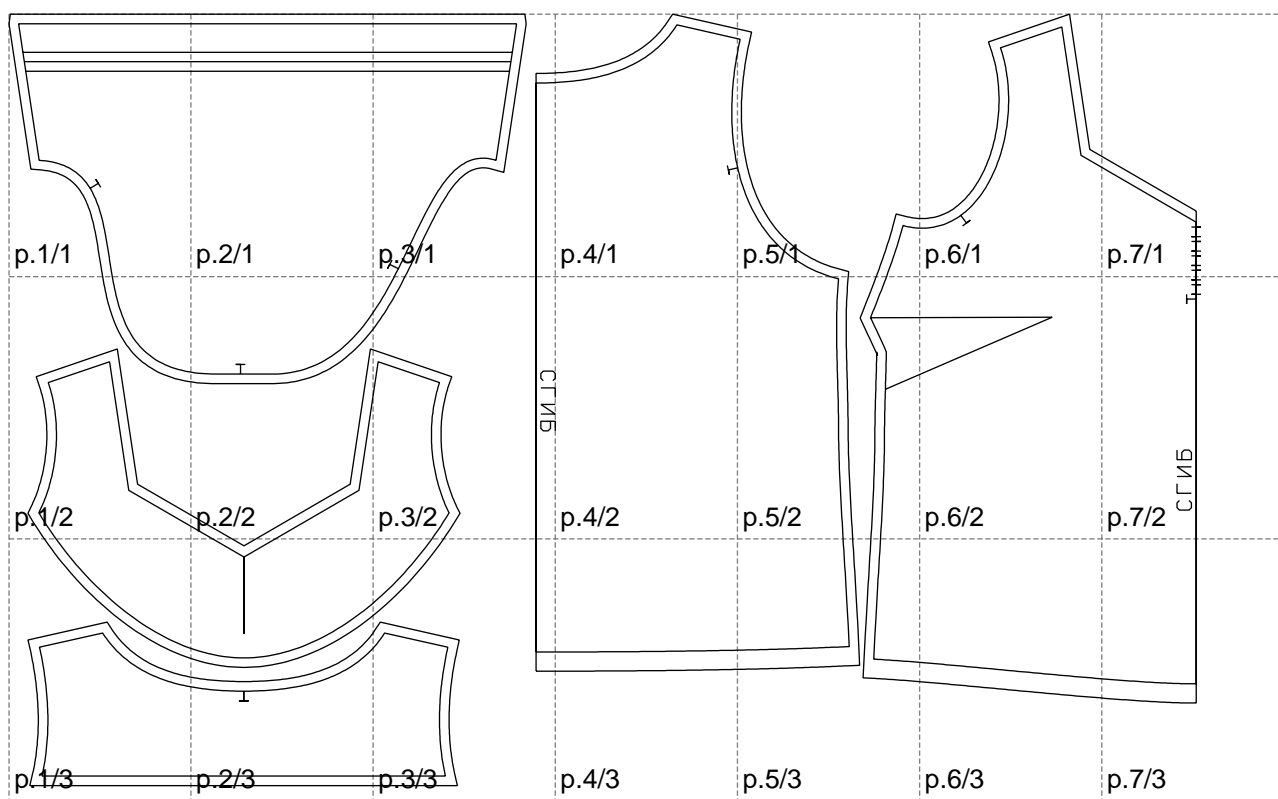

Not for print

Paper size: A4, size:1242.13 x803.71 mm

# Example

size:1499.00 x1232.78 mm

Maneken =1 ver.0

rz\_1=170

rz\_16=116

rz\_17=100

rz\_18=98.8

rz\_19=124

rz\_20=121

---

. . . . .  
. . . . .  
. . . . .