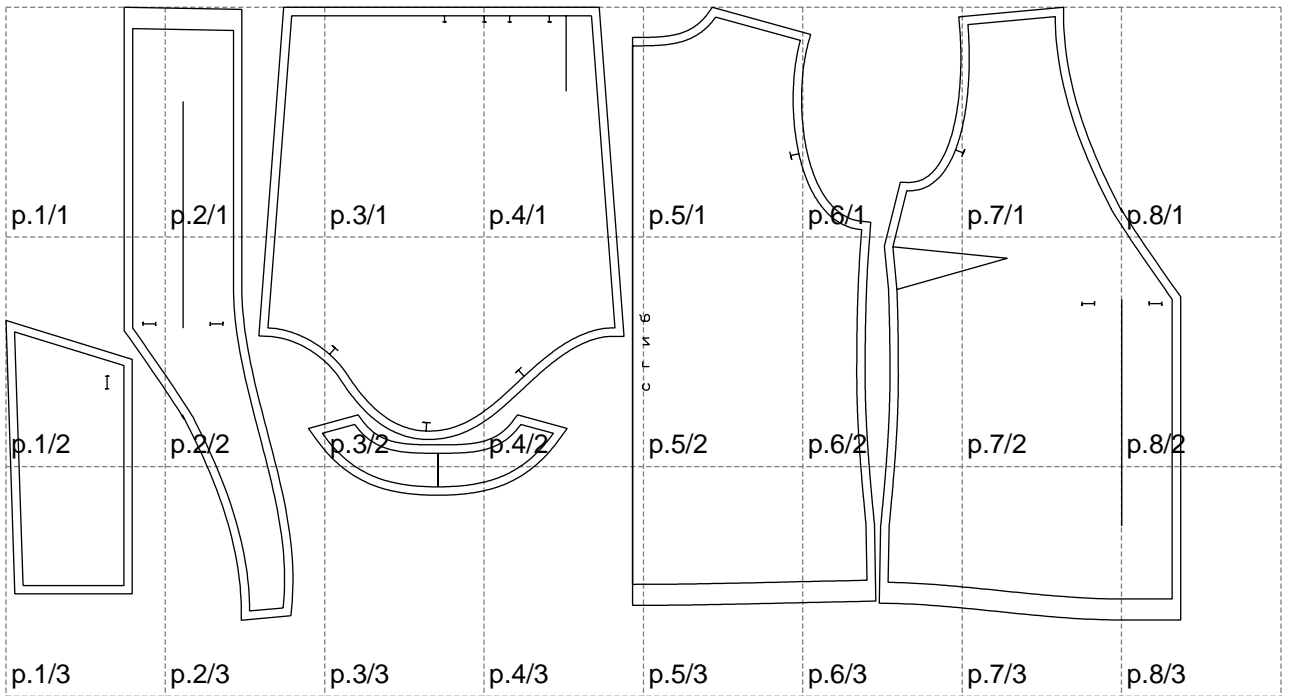

Not for print

Paper size: A4, size:1399.00 x729.68 mm

# Example

size:1499.00 x1556.37 mm

Maneken =1 ver.0

rz\_1=170

rz\_16=96

rz\_17=82

rz\_18=76

rz\_19=104

rz\_20=101.8

---

. . . . .  
. . . . .  
. . . . .