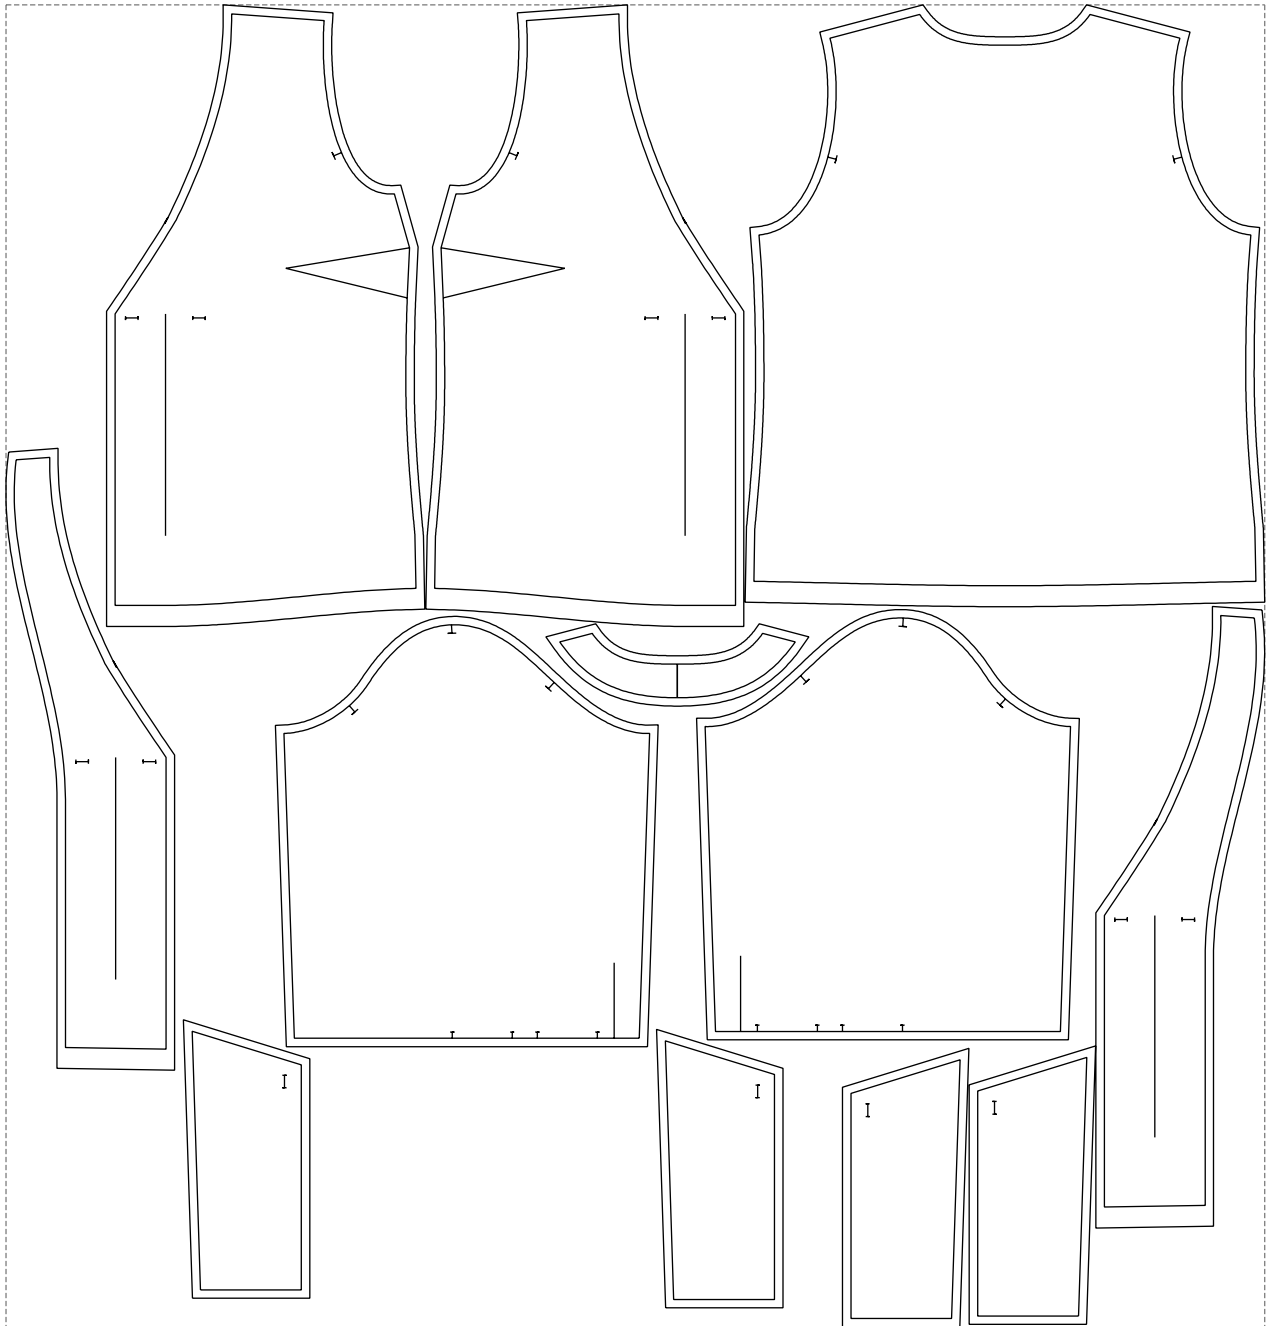

Not for print

Paper size: A4, size:1399.00 x784.05 mm

# Example

size:1499.00 x1574.72 mm

Maneken =1 ver.0

rz\_1=170

rz\_16=104

rz\_17=88.9

rz\_18=84.4

rz\_19=112