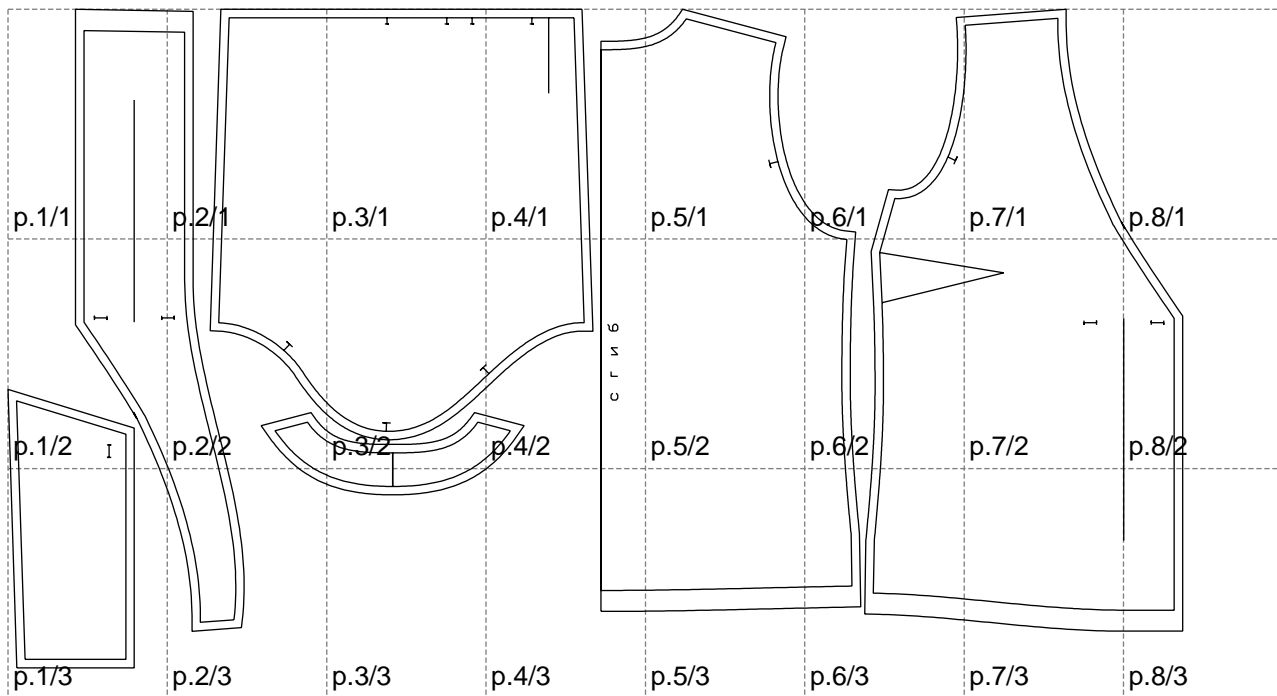

Not for print

Paper size: A4, size:1399.00 x784.05 mm

# Example

size:1499.00 x1574.72 mm

Maneken =1 ver.0

rz\_1=170

rz\_16=104

rz\_17=88.9

rz\_18=84.4

rz\_19=112

rz\_20=109.3

---

. . . . .  
. . . . .  
. . . . .