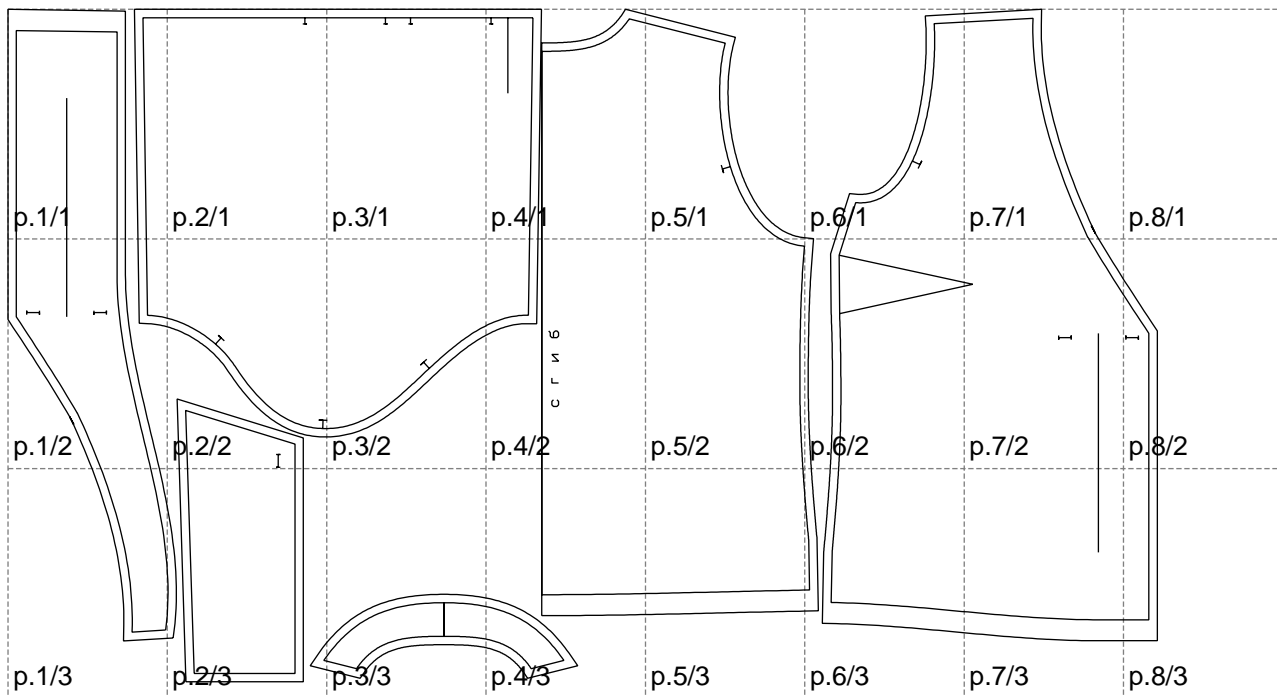

Not for print

Paper size: A4, size:1368.79 x800.69 mm

# Example

size:1488.94 x1578.17 mm

Maneken =1 ver.0

rz\_1=170

rz\_16=112

rz\_17=96.2

rz\_18=94

rz\_19=120

rz\_20=117

---

. . . . .  
. . . . .  
. . . . .