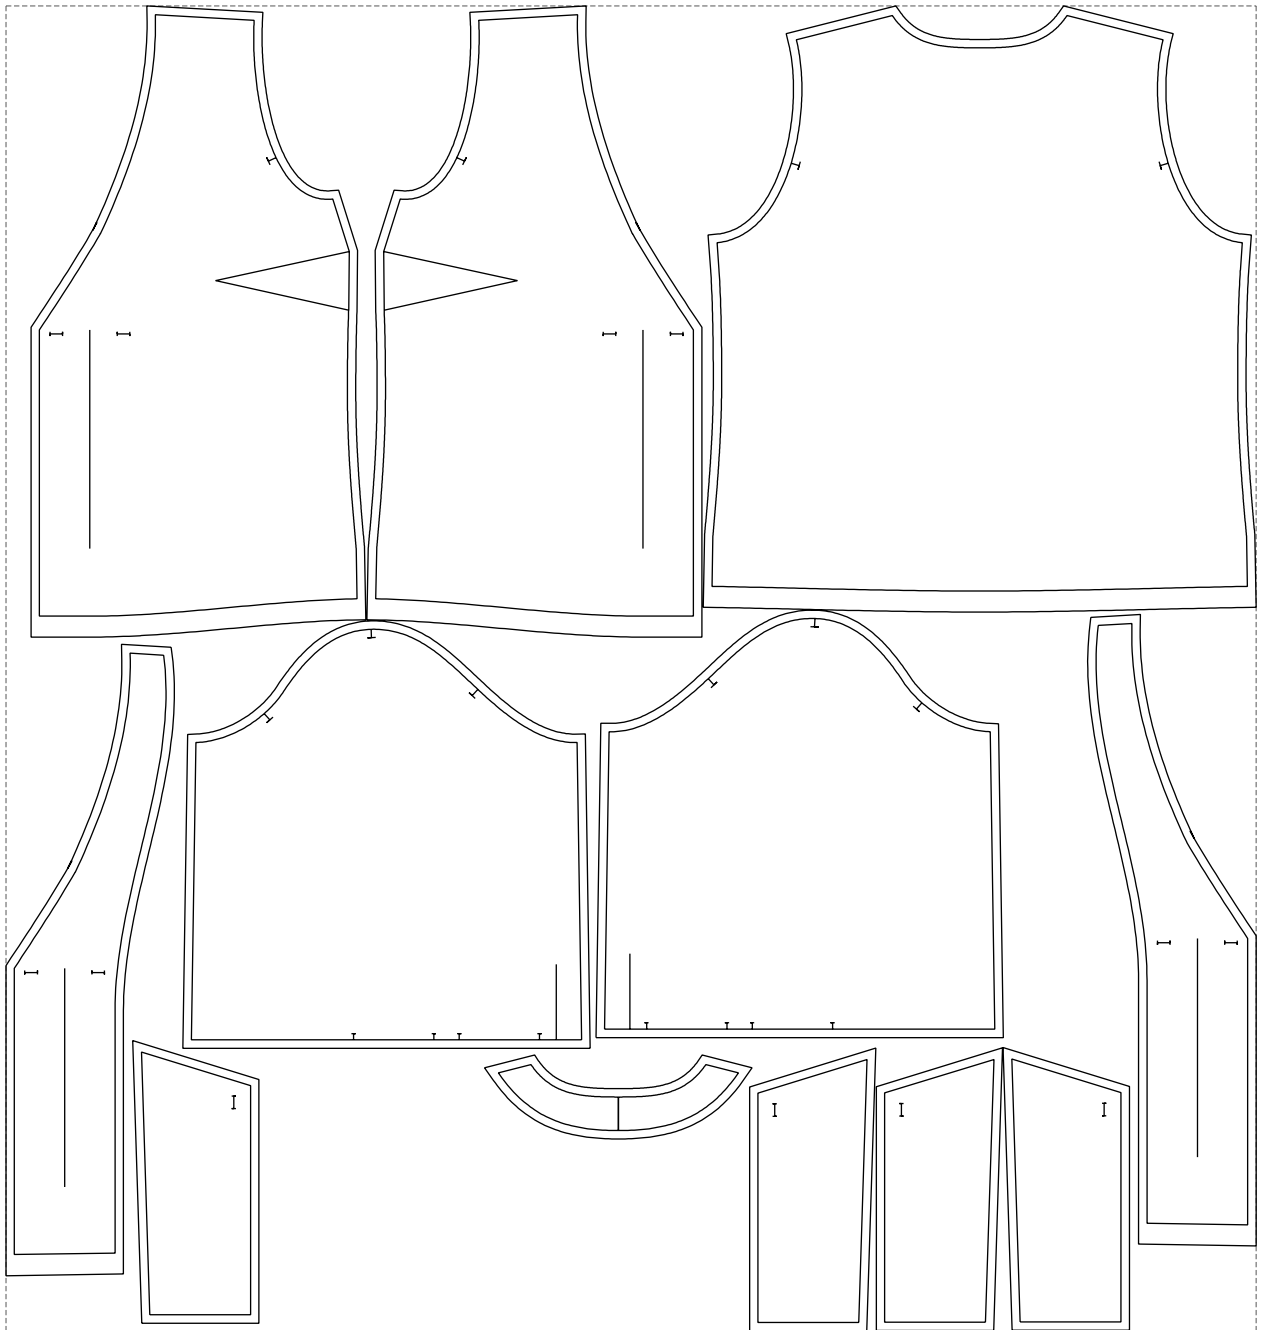

Not for print

Paper size: A4, size:1368.79 x800.69 mm

# Example

size:1488.94 x1578.17 mm

Maneken =1 ver.0

rz\_1=170

rz\_16=112

rz\_17=96.2

rz\_18=94

rz\_19=120