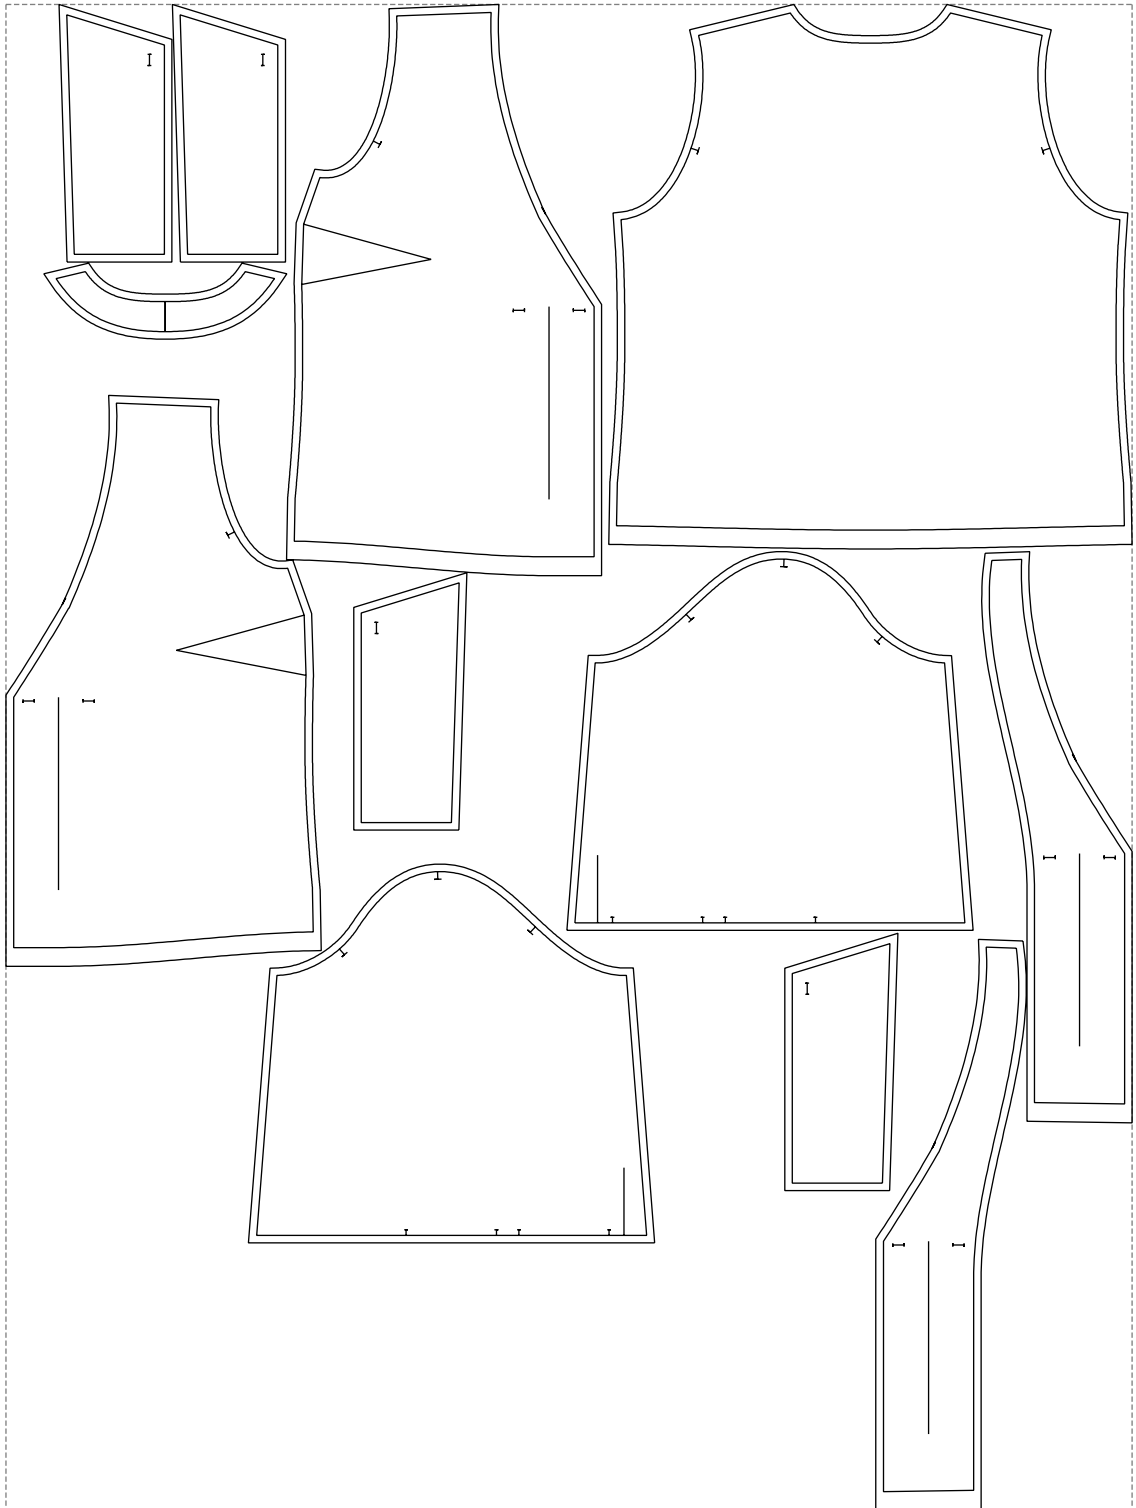

Not for print

Paper size: A4, size:1399.00 x912.53 mm

# Example

size:1499.00 x2005.01 mm

Maneken =1 ver.0

rz\_1=170

rz\_16=120

rz\_17=104

rz\_18=103.6

rz\_19=128

rz\_20=125.1

---

. . . . .  
. . . . .  
. . . . .