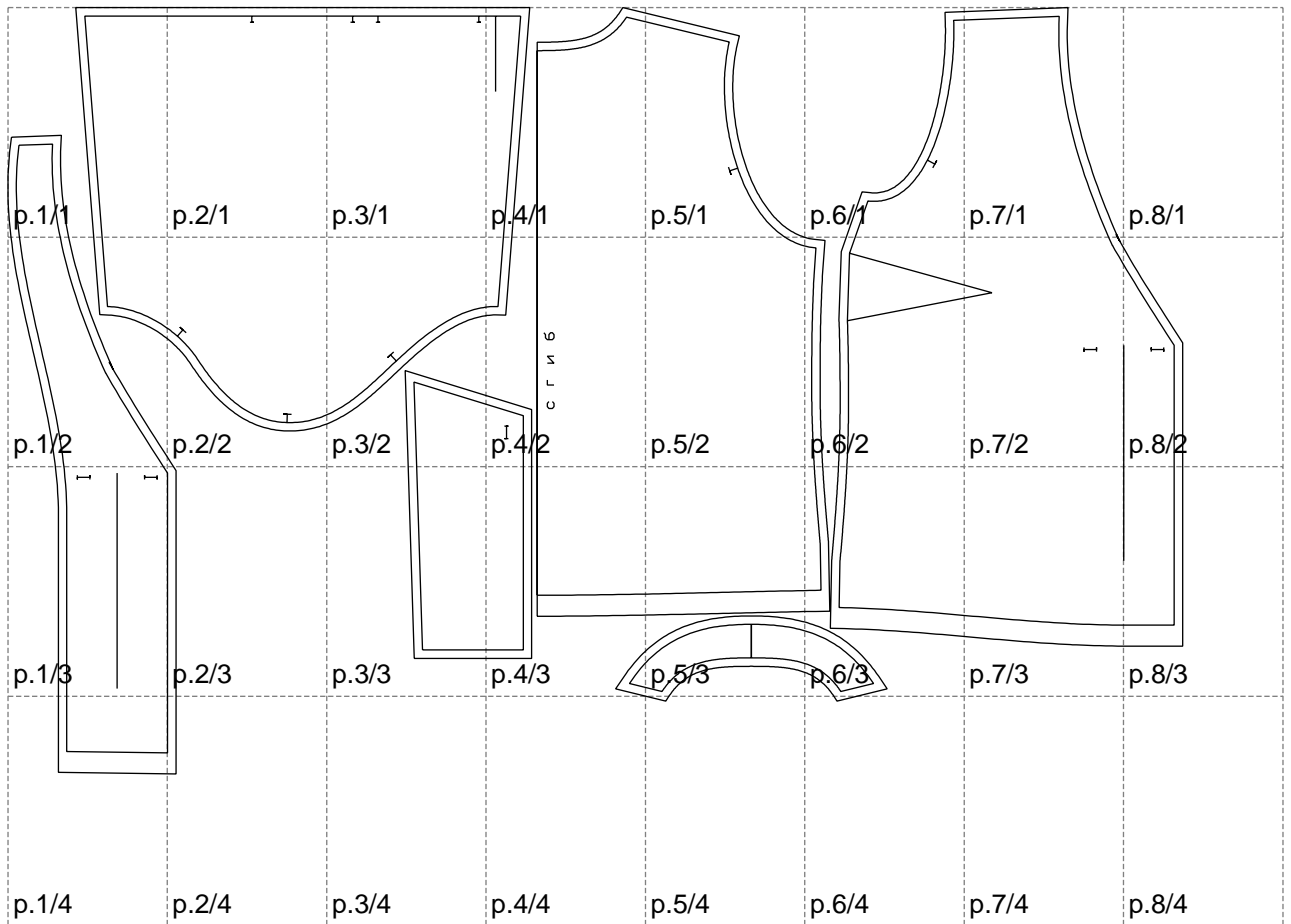

Not for print

Paper size: A4, size:1399.00 x912.53 mm

# Example

size:1499.00 x2005.01 mm

Maneken =1 ver.0

rz\_1=170

rz\_16=120

rz\_17=104

rz\_18=103.6

rz\_19=128

rz\_20=125.1

---

. . . . .  
. . . . .  
. . . . .