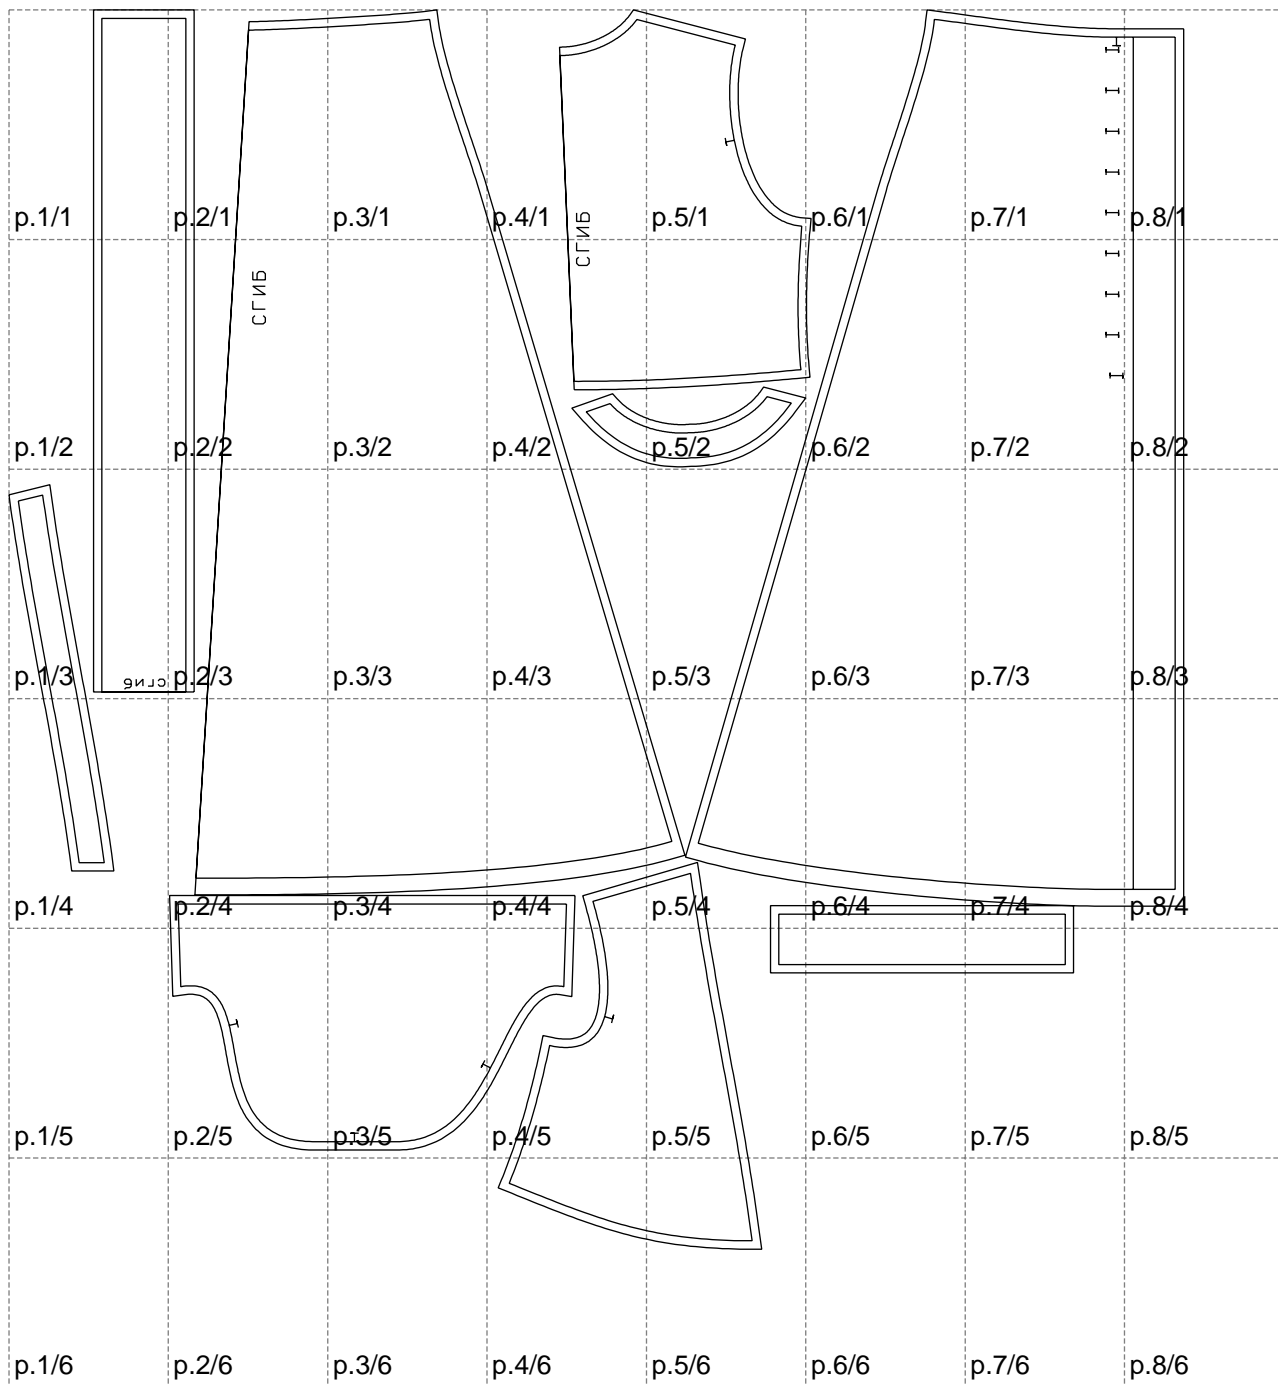

Not for print

Paper size: A4, size:1399.00 x1475.70 mm

# Example

size:1488.90 x2880.03 mm

Maneken =1 ver.0

rz\_1=170

rz\_16=100

rz\_17=85.4

rz\_18=80.2

rz\_19=108

rz\_20=105.4

---

. . . . .  
. . . . .  
. . . . .