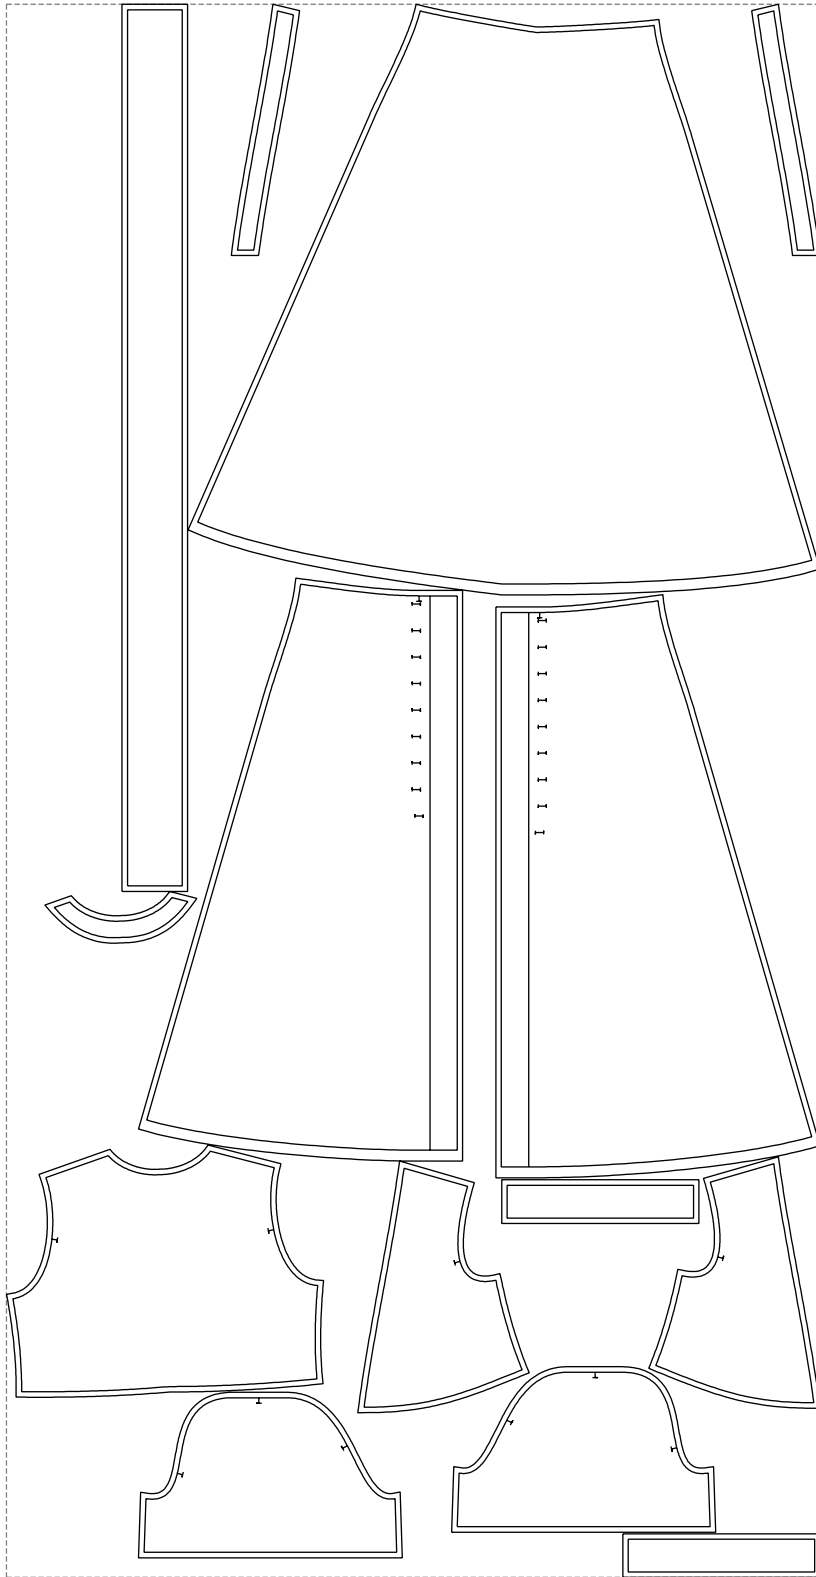

Not for print

Paper size: A4, size:1399.00 x1475.70 mm

# Example

size:1488.90 x2880.03 mm

Maneken =1 ver.0

rz\_1=170

rz\_16=100

rz\_17=85.4

rz\_18=80.2

rz\_19=108

rz\_20=105.4

---

. . . . .  
. . . . .  
. . . . .