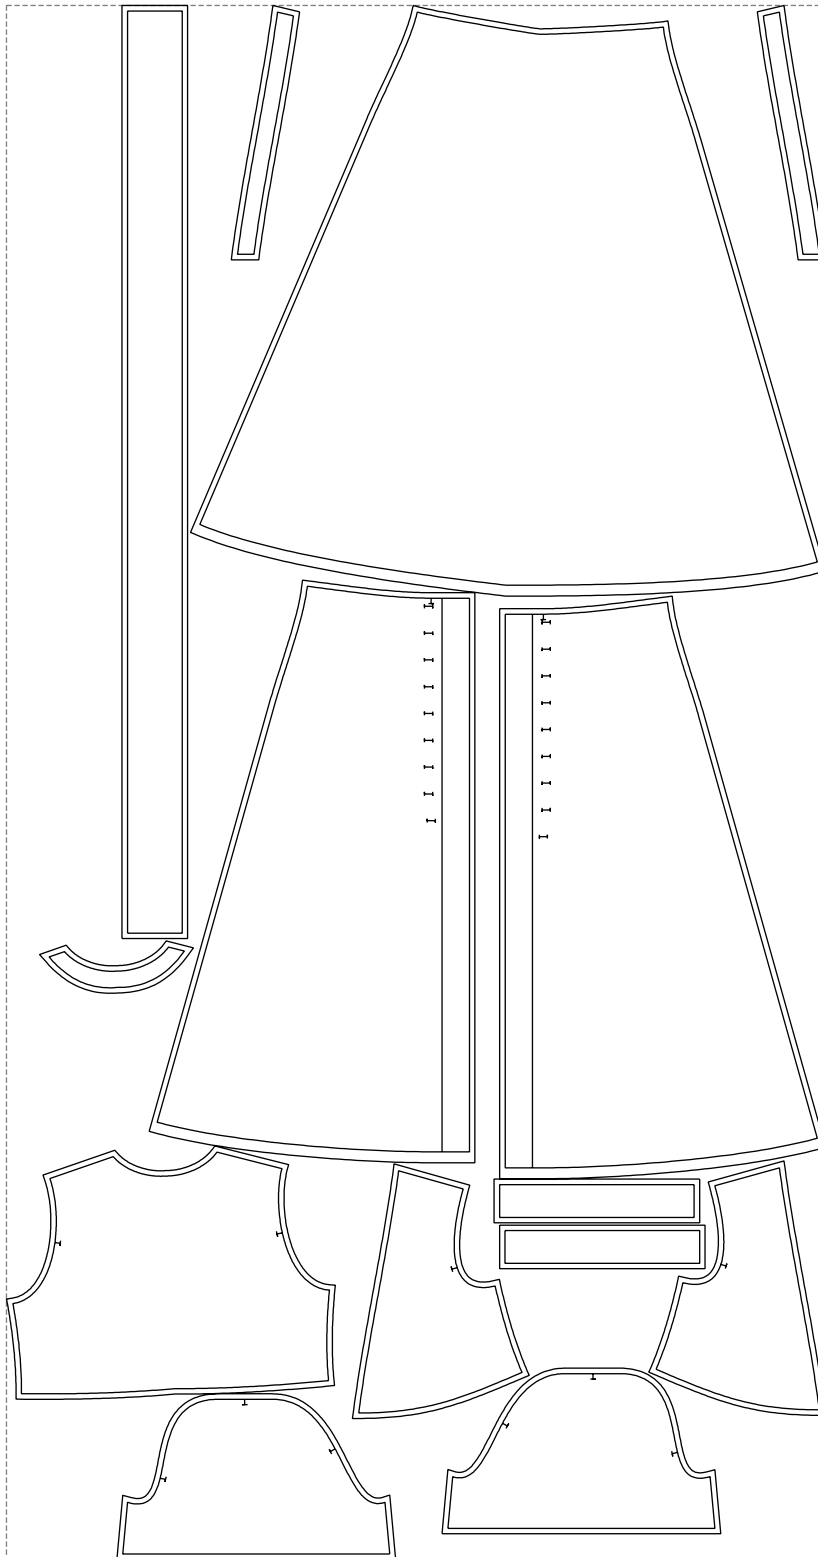

Not for print

Paper size: A4, size:1399.00 x1480.30 mm

# Example

size:1499.00 x2844.74 mm

Maneken =1 ver.0

rz\_1=170

rz\_16=104

rz\_17=88.9

rz\_18=84.4

rz\_19=112