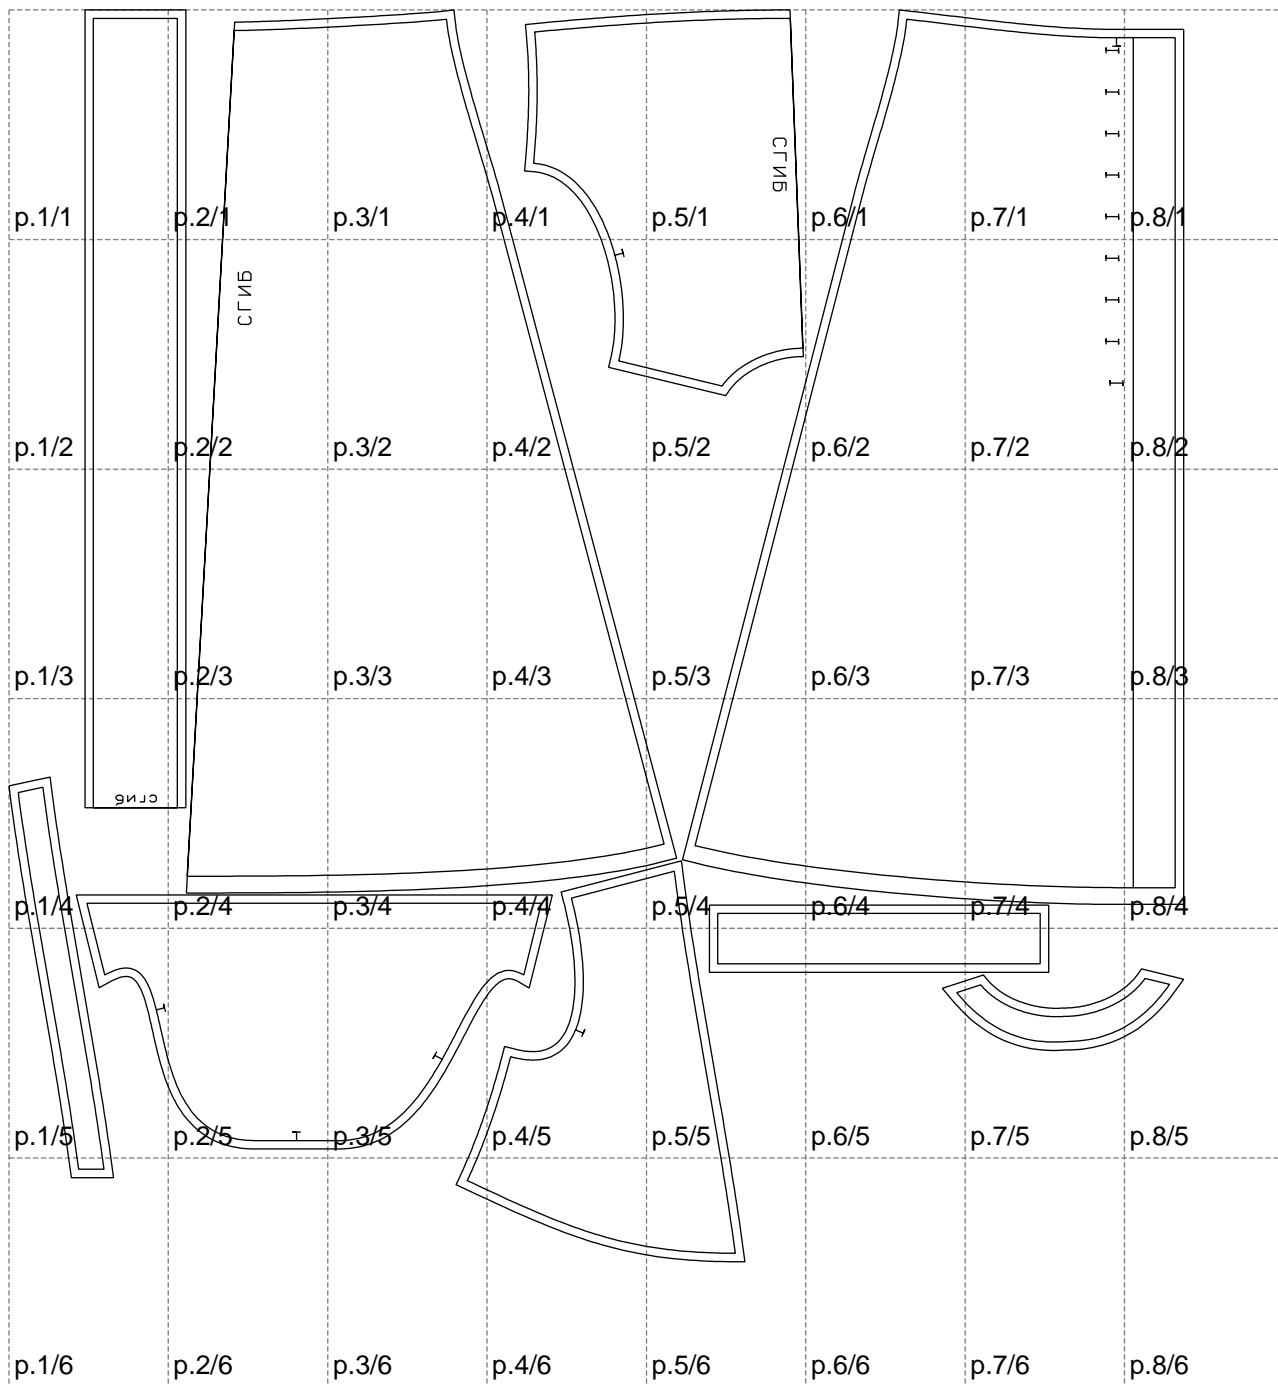

Not for print

Paper size: A4, size:1399.00 x1490.60 mm

# Example

size:1499.00 x2871.99 mm

Maneken =1 ver.0

rz\_1=170

rz\_16=112

rz\_17=96.2

rz\_18=94

rz\_19=120

rz\_20=117

---

. . . . .  
. . . . .  
. . . . .