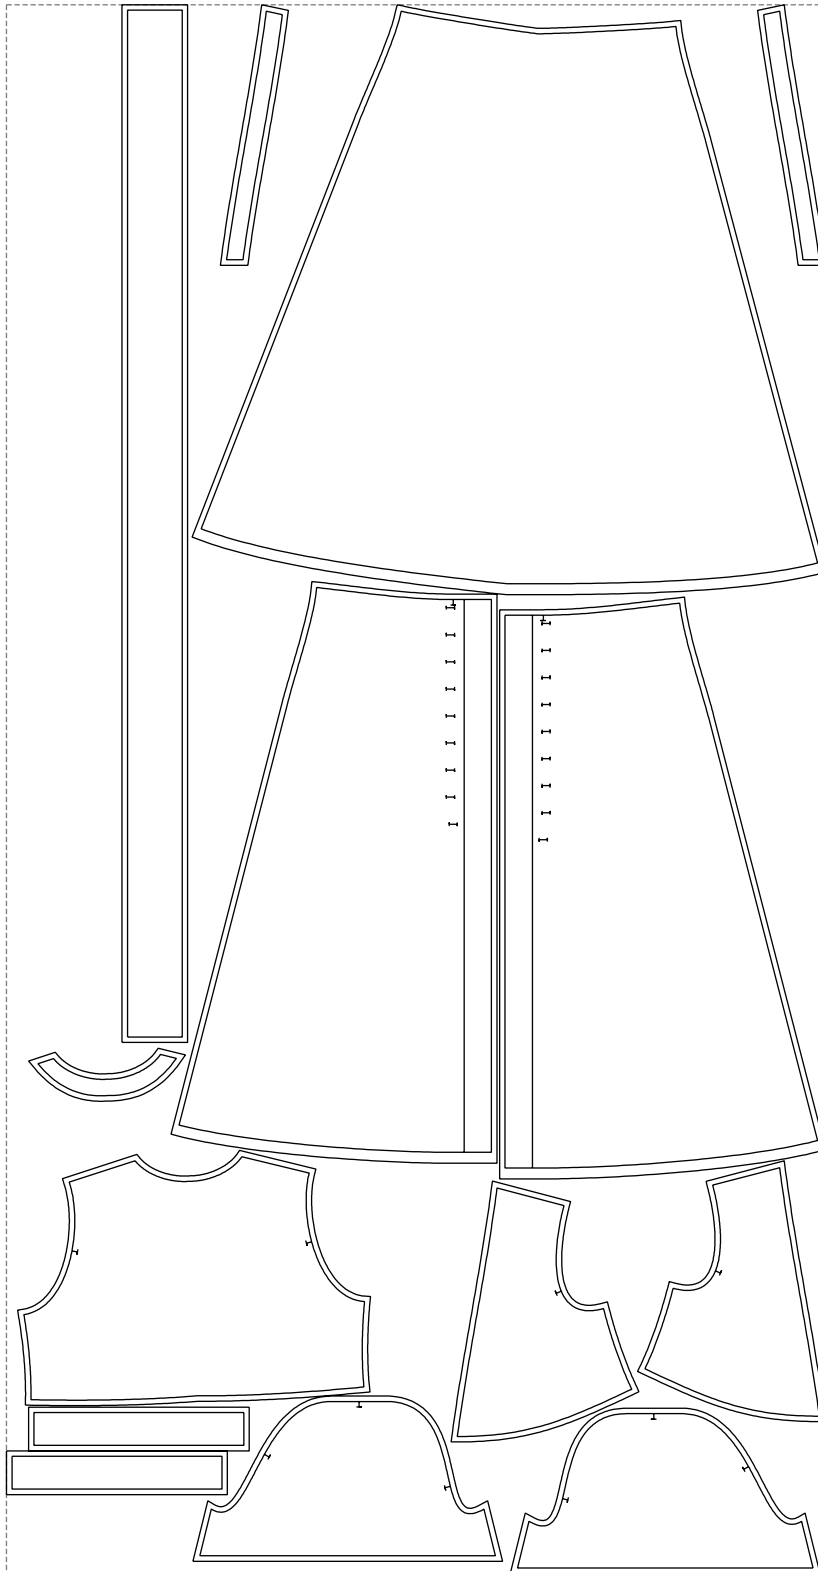

Not for print

Paper size: A4, size:1399.00 x1490.60 mm

# Example

size:1499.00 x2871.99 mm

Maneken =1 ver.0

rz\_1=170

rz\_16=112

rz\_17=96.2

rz\_18=94

rz\_19=120