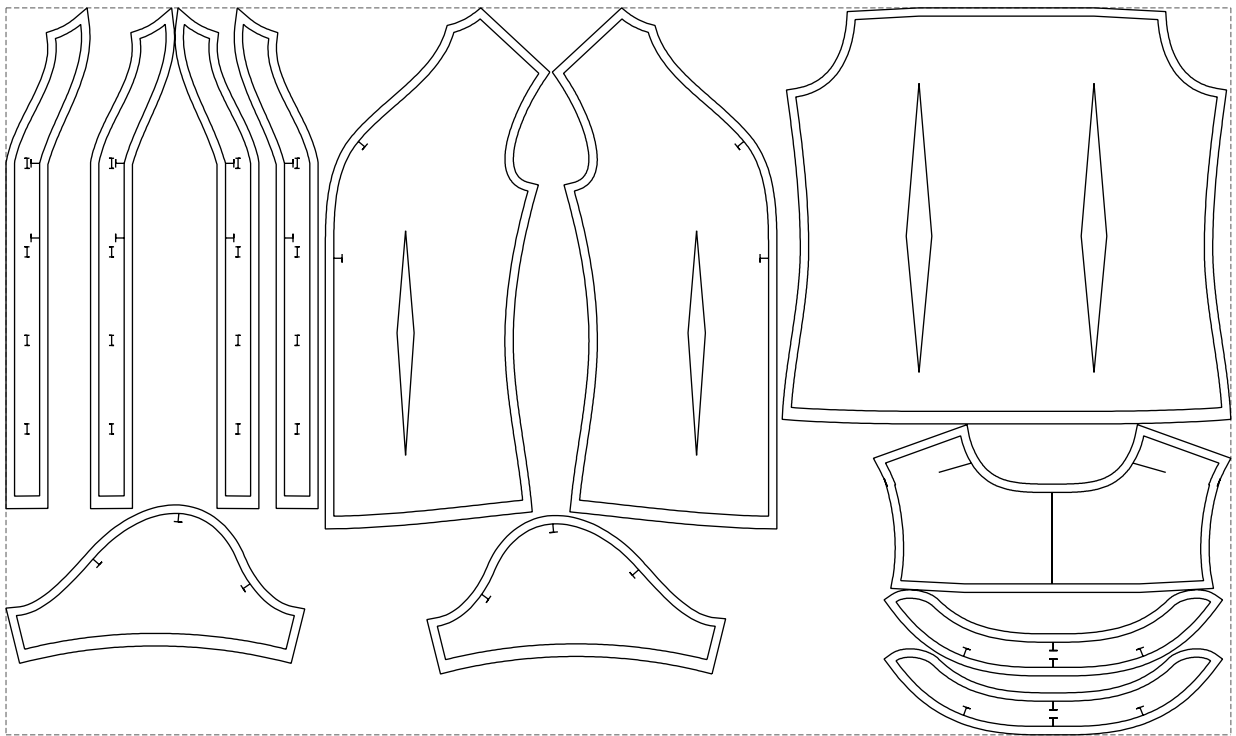

# Example

size:1458.89 x865.93 mm

Maneken =1 ver.0

rz\_1=170

rz\_16=88

rz\_17=75.6

rz\_18=67.6

rz\_19=96