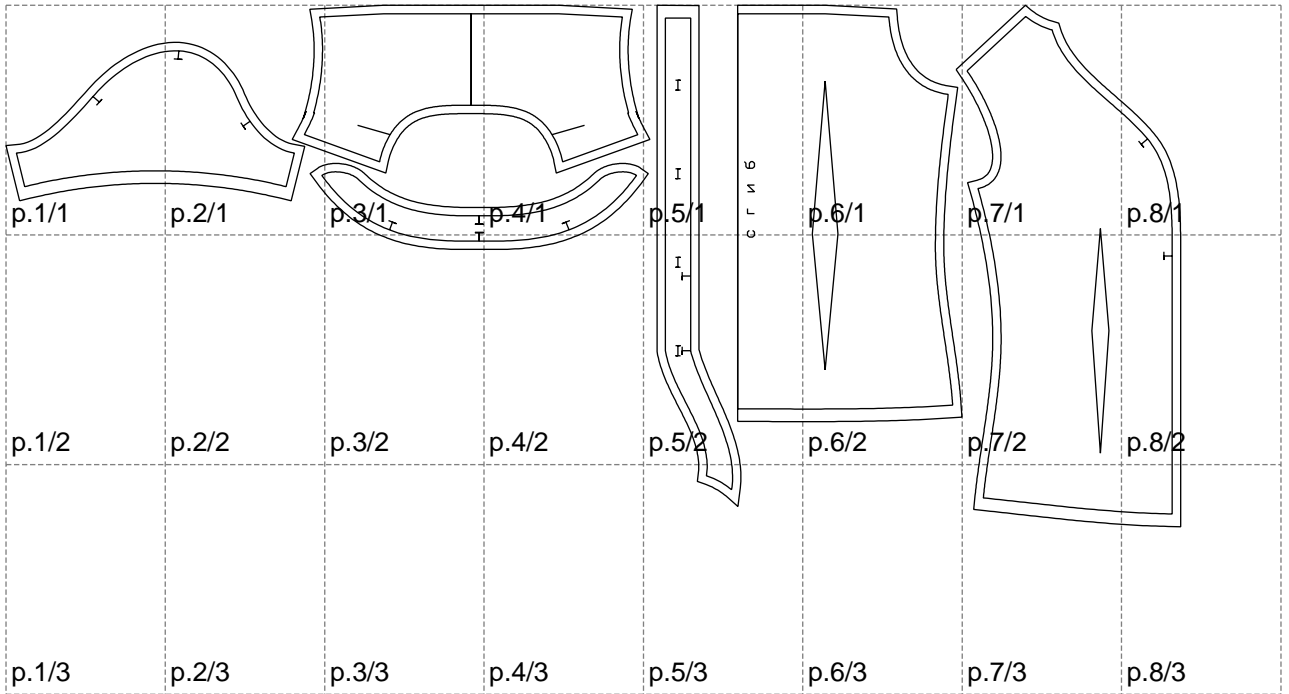

Not for print

Paper size: A4, size:1399.00 x620.78 mm

# Example

size:1458.89 x865.93 mm

Maneken =1 ver.0

rz\_1=170

rz\_16=88

rz\_17=75.6

rz\_18=67.6

rz\_19=96

rz\_20=94.6

---

. . . . .  
. . . . .  
. . . . .