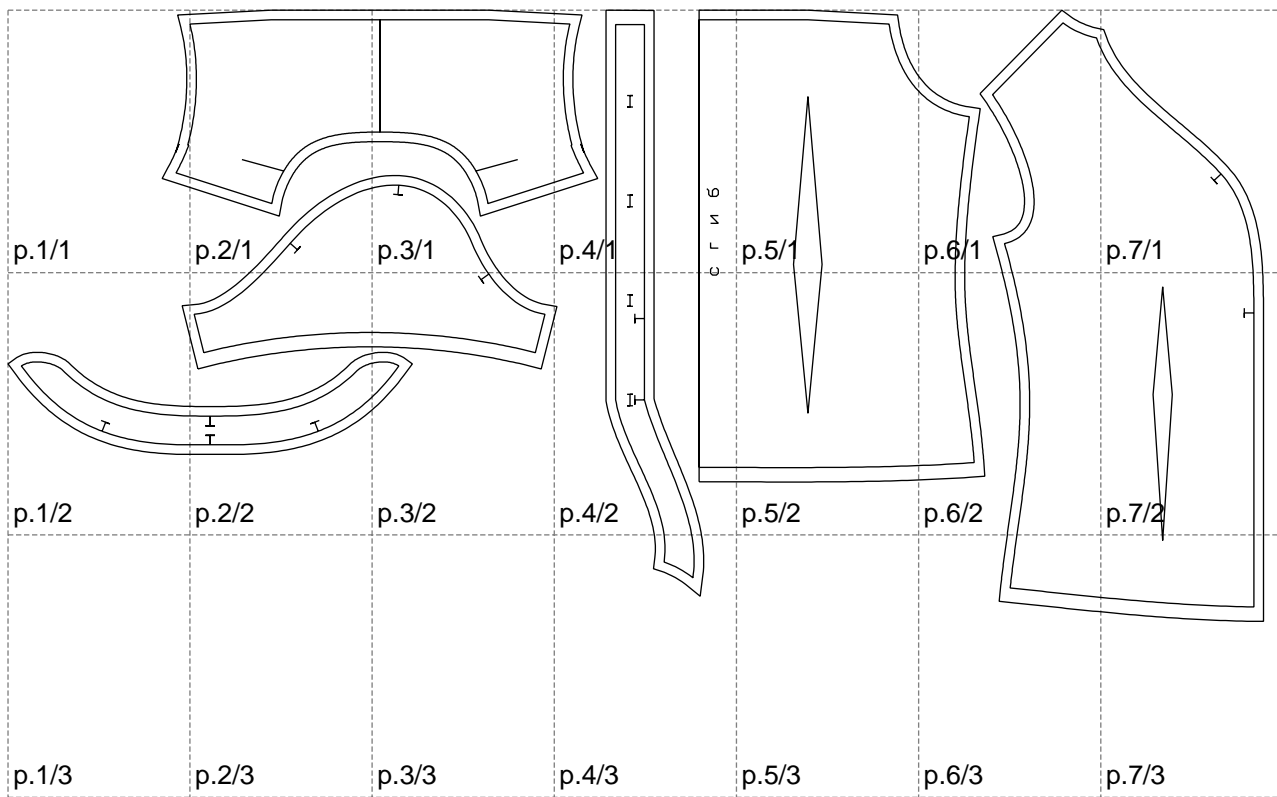

Not for print

Paper size: A4, size:1308.31 x636.87 mm

# Example

size:1488.95 x1059.21 mm

Maneken =1 ver.0

rz\_1=170

rz\_16=100

rz\_17=85.4

rz\_18=80.2

rz\_19=108

rz\_20=105.4

---

. . . . .  
. . . . .  
. . . . .