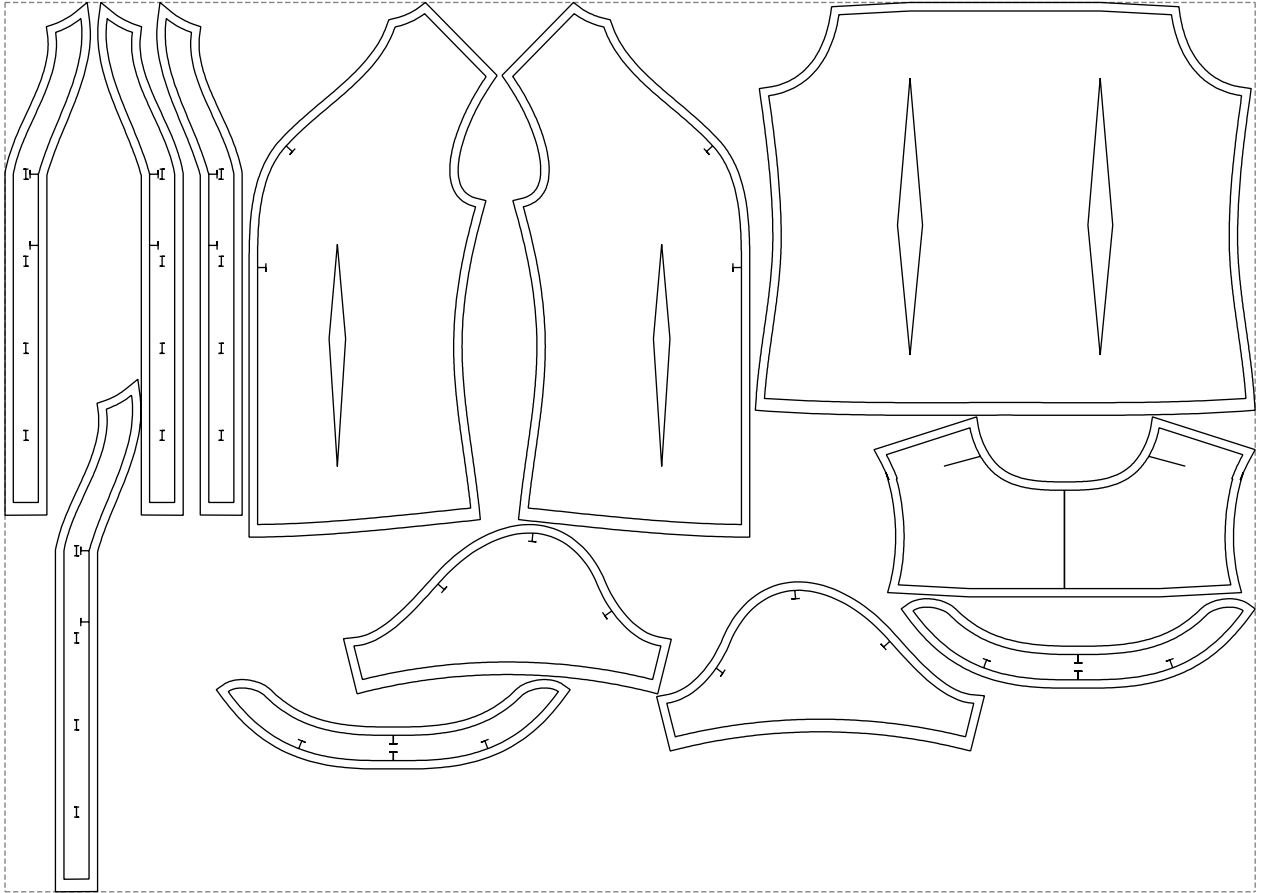

# Example

size:1488.95 x1059.21 mm

Maneken =1 ver.0

rz\_1=170

rz\_16=100

rz\_17=85.4

rz\_18=80.2

rz\_19=108

rz\_20=105.4

---

. . . . .  
. . . . .  
. . . . .