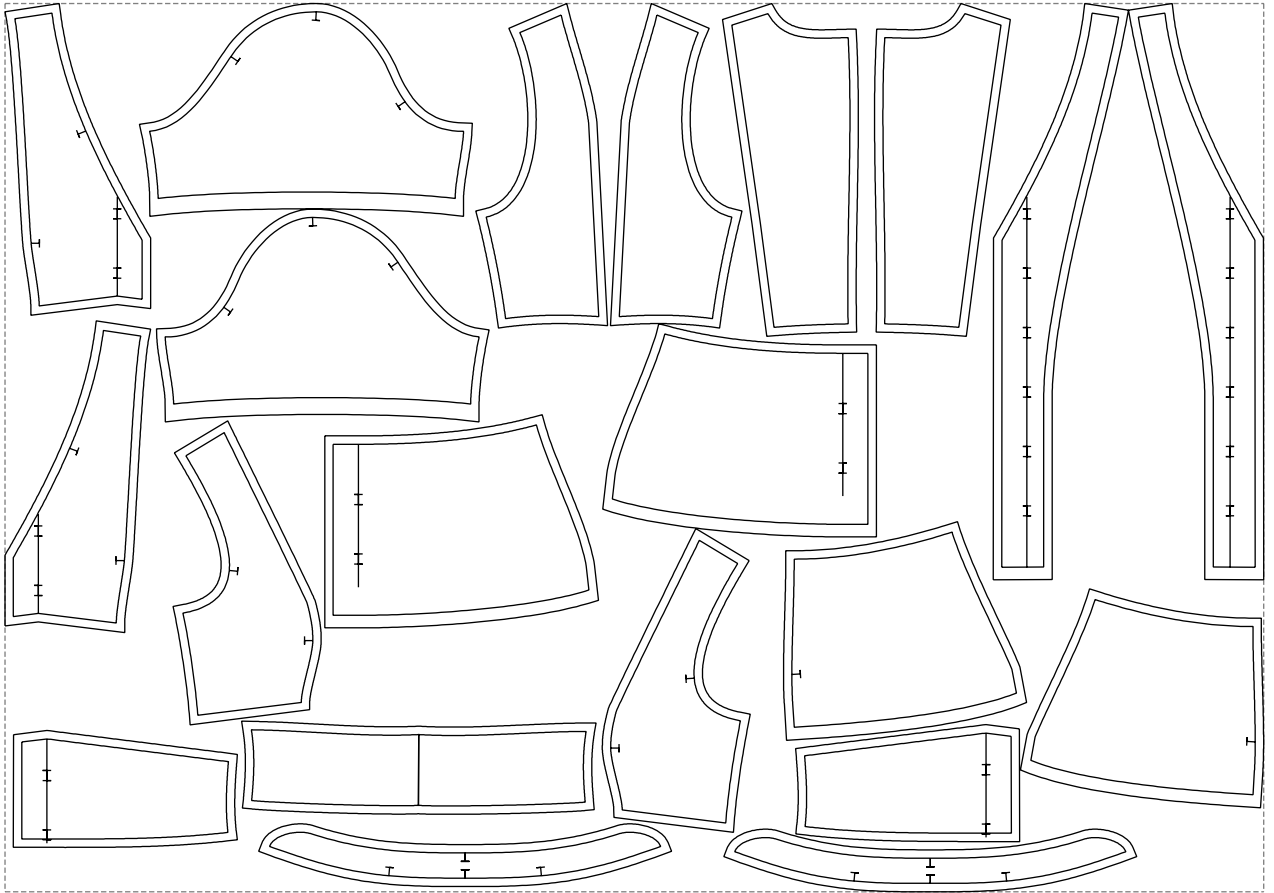

Not for print

Paper size: A4, size:1368.94 x686.50 mm

# Example

size:1499.00 x1058.13 mm

Maneken =1 ver.0

rz\_1=170

rz\_16=92

rz\_17=78.8

rz\_18=71.8

rz\_19=100

rz\_20=98.1

---

. . . . .  
. . . . .  
. . . . .